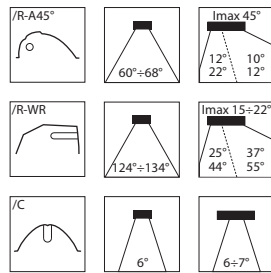

ACCESSORIES

Code	Denomination	Colour	Description
14016820	A0228		Ø3mm galvanised steel wire guard. (18 Joule).
14016994	A0229	94	External steel anti-glare louvre painted aluminium grey.
14017094	A0230	94	External steel cowl painted aluminium grey.
14017120	A0231		Aluminium internal circular baffle (for 5STARS 1/C only).
14017320	A0233		Frosted glass optional replacement for standard clear glass.
14042520	A0281		Frosted glass supplement to be ordered together with the fitting for factory fitted option.
14017220	A0232		Prismatic glass with stainless steel retaining springs suitable for 5STARS 1/C - 1/CA fittings only.
14021420	A0244		Self-extinguishing 850°C glow wire test technopolymer V0-UL94 frame finished RAL 7035 grey.
14020894	A0240	94	Long bracket for ceiling mounting, painted aluminium grey.
14047904	A0303		5STARS 1 bracket in stainless steel to avoid rust spots on the installation surface.
14048004	A0304		5STARS 1 stainless steel mounting bracket.
14029094	A0259/1	94	Supplement for 5Stars 1 stainless steel mounting bracket to be ordered together with the fitting for factory fitted option.
14047194	A0259/2	94	Die cast aluminium sliding pole clamp painted aluminium grey suitable for single 5Stars fitting on Ø60-76mm poles.
14028894	A0258/1	94	5STARS1 single pole top bracket for Ø60-76mm poles.
14028994	A0258/2	94	5STARS1 twin (diametrically opposite) pole top bracket for Ø60-76mm poles.
14020994	A0241	94	600mm wall mounting extension arm in steel painted aluminium grey.
14021194	A0243/1	94	Single 5STARS1 aluminium pole top fitting and steel outreach arm for Ø60-76mm poles. Aluminium pole top and steel outreach arm, painted aluminium grey.
14063894	A0243/2-90°	94	Twin 5STARS1 aluminium pole top fitting and steel outreach arm for Ø60-76mm poles, installed at 90°. Painted aluminium grey.
14021294	A0243/2-180°	94	Twin 5STARS1 aluminium pole top fitting and steel outreach arm for Ø60-76mm poles, installed at 180°. Painted aluminium grey.
14063994	A0243/3-90°	94	Three 5STARS1 aluminium pole top fitting and steel outreach arm for Ø60-76mm poles, installed at 90°. Painted aluminium grey.
14050194	A0324/3-120°	94	Three 5STARS1 aluminium pole top fitting and steel outreach arm for Ø60-76mm poles, installed at 120°. Painted aluminium grey.
14021394	A0243/4	94	Four 5STARS1 aluminium pole top fitting and steel outreach arm for Ø60-76mm poles, installed at 90°. Painted aluminium grey.