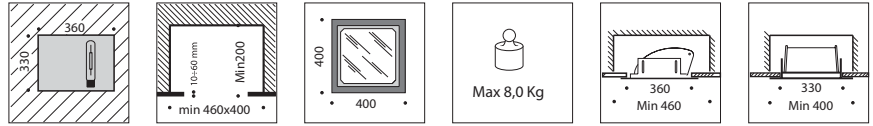

Recessed version

5STARS1 fittings up to 150W HID max. are available (excluding 100W/150W E27 and C-A-45 150W), on request, as **Recessed** versions. Suitable for use in false ceiling applications; petrol station canopies, indoor sports halls etc.

- Steel recessing frame painted aluminium grey.
- Galvanised sheet steel fixing and suspension angles
- Stainless steel external screws.