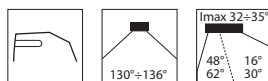

5Stars 2/WR Roadway reflector

Lampholder	W	Ilcos	*K	Optic	Colour	Class	Wiring	EEL =	Cosp ≥ 0,9	Code	Notes	
E40	250W	MT*		WR	94	I	CR			05071394	! *for lamp HPI-T Plus	
E40	250W	ST-MT		WR	94	I	CR			05071494		
E40	400W	MT*		WR	94	I	CR			05071594	! *for lamp HPI-T Plus	
E40	400W	ST-MT		WR	94	I	CR			05071694		

! HPI-T Plus - Orientation : horizontal ± 20°.

5STARS 2/WR floodlight complete with full cut-off street lighting reflector for a variety of road and street lighting applications. They are also suitable for general area car park lighting, walls, industrial / commercial buildings and façades.