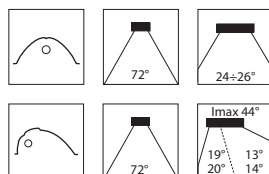

5STARS 2/S - /A45 Symmetrical reflector

Lampholder	W	Ilcos	*K	Optic	Colour	Class	Wiring	EEL =	Cosp ≥ 0,9	Code	Notes	
Fc2	250W	SD	S	94	I	CR				05189694		•
Fc2	250W	MD	S	94	I	CR				05189794		•
Fc2	400W	SD-MD	S	94	I	CR				05189894		•
Fc2	250W	SD	A45	94	I	CR				05189994		•
Fc2	250W	MD	A45	94	I	CR				05190094		•
Fc2	400W	SD-MD	A45	94	I	CR				05190194		•