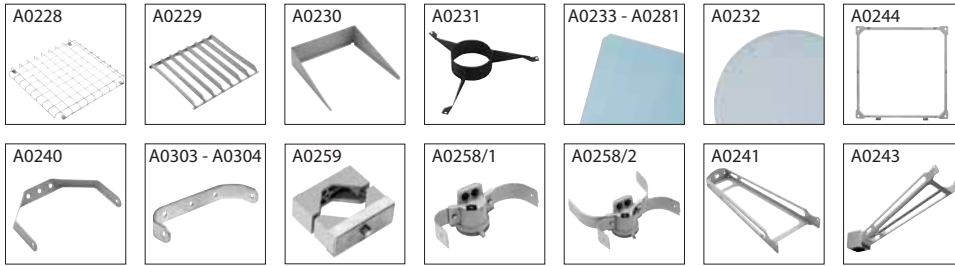

ACCESSORIES

Code	Denomination	Colour	Description
14016820	A0228		Ø3mm galvanised steel wire guard. (18 Joule).
14016994	A0229	94	External steel anti-glare louvre painted aluminium grey.
14017094	A0230	94	External steel cowl painted aluminium grey.
14017120	A0231		Aluminium internal circular baffle (for 5STARS 1/C only).
14017320	A0233		Frosted glass optional replacement for standard clear glass.
14042520	A0281		Frosted glass supplement to be ordered together with the fitting for factory fitted option.
14017220	A0232		Prismatic glass with stainless steel retaining springs suitable for 5STARS 1/C - 1/CA fittings only.
14021420	A0244		Self-extinguishing 850°C glow wire test technopolymer V0-UL94 frame finished RAL 7035 grey.
14020894	A0240	94	Long bracket for ceiling mounting, painted aluminium grey.
14047904	A0303		5STARS 1 bracket in stainless steel to avoid rust spots on the installation surface.
14048004	A0304		5STARS 1 stainless steel mounting bracket.
14029094	A0259/1	94	Supplement for 5Stars 1 stainless steel mounting bracket to be ordered together with the fitting for factory fitted option.
14047194	A0259/2	94	Die cast aluminium sliding pole clamp painted aluminium grey suitable for single 5Stars fitting on Ø60-76mm poles.
14028894	A0258/1	94	5STARS1 single pole top bracket for Ø60-76mm poles.
14028994	A0258/2	94	5STARS1 twin (diametrically opposite) pole top bracket for Ø60-76mm poles.
14020994	A0241	94	600mm wall mounting extension arm in steel painted aluminium grey.
14021194	A0243/1	94	Single 5STARS1 aluminium pole top fitting and steel outreach arm for Ø60-76mm poles. Aluminium pole top and steel outreach arm, painted aluminium grey.
14063894	A0243/2-90°	94	Twin 5STARS1 aluminium pole top fitting and steel outreach arm for Ø60-76mm poles, installed at 90°. Painted aluminium grey.
14021294	A0243/2-180°	94	Twin 5STARS1 aluminium pole top fitting and steel outreach arm for Ø60-76mm poles, installed at 180°. Painted aluminium grey.
14063994	A0243/3-90°	94	Three 5STARS1 aluminium pole top fitting and steel outreach arm for Ø60-76mm poles, installed at 90°. Painted aluminium grey.
14050194	A0324/3-120°	94	Three 5STARS1 aluminium pole top fitting and steel outreach arm for Ø60-76mm poles, installed at 120°. Painted aluminium grey.
14021394	A0243/4	94	Four 5STARS1 aluminium pole top fitting and steel outreach arm for Ø60-76mm poles, installed at 90°. Painted aluminium grey.