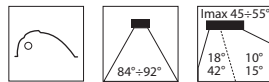

5STARS 2/A45 - /A55 Asymmetrical reflector

Lampholder	W	Ilcos	*K	Optic	Colour	Class	Wiring	EEL =	Cosp ≥ 0,9	Code	Notes	
E40	250W	MT*	A45	94	I	CR				05070094	*for lamp HPI-T Plus	•
E40	250W	ST-MT	A45	94	I	CR				05070194		•
E40	400W	MT*	A45	94	I	CR				05070294	*for lamp HPI-T Plus	•
E40	400W	ST-MT	A45	94	I	CR				05070394		•
E40	250W	MT*	A55	94	I	CR				05070994	*for lamp HPI-T Plus	•
E40	250W	ST-MT	A55	94	I	CR				05071094		•
E40	400W	MT*	A55	94	I	CR				05071194	*for lamp HPI-T Plus	•
E40	400W	ST-MT	A55	94	I	CR				05071294		•