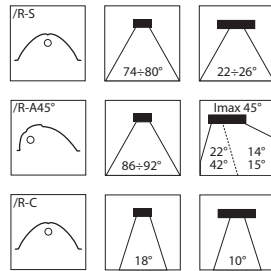

5Stars 2/R-S /R-A45 /R-C

Lampholder	W	Ilcos	*K	Optic	Colour	Class	Wiring	EEL =	Cosφ ≥ 0,9	Code	Notes	←
E40	250W	MT*	S	94	I	CR				• 05075094	*for lamp HPI-T Plus	•
E40	250W	ST-MT	S	94	I	CR				• 05075294		•
E40	400W	ST-MT	S	94	I	CR				• 05075394		•
E40	250W	ST-MT	A45	94	I	CR				• 05075494		•
E40	400W	MT*	A45	94	I	CR				• 05122094	*for lamp HPI-T Plus	•
E40	400W	ST-MT	A45	94	I	CR				• 05075594		•
Fc2	250W	MD	C	94	I	CR				• 05133294		•