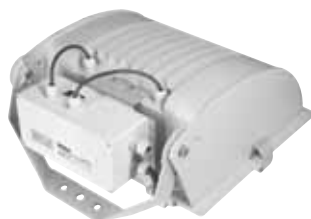

IK 08 5J									
CLASS I		94	IP 66		5STARS 2 HR (HOT RESTRIKE)			MT* 250-400W HPI-T Plus	ST Max400W NAV-T SON-T	MT Max400W HQI-T/D HQI-BT/D	SD 250-400W NAV-TS	MD 400W HQI-TS	MD 250W HQI-TS MH-TD

5Stars 2/C Circular reflector

Lampholder	W	Ilcos	*K	Optic	Colour	Class	Wiring	EEL =	Cosp ≥ 0,9	Code	Notes	
Fc2	250W	MD		C	94	I	CR			05071794		
Fc2	250W	SD		C	94	I	CR			05071894		
Fc2	400W	SD-MD		C	94	I	CR			05071994		

5Stars 2/WR Roadway reflector

Lampholder	W	Ilcos	*K	Optic	Colour	Class	Wiring	EEL =	Cosp ≥ 0,9	Code	Notes	
E40	250W	MT*		WR	94	I	CR			05071394	! *for lamp HPI-T Plus	
E40	250W	ST-MT		WR	94	I	CR			05071494		
E40	400W	MT*		WR	94	I	CR			05071594	! *for lamp HPI-T Plus	
E40	400W	ST-MT		WR	94	I	CR			05071694		

! HPI-T Plus - Orientation : horizontal ± 20°.

5STARS 2/WR floodlight complete with full cut-off street lighting reflector for a variety of road and street lighting applications. They are also suitable for general area car park lighting, walls, industrial / commercial buildings and façades.

5Stars 2/HR Hot Restrike

Lampholder	W	Ilcos	*K	Optic	Colour	Class	Wiring	EEL =	Cosp ≥ 0,9	Code	Notes	
Fc2	400W	SD-MD		S	94	I	CR			05154394		
Fc2	400W	SD-MD		A45	94	I	CR			05154494		

5STARS 2 HR (Hot Restrike) fittings complete with electronic device supplying high voltage impulse (35kV) for instant hot re-strike. Wiring as standard 5STAR 2 fitting. Total weight for (HR) version - 17.5kg.