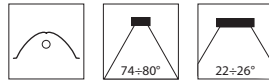

5STARS 2/S Symmetrical reflector

Lampholder	W	Ilcos	*K	Optic	Colour	Class	Wiring	EEL =	Cosp ≥ 0,9	Code	Notes	
E40	250W	MT*	S	94	I	CR				05069694	*for lamp HPI-T Plus	•
E40	250W	ST-MT	S	94	I	CR				05069794		•
E40	400W	MT*	S	94	I	CR				05069894	*for lamp HPI-T Plus	•
E40	400W	ST-MT	S	94	I	CR				05069994		•