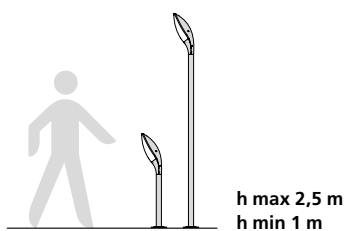

ALTHEA

design Giuseppe Raimondi

Outdoor luminaire, for wall or post mounted installation, with housing in aluminium and diffuser in pressed frosted glass.

The aluminium wall mount bracket facilitates installation, both for the normal models and for the 90° corner models. The aluminium post comes in three different heights.

The soft, flowing design that mimics natural shapes, and the large sized diffuser make ALTHEA perfect for landscape lighting in gardens in public and residential areas, where an attractive display is important.

ALTHEA

	E27	max 1x150 W IAA
	E27	max 1x27 W PHILIPS PL-E max 1x23 W Dulux EL Longlife
	G24q-2	2x18 W FSQ
	G24q-3	1x26 W FSQ

- Outdoor luminaire comprising:
- Anticorrosion aluminium housing and trim
 - Satin glass diffuser
 - Silicon gasket
 - Stainless steel screws
 - Painted extruded aluminium posts 60 and 120 cm height. To fit directly to concrete or by means of a ground plate
 - 200 cm painted extruded aluminium post supplied either complete with welded flange or without flange, the latter version to fit directly to concrete slab
 - Painted aluminium wall bracket
 - Fitting is complete when installed on posts or on brackets