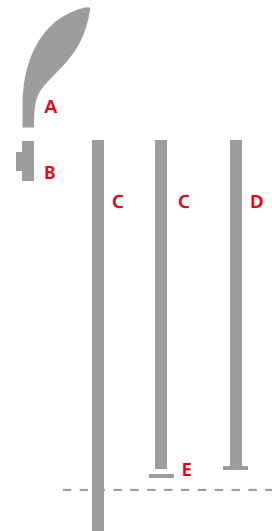

ALTHEA

design Giuseppe Raimondi

Outdoor luminaire, for wall or post mounted installation, with housing in aluminium and diffuser in pressed frosted glass.

The aluminium wall mount bracket facilitates installation, both for the normal models and for the 90° corner models. The aluminium post comes in three different heights.

ALTHEA

	E27	max 1x150 W IAA
	E27	max 1x27 W PHILIPS PL-E max 1x23 W Dulux EL Longlife
	G24q-2	2x18 W FSQ
	G24q-3	1x26 W FSQ

- Outdoor luminaire comprising:
- Anticorrosion aluminium housing and trim
 - Satin glass diffuser
 - Silicon gasket
 - Stainless steel screws
 - Painted extruded aluminium posts 60 and 120 cm height. To fit directly to concrete or by means of a ground plate
 - 200 cm painted extruded aluminium post supplied either complete with welded flange or without flange, the latter version to fit directly to concrete slab
 - Painted aluminium wall bracket
 - Fitting is complete when installed on posts or on brackets

COMPLETE UNIT

- 1A+1B = please order 2 codes
- 1A+1C = please order 2 codes
- 1A+1D = please order 2 codes
- 1A+1C+1E = please order 3 codes

COMPONENTS	
A	luminaire
B	bracket
C	post
D	post c/w welded flange
E	mounting plate

If information about Kelvin degrees is provided, this means that the lamp is included.

GR2

AN2

description	colour	code
Bracket	GR2	000845
Bracket	AN2	000846
Post 60	AN2	000828
Post 60	GR2	000827
Post 120	GR2	000830
Post 120	AN2	000831
Post 200 c/w welded flange	AN2	000869
Post 200 c/w welded flange	GR2	000868
Moumting plate	AN2	000837
Moumting plate	GR2	000836