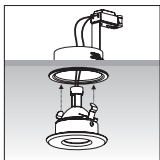

## Aqualuce

IP54 Low Voltage Recessed downlight

- Features**
- Ceiling Trim body made of die cast aluminum with silicone weather seal and toughened frosted glass cover.
  - Independent housing made of stainless steel with black powder paint finish.
  - Installation springs for ceiling thickness up to max.20mm.
  - The ring and independent housing allows easy maintenance and lamp replacement.
  - SELV (Safety Extra Low Voltage) transformer in pre-wired remote unit has to be ordered separately.
  - Designed and manufactured to comply with European standard EN 60598.

## Aqualuce-PL

5697 13W G24q-1   
5698 18W G24q-2 

Control gear not included. To be ordered separately.  
IP43    Safety Glass Included

Bathroom lights must be installed in accordance with IEE regulations, Forma's shower range is IP44 and can be installed in zones 2, 3.

## Bathroom Light Installation Guide

Bathroom lights must be installed in accordance with IEE regulations, Forma's shower range is IP54 and can be installed in zones 1, 2, 3.

The housing can be installed independently, in order to ease installation and maintenance.