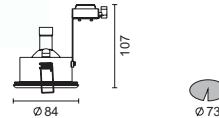

Aqualuce Round

5631

50W 12V GU5.3 MR16
10W 12V GU5.3 MR16 LED
Transformer not included. To be ordered separately.
IP54 Safety Glass Included