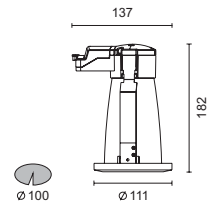

Aqualuce

Aqualuce

IP54 Low Voltage Recessed downlight

1. **Features**
2. → Ceiling Trim body made of die cast aluminum with silicone weather seal and toughened frosted glass cover.
   - → Independent housing made of stainless steel with black powder paint finish.
   - → Installation springs for ceiling thickness up to max.20mm.
   - → The ring and independent housing allows easy maintenance and lamp replacement.
   - → SELV (Safety Extra Low Voltage) transformer in pre-wired remote unit has to be ordered separately.
   - → Designed and manufactured to comply with European standard EN 60598.

1. **Applications**
2. → Ideal solutions for areas where water splashes and condensation occur.
   - → Application areas: bathrooms, saunas, under canopy areas, residential, commercial areas.

Aqualuce Round

5631

50W 12V GU5.3 MR16
10W 12V GU5.3 MR16 LED
Transformer not included. To be ordered separately.
IP54 Safety Glass Included

Aqualuce Square

5954

50W 12V GU5.3 MR16
10W 12V GU5.3 MR16 LED
Transformer not included. To be ordered separately.
IP54 Safety Glass Included

Aqualuce-PL

Aqualuce-PL

5697 13W G24q-1
5698 18W G24q-2

Control gear not included. To be ordered separately.
IP43 Safety Glass Included

Bathroom lights must be installed in accordance with IEE regulations, Forma's shower range is IP44 and can be installed in zones 2, 3.

Bathroom Light Installation Guide

Bathroom lights must be installed in accordance with IEE regulations, Forma's shower range is IP54 and can be installed in zones 1, 2, 3.

The housing can be installed independently, in order to ease installation and maintenance.

Silicone weather seal to protect from water splashes.

Easy to relamp.

3mm toughened cover glass.

* For the bathroom light installation guide, please see catalogue P.77

formalighting

formalighting