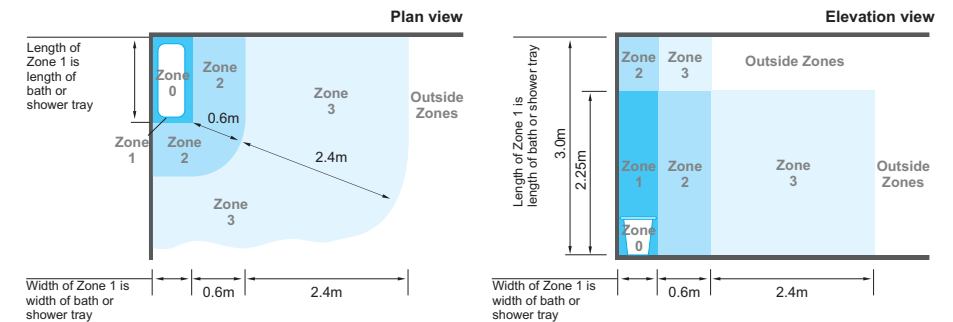

## Bathroom Light Installation Guide

Bathroom lights must be installed in accordance with IEE regulations, Forma's shower range is IP54 and can be installed in zones 1, 2, 3.

The housing can be installed independently, in order to ease installation and maintenance.

Silicone weather seal to protect from water splashes.

Easy to relamp.

3mm toughened cover glass.

\* For the bathroom light installation guide, please see catalogue P.77

formalighting

formalighting