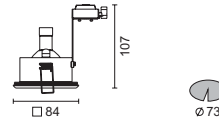

Aqualuce Square

5954

50W 12V GU5.3 MR16
10W 12V GU5.3 MR16 LED
Transformer not included. To be ordered separately.
IP54 Safety Glass Included