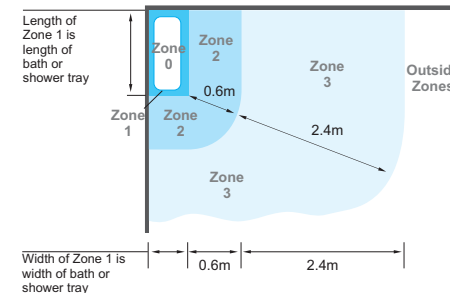

Silicone weather seal to protect from water splashes.

Easy to relamp.

3mm toughened cover glass.

\* For the bathroom light installation guide, please see catalogue P.77

formalighting

Plan view

Elevation view