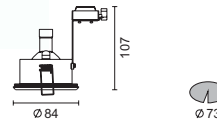

Aqualuce

Aqualuce

IP54 Low Voltage Recessed downlight

1. **Features**
2. → Ceiling Trim body made of die cast aluminum with silicone weather seal and toughened frosted glass cover.
   - → Independent housing made of stainless steel with black powder paint finish.
   - → Installation springs for ceiling thickness up to max.20mm.
   - → The ring and independent housing allows easy maintenance and lamp replacement.
   - → SELV (Safety Extra Low Voltage) transformer in pre-wired remote unit has to be ordered separately.
   - → Designed and manufactured to comply with European standard EN 60598.

1. **Applications**
2. → Ideal solutions for areas where water splashes and condensation occur.
   - → Application areas: bathrooms, saunas, under canopy areas, residential, commercial areas.

Aqualuce Round

5631

1. 50W 12V GU5.3 MR16
   10W 12V GU5.3 MR16 LED
   Transformer not included. To be ordered separately.
   IP54 Safety Glass Included

Aqualuce Square

5954

1. 50W 12V GU5.3 MR16
   10W 12V GU5.3 MR16 LED
   Transformer not included. To be ordered separately.
   IP54 Safety Glass Included

Aqualuce-PL

Easy to relamp

Aqualuce-PL

1. 5697 13W G24q-1
   5698 18W G24q-2

Control gear not included. To be ordered separately.
IP43 Safety Glass Included

Bathroom lights must be installed in accordance with IEE regulations, Forma's shower range is IP44 and can be installed in zones 2, 3.

Bathroom Light Installation Guide

Bathroom lights must be installed in accordance with IEE regulations, Forma's shower range is IP54 and can be installed in zones 1, 2, 3.

The housing can be installed independently, in order to ease installation and maintenance.

Silicone weather seal to protect from water splashes.

Easy to relamp.

3mm toughened cover glass.

* For the bathroom light installation guide, please see catalogue P.77

formalighting

formalighting