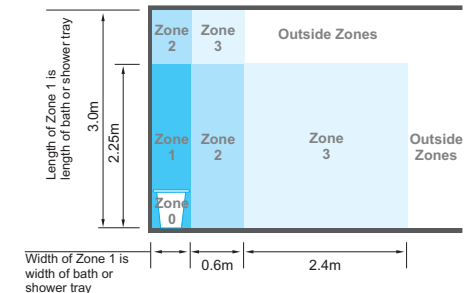

Silicone weather seal to protect from water splashes.

Easy to relamp.

3mm toughened cover glass.

\* For the bathroom light installation guide, please see catalogue P.77

formalighting

Plan view

Elevation view