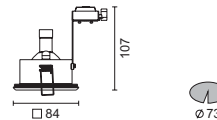

Aqualuce Square

5954

1. 50W 12V GU5.3 MR16
   10W 12V GU5.3 MR16 LED
   Transformer not included. To be ordered separately.
   IP54 Safety Glass Included