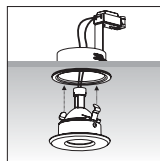

## Aqualuce

IP54 Low Voltage Recessed downlight

- Features**
- Ceiling Trim body made of die cast aluminum with silicone weather seal and toughened frosted glass cover.
  - Independent housing made of stainless steel with black powder paint finish.
  - Installation springs for ceiling thickness up to max.20mm.
  - The ring and independent housing allows easy maintenance and lamp replacement.
  - SELV (Safety Extra Low Voltage) transformer in pre-wired remote unit has to be ordered separately.
  - Designed and manufactured to comply with European standard EN 60598.

## Aqualuce-PL

- 5697 13W G24q-1   
5698 18W G24q-2 

Control gear not included. To be ordered separately.  
IP43    Safety Glass Included

Bathroom lights must be installed in accordance with IEE regulations, Forma's shower range is IP44 and can be installed in zones 2, 3.

## Bathroom Light Installation Guide

Bathroom lights must be installed in accordance with IEE regulations, Forma's shower range is IP54 and can be installed in zones 1, 2, 3.

The housing can be installed independently, in order to ease installation and maintenance.