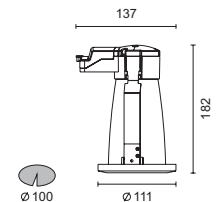

Aqualuce

Aqualuce

IP54 Low Voltage Recessed downlight

1. **Features**
2. → Ceiling Trim body made of die cast aluminum with silicone weather seal and toughened frosted glass cover.
   - → Independent housing made of stainless steel with black powder paint finish.
   - → Installation springs for ceiling thickness up to max.20mm.
   - → The ring and independent housing allows easy maintenance and lamp replacement.
   - → SELV (Safety Extra Low Voltage) transformer in pre-wired remote unit has to be ordered separately.
   - → Designed and manufactured to comply with European standard EN 60598.

1. **Applications**
2. → Ideal solutions for areas where water splashes and condensation occur.
   - → Application areas: bathrooms, saunas, under canopy areas, residential, commercial areas.

Aqualuce Round

5631

1. 50W 12V GU5.3 MR16
   10W 12V GU5.3 MR16 LED
   Transformer not included. To be ordered separately.
   IP54 Safety Glass Included

Aqualuce Square

5954

1. 50W 12V GU5.3 MR16
   10W 12V GU5.3 MR16 LED
   Transformer not included. To be ordered separately.
   IP54 Safety Glass Included

Aqualuce-PL

Easy to relamp

Aqualuce-PL

1. 5697 13W G24q-1
   5698 18W G24q-2

Control gear not included. To be ordered separately.
IP43 Safety Glass Included

Bathroom lights must be installed in accordance with IEE regulations, Forma's shower range is IP44 and can be installed in zones 2, 3.

Bathroom Light Installation Guide

Bathroom lights must be installed in accordance with IEE regulations, Forma's shower range is IP54 and can be installed in zones 1, 2, 3.

The housing can be installed independently, in order to ease installation and maintenance.

Silicone weather seal to protect from water splashes.

Easy to relamp.

3mm toughened cover glass.

* For the bathroom light installation guide, please see catalogue P.77

formalighting

formalighting