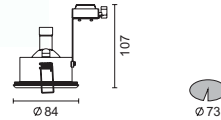

Aqualuce

Aqualuce

IP54 Low Voltage Recessed downlight

1. **Features**
2. → Ceiling Trim body made of die cast aluminum with silicone weather seal and toughened frosted glass cover.
   - → Independent housing made of stainless steel with black powder paint finish.
   - → Installation springs for ceiling thickness up to max.20mm.
   - → The ring and independent housing allows easy maintenance and lamp replacement.
   - → SELV (Safety Extra Low Voltage) transformer in pre-wired remote unit has to be ordered separately.
   - → Designed and manufactured to comply with European standard EN 60598.

1. **Applications**
2. → Ideal solutions for areas where water splashes and condensation occur.
   - → Application areas: bathrooms, saunas, under canopy areas, residential, commercial areas.

Aqualuce Round

5631

1. 50W 12V GU5.3 MR16
   10W 12V GU5.3 MR16 LED
   Transformer not included. To be ordered separately.
   IP54 Safety Glass Included

Aqualuce Square

5954

1. 50W 12V GU5.3 MR16
   10W 12V GU5.3 MR16 LED
   Transformer not included. To be ordered separately.
   IP54 Safety Glass Included

Bathroom lights must be installed in accordance with IEE regulations, Forma's shower range is IP54 and can be installed in zones 1, 2, 3.

The housing can be installed independently, in order to ease installation and maintenance.

Silicone weather seal to protect from water splashes.

Easy to relamp.

3mm toughened cover glass.

* For the bathroom light installation guide, please see catalogue P.77

formalighting

Aqualuce-PL

Easy to relamp

Aqualuce-PL

1. 5697 13W G24q-1
   5698 18W G24q-2

Control gear not included. To be ordered separately.
IP43 Safety Glass Included

Bathroom lights must be installed in accordance with IEE regulations, Forma's shower range is IP44 and can be installed in zones 2, 3.

Bathroom Light Installation Guide

formalighting