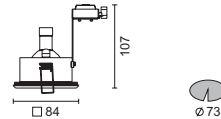

Aqualuce Square

5954

1. 50W 12V GU5.3 MR16
   10W 12V GU5.3 MR16 LED
   Transformer not included. To be ordered separately.
   IP54 Safety Glass Included