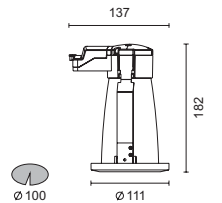

Aqualuce

Aqualuce

IP54 Low Voltage Recessed downlight

1. **Features**
2. → Ceiling Trim body made of die cast aluminum with silicone weather seal and toughened frosted glass cover.
   - → Independent housing made of stainless steel with black powder paint finish.
   - → Installation springs for ceiling thickness up to max.20mm.
   - → The ring and independent housing allows easy maintenance and lamp replacement.
   - → SELV (Safety Extra Low Voltage) transformer in pre-wired remote unit has to be ordered separately.
   - → Designed and manufactured to comply with European standard EN 60598.

1. **Applications**
2. → Ideal solutions for areas where water splashes and condensation occur.
   - → Application areas: bathrooms, saunas, under canopy areas, residential, commercial areas.

Aqualuce Round

5631

1. 50W 12V GU5.3 MR16
   10W 12V GU5.3 MR16 LED
   Transformer not included. To be ordered separately.
   IP54 Safety Glass Included

Aqualuce Square

5954

1. 50W 12V GU5.3 MR16
   10W 12V GU5.3 MR16 LED
   Transformer not included. To be ordered separately.
   IP54 Safety Glass Included

Bathroom lights must be installed in accordance with IEE regulations, Forma's shower range is IP54 and can be installed in zones 1, 2, 3.

The housing can be installed independently, in order to ease installation and maintenance.

Silicone weather seal to protect from water splashes.

Easy to relamp.

3mm toughened cover glass.

* For the bathroom light installation guide, please see catalogue P.77

formalighting

Aqualuce-PL

Easy to relamp

Aqualuce-PL

1. 5697 13W G24q-1
   5698 18W G24q-2

Control gear not included. To be ordered separately.
IP43 Safety Glass Included

Bathroom lights must be installed in accordance with IEE regulations, Forma's shower range is IP44 and can be installed in zones 2, 3.

Bathroom Light Installation Guide

formalighting