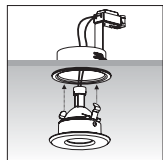

## Aqualuce

IP54 Low Voltage Recessed downlight

- Features**
- Ceiling Trim body made of die cast aluminum with silicone weather seal and toughened frosted glass cover.
  - Independent housing made of stainless steel with black powder paint finish.
  - Installation springs for ceiling thickness up to max.20mm.
  - The ring and independent housing allows easy maintenance and lamp replacement.
  - SELV (Safety Extra Low Voltage) transformer in pre-wired remote unit has to be ordered separately.
  - Designed and manufactured to comply with European standard EN 60598.

## Aqualuce Round

5631

- 50W 12V GU5.3 MR16   
10W 12V GU5.3 MR16 LED   
Transformer not included. To be ordered separately.  
IP54    Safety Glass Included

## Aqualuce Square

5954

- 50W 12V GU5.3 MR16   
10W 12V GU5.3 MR16 LED   
Transformer not included. To be ordered separately.  
IP54    Safety Glass Included

Bathroom lights must be installed in accordance with IEE regulations, Forma's shower range is IP54 and can be installed in zones 1, 2, 3.

The housing can be installed independently, in order to ease installation and maintenance.

Silicone weather seal to protect from water splashes.

Easy to relamp.

3mm toughened cover glass.

\* For the bathroom light installation guide, please see catalogue P.77