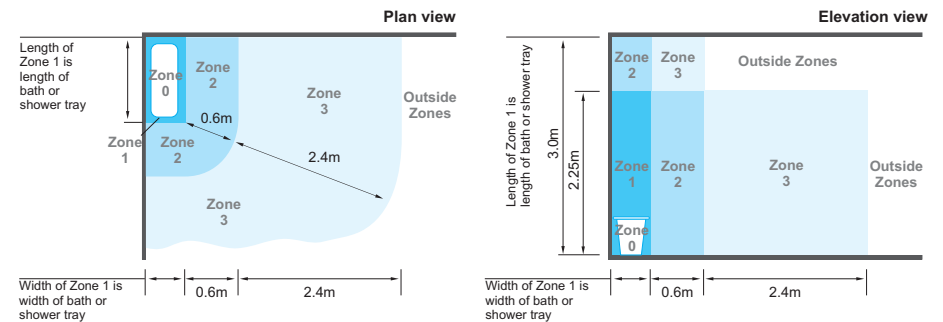

Bathroom Light Installation Guide