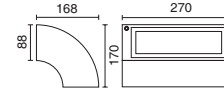

## Arco Up or Down

**3416** 1x18W G24q-2 TC-DE   
With integral electronic control gear 220-240V 50/60Hz.

**3476-K30D80** With 10W LED 3000K 600lm

**3476-K40D80** With 10W LED 4000K 650lm

Passive dissipation, inclusive of integral driver 100-240V 50/60Hz. CRI>80.