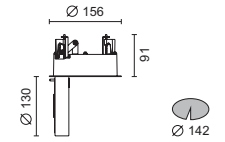

Micro Arena Ceiling recessed

5002 With 10W Bridgelux high power LED 560lm

Inclusive of remote driver 100-240V 50/60Hz

LED in color code 93(warm white 3000K) or in code 89(natural white 4000k)
With reflector in code M(Medium beam 32°) or in code F(Flood 45°) or in code WF(Wide Flood 65°)

Other LED color available upon request.

IP20