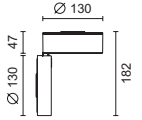

Other LED color available upon request.

IP20   

Micro Arena Due Wall/ Ceiling

1152 With 10W Bridgelux high power LED 560lm 

Inclusive of Integral driver 100-240V 50/60Hz

LED in color code 93(warm white 3000K) or in code 89(natural white 4000k)
With reflector in code M(Medium beam 32°) or in code F(Flood 45°) or in code WF(Wide Flood 65°)