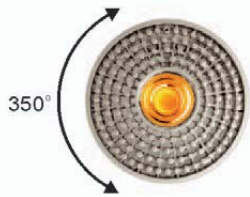

Arena Due Wall/Ceiling

Designed by Franco Mirenti

Colour  
11 75

formalighting

Arena Due Wall/ Ceiling

Wall & Ceiling mounted spotlight

Features

- From wall versatile aiming angle 0°-90° horizontal tilting and 350° rotation adjustability.
- Tilting angle can be positioned and screw locked.
- Designed and manufactured to comply with European standard EN 60598.

Other LED color available upon request.

IP20   

Micro Arena Due Wall/ Ceiling

1152 With 10W Bridgelux high power LED 560lm 

Inclusive of Integral driver 100-240V 50/60Hz

LED in color code 93(warm white 3000K) or in code 89(natural white 4000k)
With reflector in code M(Medium beam 32°) or in code F(Flood 45°) or in code WF(Wide Flood 65°)