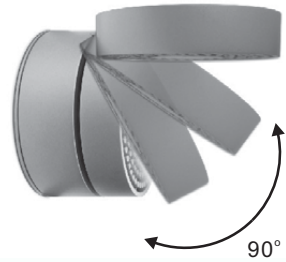

Arena Due Wall/Ceiling

Designed by Franco Mirenti

Colour  
11 75

formalighting

Arena Due Wall/ Ceiling

Wall & Ceiling mounted spotlight

Features

- From wall versatile aiming angle 0°-90° horizontal tilting and 350° rotation adjustability.
- Tilting angle can be positioned and screw locked.
- Designed and manufactured to comply with European standard EN 60598.

Applications

- Great for wall washing to illuminate the vertical surface and the upper area of wall.
- Energy saving and maintenance free. Application areas: retail, commercial, galleries, hospitality, exhibits.