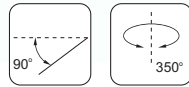

Arena Due Wall/Ceiling

Designed by Franco Mirenti

Colour  
11 75

formalighting

Arena Due Wall/ Ceiling

Wall & Ceiling mounted spotlight

Features

- From wall versatile aiming angle 0°-90° horizontal tilting and 350° rotation adjustability.
- Tilting angle can be positioned and screw locked.
- Designed and manufactured to comply with European standard EN 60598.