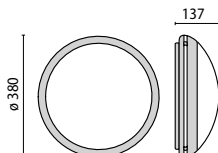

IP 44

class II
class I

IK09 10J xx7
IK08 5J xx5
IK06 1J xx3