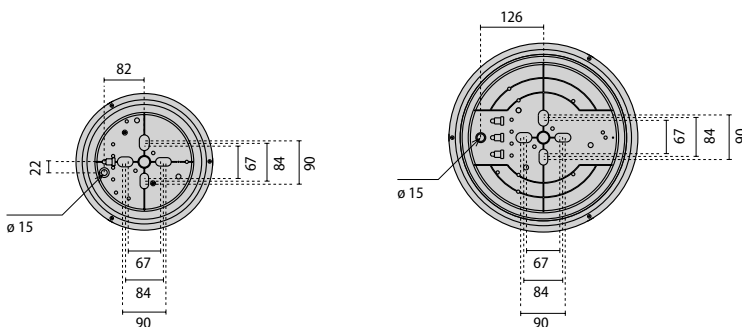

IK08 5J xx5

PACKAGE SIZE / VERPACKUNGSMASSE

AURA 28
31 x 59 x 31 cm
(master x 5)

AURA 38
43 x 61 x 41 cm
(master x 4)

DISTANCE BETWEEN FIXING HOLES / BOHRLOCHABSTAND

IV1
IVORY WHITE
ELFENBEIN

GR3
MAT METALLIC GREY
GRAU METALLIC, MAT

IK08 5J xx5

PACKAGE SIZE / VERPACKUNGSMÄÙE

DISTANCE BETWEEN FIXING HOLES / BOHRLOCHABSTAND

AURA 38
43 x 61 x 41 cm
(master x 4)

AURA 28 PLAT
31 x 39,5 x 32 cm
(master x 5)

AURA 38 PLAT
34,5 x 41 x 42 cm
(master x 4)