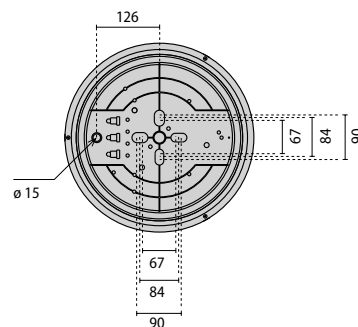

IK08 5J xx5

PACKAGE SIZE / VERPACKUNGSMASSE

AURA 28
31 x 59 x 31 cm
(master x 5)

AURA 38
43 x 61 x 41 cm
(master x 4)

DISTANCE BETWEEN FIXING HOLES / BOHRLOCHABSTAND

IV1
IVORY WHITE
ELFENBEIN

GR3
MAT METALLIC GREY
GRAU METALLIC, MAT

IK08 5J xx5

PACKAGE SIZE / VERPACKUNGSMÄÙE

DISTANCE BETWEEN FIXING HOLES / BOHRLOCHABSTAND

AURA 38
43 x 61 x 41 cm
(master x 4)

AURA 28 PLAT
31 x 39,5 x 32 cm
(master x 5)

AURA 38 PLAT
34,5 x 41 x 42 cm
(master x 4)

IK06 1J xx3

**G24q-2
1x18W**

EMERGENCY
LUMINAIRE 3H
SICHERHEITSLAUCHTEN 3H

PACKAGE SIZE / VERPACKUNGSMABE

DISTANCE BETWEEN FIXING HOLES / BOHRLOCHABSTAND

AURA 38 PLAT
34,5 x 41 x 42 cm
(master x 4)

If information about Kelvin degrees is provided, this means that the lamp is included.
Bei Angabe der Grad in Kelvin ist die Lampe eingeschlossen.