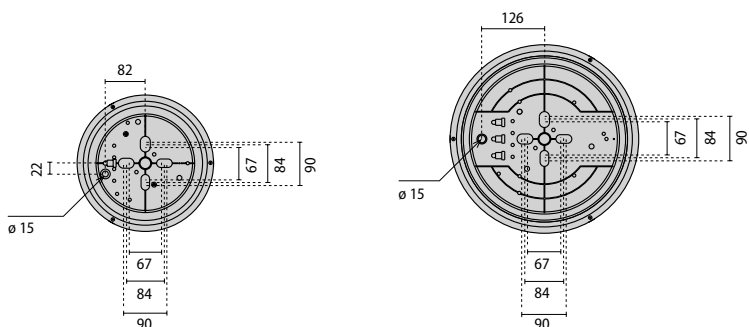

IK08 5J xx5

PACKAGE SIZE / VERPACKUNGSMASSE

AURA 28
31 x 59 x 31 cm
(master x 5)

AURA 38
43 x 61 x 41 cm
(master x 4)

DISTANCE BETWEEN FIXING HOLES / BOHRLOCHABSTAND

IV1
IVORY WHITE
ELFENBEIN

GR3
MAT METALLIC GREY
GRAU METALLIC, MAT

IK08 5J xx5

PACKAGE SIZE / VERPACKUNGSMÄÙE

DISTANCE BETWEEN FIXING HOLES / BOHRLOCHABSTAND

AURA 38
43 x 61 x 41 cm
(master x 4)

AURA 28 PLAT
31 x 39,5 x 32 cm
(master x 5)

AURA 38 PLAT
34,5 x 41 x 42 cm
(master x 4)