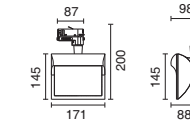

Blink

6123 150W R7s Hal. L:117

Safety glass included.