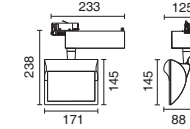

Blink

6121 35W G12 CDM-T M.H.

6102 70W G12 CDM-T M.H.

Safety glass included.
With integral electronic control gear 220-240V 50/60Hz.