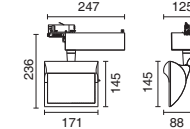

Blink

6104 70W RX7s HIT-DE M.H.

6122 100W G12 CDM-T M.H.

Safety glass included.
With integral electronic control gear 220-240V 50/60Hz.