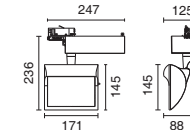

Blink

6327-K30 With 20W LED 3000K 1300lm

6327-K40 With 20W LED 4000K 1400lm **LED**

Opal methacrylate diffuser.
Passive dissipation, inclusive of integral driver 220-240V 50/60Hz. CRI>90.
Leading-Trailing edge dimmable driver options upon request.
Other colour temperatures K or CRI are available upon request.