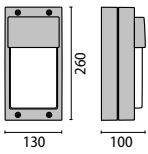

LAMPHOLDER	COLOUR CLASS	COS φ	CODE	NOTES
FASSUNG W	ILCOS FARBE KLASSE	KELVIN ≥ 0,9	EEL	BESTELLNR. BEMERKNG. EURO

BLIZ VISA V

E27	max 1x60w IAA	GR2	I	•		700204
E27	max 1x60w IAA	AN3	I	•		700205
E27	max 1x60w IAA	DB1	I	•		700206

BLIZ VISA V 230V - 50HZ

Fluorescent - magnetic ballast 230V 50Hz/Leuchtstofflampen - VVG 230V 50Hz

G24d-2	1x18w	FSQ	GR2	I	•	≤B2	700368
G24d-2	1x18w	FSQ	AN3	I	•	≤B2	700369
G24d-2	1x18w	FSQ	DB1	I	•	≤B2	700370

BLIZ VISA V/C

Fluorescent - electronic ballast 220/240V 50/60Hz/Leuchtstofflampen - EVG 220/240V 50/60Hz

G24q-1	1x13w	FSQ	GR2	I		A2÷A3	700519
G24q-1	1x13w	FSQ	AN3	I		A2÷A3	700520
G24q-1	1x13w	FSQ	DB1	I		A2÷A3	700521

IK07 2J xx5

E27	E27	G24d-2	G24q-1
max 1x60W	1x20W Dulux EL Longlife 1x23W Dulux EL Longlife	1x18W	1x13W

PACKAGE SIZE / VERPACKUNGSMAßE

46 x 29 x 31 cm
(master x 6)

DISTANCE BETWEEN FIXING HOLES / BOHRLOCHABSTAND

GR2
GLOSS METALLIC GREY
GRAU METALLIC, POLIERT

AN3
MAT METALLIC ANTHRACITE
ANTHRACIT METALLIC, MATT

DB1
DARK BROWN
DUNKELBRAUN