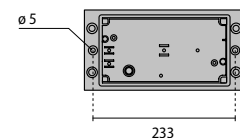

PACKAGE SIZE / VERPACKUNGSMAßE

46 x 29 x 31 cm  
(master x 6)

DISTANCE BETWEEN FIXING HOLES / BOHRLOCHABSTAND

**GR2**  
GLOSS METALLIC GREY  
GRAU METALLIC, POLIERT

**AN3**  
MAT METALLIC ANTHRACITE  
ANTHRACIT METALLIC, MATT