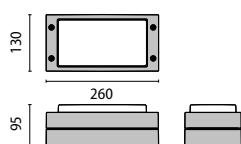

IP 65

class I

IK07 2J xx5

BLIZ

design R. Fiorato - F. Pagliarini

Wall and ceiling mounted luminaire for indoor and outdoor lighting, comprising:

- → Die-cast painted aluminium body, trim, guard and screen
- → Pressed glass diffuser, internally matt
- → Stainless steel locking screws
- → EPDM gasket
- → The Supervisa version is compliant with anti-light pollution regulations
- → The twilight models (C) are equipped with sensors for automatic activation
- → Suitable for resistive or inductive load
- → Tripping threshold from 5 t 300 lux

Wand- und Deckenleuchte für Innen- und Außenbereiche, bestehend aus:

- → Gehäuse, Ring, Gitter und Blenden aus lackiertem Aluminium
- → Diffusor aus gepresstem Glas, innen mattiert
- → Äußere Schrauben aus Edelstahl
- → EPDM-Dichtung
- → Die Ausführung SuperVisa entspricht den Bestimmungen gegen Lichtverschmutzung
- → Die Ausführungen (C) sind mit automatischem Dämmerungssensor versehen
- → Sowohl für ohmsche- als auch für induktive Lasten geeigneter Sensor
- → einstellbare Auslöseschwelle von 5 lux bis 300 lux

LAMPHOLDER	COLOUR CLASS	COS φ	CODE	NOTES
FASSUNG W	ILCOS FARBE KLASSE	≥ 0,9	BESTELLNR.	BEMERKNG. EURO

BLIZ RING

E27	max 1x60w IAA	GR2	I •	700192
E27	max 1x60w IAA	AN3	I •	700193
E27	max 1x60w IAA	DB1	I •	700194

BLIZ RING 230V - 50HZ

Fluorescent - magnetic ballast 230V 50Hz/Leuchtstofflampen - VVG 230V 50Hz

G24d-2	1x18w	FSQ	GR2	I •	≤B2	700356
G24d-2	1x18w	FSQ	AN3	I •	≤B2	700357
G24d-2	1x18w	FSQ	DB1	I •	≤B2	700358

BLIZ RING/C

Fluorescent - electronic ballast 220/240V 50/60Hz/Leuchtstofflampen - EVG 220/240V 50/60Hz

G24q-1	1x13w	FSQ	GR2	I	A2÷A3	700507
G24q-1	1x13w	FSQ	AN3	I	A2÷A3	700508
G24q-1	1x13w	FSQ	DB1	I	A2÷A3	700509

IK07 2J xx5

E27
max 1x60W

E27
1x20W Dulux EL Longlife
1x23W Dulux EL Longlife

G24d-2
1x18W

G24q-1
1x13W