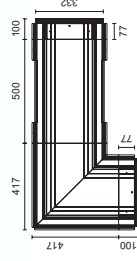

Recessed Downlight System

Canali

Colour  10

System Overview

MEASUREMENTS

Housing 150mm Housing 200mm

Parts

Extruded Alum. Traverse set
Length : 500mm/pair