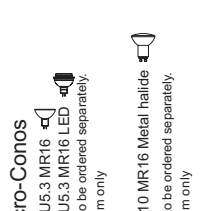

Canali-Spot Mini-Conos

8311 Spot Light 10°

8312 Flood Light 40°

20/30/50/70W GX8.5 CDM-TC Metal halide

Control gear not included, to be ordered separately.

IP20

8313 50W E27 PAR20 Halogen

Control gear not included, to be ordered separately.

IP20

8314 35W E27 PAR20(CDM-R) Metal halide

Control gear not included, to be ordered separately.

IP20