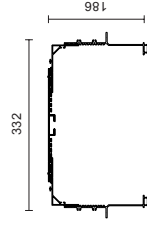

Extruded Alum. Ends set

8105 End cover/pair

Extruded Alum. Back Housing 150

8106 Length: 500mm x H. 150mm

8107 Length: 1000mm x H. 150mm

8108 Length: 2000mm x H. 150mm

Extruded Alum. Back Housing 200

8112 Length: 500mm x H. 200mm

8113 Length: 1000mm x H. 200mm

8114 Length: 2000mm x H. 200mm

L-shape Joint module 150 (Traverse set included)

8110 H. 150mm

L-shape Joint module 200 (Traverse set included)

8115 H. 200mm

End cover plate 150