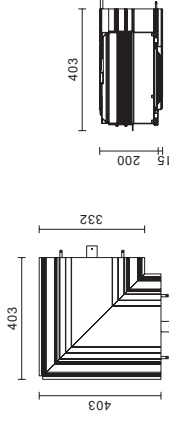

Recessed Downlight System

Canali

Colour  10

System Overview

MEASUREMENTS

Housing 150mm Housing 200mm

Parts

Extruded Alum. Traverse set
Length : 500mm/pair

Extruded Alum. Ends set

8105 End cover/pair

Extruded Alum. Back Housing 150

8106 Length: 500mm x H. 150mm

8107 Length: 1000mm x H. 150mm

8108 Length: 2000mm x H. 150mm

Extruded Alum. Back Housing 200

8112 Length: 500mm x H. 200mm

8113 Length: 1000mm x H. 200mm

8114 Length: 2000mm x H. 200mm

L-shape Joint module 150 (Traverse set included)

8110 H. 150mm

L-shape Joint module 200 (Traverse set included)

8115 H. 200mm

End cover plate 150