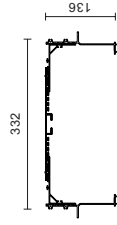

Extruded Alum. Ends set

8105 End cover/pair

Extruded Alum. Back Housing 150

8106 Length: 500mm x H. 150mm

8107 Length: 1000mm x H. 150mm

8108 Length: 2000mm x H. 150mm

Extruded Alum. Back Housing 200

8112 Length: 500mm x H. 200mm

8113 Length: 1000mm x H. 200mm

8114 Length: 2000mm x H. 200mm

L-shape Joint module 150 (Traverse set included)

8110 H. 150mm

L-shape Joint module 200 (Traverse set included)

8115 H. 200mm

End cover plate 150