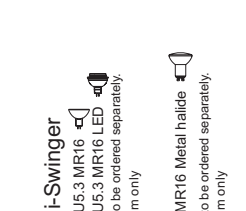

Canali-Spots (Side Mounted)

Canali-Spot Micro-Gimbalo

8301 50W 12V GU5.3 MR16
10W 12V GU5.3 MR16 LED

Transformer not included, to be ordered separately.

IP20

8302 20/35W GX10 MR16 Metal halide

Control gear not included, to be ordered separately.

IP20

Canali-Spots (Top Mounted)

Canali-Spot Mini-Swinger

8307 50W 12V GU5.3 MR16
10W 12V GU5.3 MR16 LED

Transformer not included, to be ordered separately.

IP20

8308 35W GX10 MR16 Metal halide

Control gear not included, to be ordered separately.

IP20

Canali-Spot Gimbalo

8303 75W 12V G53 AR111
15W 12V G53 AR111 LED

Transformer not included, to be ordered separately.

IP20

8304 35/70W GX8.5 CDM-R111 Metal halide

Control gear not included, to be ordered separately.

IP20

Canali-Spot Micro-Conos

8309 50W 12V GU5.3 MR16
10W 12V GU5.3 MR16 LED

Transformer not included, to be ordered separately.

IP20

8310 20/35W GX10 MR16 Metal halide

Control gear not included, to be ordered separately.

IP20

Canali-Spot Mini-Conos

8311 Spot Light 10°

8312 Flood Light 40°

20/30/50/70W GX8.5 CDM-TC Metal halide

Control gear not included, to be ordered separately.

IP20

8313 50W E27 PAR20 Halogen

Control gear not included, to be ordered separately.

IP20

8314 35W E27 PAR20(CDM-R) Metal halide

Control gear not included, to be ordered separately.

IP20