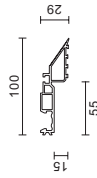

Recessed Downlight System

Canali

Colour  10

System Overview

MEASUREMENTS

Housing 150mm Housing 200mm

Parts

Extruded Alum. Traverse set
Length : 500mm/pair

formalighting

formalighting

Canali-Channels

Extruded Alum. Traverse set

8101 Length: 500mm/pair

8102 Length: 1000mm/pair

8103 Length: 2000mm/pair

8104 Length: 3000mm/pair

Extruded Alum. Ends set

8105 End cover/pair

Extruded Alum. Back Housing 150

8106 Length: 500mm x H. 150mm

8107 Length: 1000mm x H. 150mm

8108 Length: 2000mm x H. 150mm

Extruded Alum. Back Housing 200

8112 Length: 500mm x H. 200mm

8113 Length: 1000mm x H. 200mm

8114 Length: 2000mm x H. 200mm

L-shape Joint module 150 (Traverse set included)

8110 H. 150mm

L-shape Joint module 200 (Traverse set included)

8115 H. 200mm

End cover plate 150