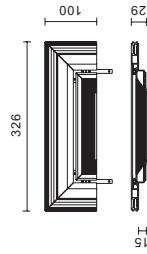

formalighting

formalighting

Canali-Channels

Extruded Alum. Traverse set

8101 Length: 500mm/pair

8102 Length: 1000mm/pair

8103 Length: 2000mm/pair

8104 Length: 3000mm/pair

Extruded Alum. Ends set

8105 End cover/pair

Extruded Alum. Back Housing 150

8106 Length: 500mm x H. 150mm

8107 Length: 1000mm x H. 150mm

8108 Length: 2000mm x H. 150mm

Extruded Alum. Back Housing 200

8112 Length: 500mm x H. 200mm

8113 Length: 1000mm x H. 200mm

8114 Length: 2000mm x H. 200mm

L-shape Joint module 150 (Traverse set included)

8110 H. 150mm

L-shape Joint module 200 (Traverse set included)

8115 H. 200mm

End cover plate 150