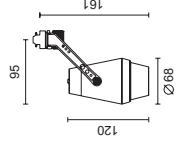

Canali-Spot Mini-Conos

8311 Spot Light 10°

8312 Flood Light 40°

20/30/50/70W GX8.5 CDM-TC Metal halide

Control gear not included, to be ordered separately.

IP20

8313 50W E27 PAR20 Halogen

Control gear not included, to be ordered separately.

IP20

8314 35W E27 PAR20(CDM-R) Metal halide

Control gear not included, to be ordered separately.

IP20