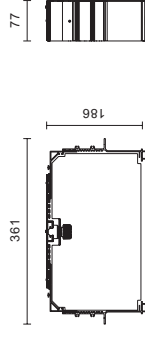

End cover plate 200

8118 H. 200mm End cover/plate/pair