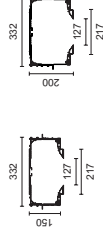

Recessed Downlight System

Canali

Colour  10

System Overview

MEASUREMENTS

Housing 150mm Housing 200mm

Parts

Extruded Alum. Traverse set
Length : 500mm/pair

8113 Length: 1000mm x H. 200mm

8114 Length: 2000mm x H. 200mm

L-shape Joint module 150 (Traverse set included)

8110 H. 150mm

L-shape Joint module 200 (Traverse set included)

8115 H. 200mm

End cover plate 150