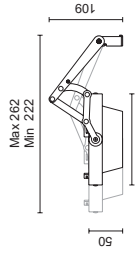

Canali-Spot Gimbalo

8303 75W 12V G53 AR111
15W 12V G53 AR111 LED

Transformer not included, to be ordered separately.

IP20

8304 35/70W GX8.5 CDM-R111 Metal halide

Control gear not included, to be ordered separately.

IP20

Canali-Spot Micro-Conos

8309 50W 12V GU5.3 MR16
10W 12V GU5.3 MR16 LED

Transformer not included, to be ordered separately.

IP20

8310 20/35W GX10 MR16 Metal halide

Control gear not included, to be ordered separately.

IP20