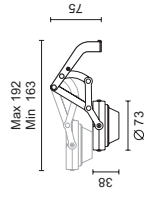

Canali-Spots (Side Mounted)

Canali-Spot Micro-Gimbalo

8301 50W 12V GU5.3 MR16
10W 12V GU5.3 MR16 LED

Transformer not included, to be ordered separately.

IP20

8302 20/35W GX10 MR16 Metal halide

Control gear not included, to be ordered separately.

IP20

Canali-Spots (Top Mounted)

Canali-Spot Mini-Swinger

8307 50W 12V GU5.3 MR16
10W 12V GU5.3 MR16 LED

Transformer not included, to be ordered separately.

IP20

8308 35W GX10 MR16 Metal halide

Control gear not included, to be ordered separately.

IP20