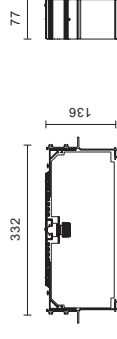

Recessed Downlight System

Canali

Colour  10

System Overview

MEASUREMENTS

Housing 150mm Housing 200mm

Parts

Extruded Alum. Traverse set
Length : 500mm/pair

Extruded Alum. Ends set

8105 End cover/pair

Extruded Alum. Back Housing 150

8106 Length: 500mm x H. 150mm

8107 Length: 1000mm x H. 150mm

8108 Length: 2000mm x H. 150mm

Extruded Alum. Back Housing 200

8112 Length: 500mm x H. 200mm

8113 Length: 1000mm x H. 200mm

8114 Length: 2000mm x H. 200mm

L-shape Joint module 150 (Traverse set included)

8110 H. 150mm

L-shape Joint module 200 (Traverse set included)

8115 H. 200mm

End cover plate 150

8117 H. 150mm End cover/plate/pair

End cover plate 200

8118 H. 200mm End cover/plate/pair

Canali-Spots (Side Mounted)

Canali-Spot Micro-Gimbalo

8301 50W 12V GU5.3 MR16 
10W 12V GU5.3 MR16 LED 

Transformer not included, to be ordered separately.