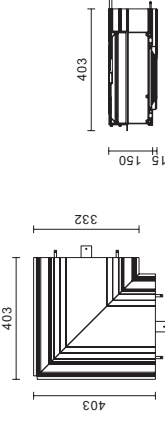

Recessed Downlight System

Canali

Colour  10

System Overview

MEASUREMENTS

Housing 150mm Housing 200mm

Parts

Extruded Alum. Traverse set
Length : 500mm/pair

Extruded Alum. Ends set

8105 End cover/pair

Extruded Alum. Back Housing 150

8106 Length: 500mm x H. 150mm

8107 Length: 1000mm x H. 150mm

8108 Length: 2000mm x H. 150mm

Extruded Alum. Back Housing 200

8112 Length: 500mm x H. 200mm

8113 Length: 1000mm x H. 200mm

8114 Length: 2000mm x H. 200mm

L-shape Joint module 150 (Traverse set included)

8110 H. 150mm

L-shape Joint module 200 (Traverse set included)

8115 H. 200mm

End cover plate 150