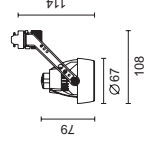

Canali-Spots (Side Mounted)

Canali-Spot Micro-Gimbalo

8301 50W 12V GU5.3 MR16
10W 12V GU5.3 MR16 LED

Transformer not included, to be ordered separately.

IP20

8302 20/35W GX10 MR16 Metal halide

Control gear not included, to be ordered separately.

IP20

Canali-Spots (Top Mounted)

Canali-Spot Mini-Swinger

8307 50W 12V GU5.3 MR16
10W 12V GU5.3 MR16 LED

Transformer not included, to be ordered separately.

IP20

8308 35W GX10 MR16 Metal halide

Control gear not included, to be ordered separately.

IP20

Canali-Spot Gimbalo

8303 75W 12V G53 AR111
15W 12V G53 AR111 LED

Transformer not included, to be ordered separately.

IP20

8304 35/70W GX8.5 CDM-R111 Metal halide

Control gear not included, to be ordered separately.

IP20

Canali-Spot Micro-Conos

8309 50W 12V GU5.3 MR16
10W 12V GU5.3 MR16 LED

Transformer not included, to be ordered separately.

IP20

8310 20/35W GX10 MR16 Metal halide

Control gear not included, to be ordered separately.

IP20

Canali-Spot Mini-Conos

8311 Spot Light 10°

8312 Flood Light 40°

20/30/50/70W GX8.5 CDM-TC Metal halide

Control gear not included, to be ordered separately.

IP20

8313 50W E27 PAR20 Halogen

Control gear not included, to be ordered separately.

IP20

8314 35W E27 PAR20(CDM-R) Metal halide

Control gear not included, to be ordered separately.

IP20