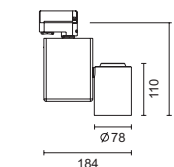

Coco Vertical

6226 20W GX10 MR16 Metal halide

IP20

6227 50W 230V/12V GU5.3 MR16
10W 230V/12V GU5.3 MR16 LED

Dimmable version is available on request.

IP20