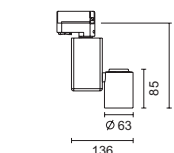

IP20    Safety Glass Included

Coco Vertical

6226 20W GX10 MR16 Metal halide 

IP20   

6227 50W 230V/12V GU5.3 MR16 
10W 230V/12V GU5.3 MR16 LED 

Dimmable version is available on request.

IP20   

formalighting