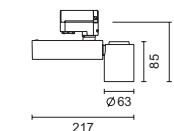

Coco Horizontal

6217 35W Gx10 MR16 Metal halide 

IP20   

6218 50W 230V/12V GU5.3 MR16 
10W 230V/12V GU5.3 MR16 LED 

Dimmable version is available on request.

IP20   

Coco Vertical

Spot 10°	Flood 25°	Wide Flood 40°	
6220	6223	6253	20W G8.5 CDM-TC Metal halide
6221	6224	6254	35W G8.5 CDM-TC Metal halide
6222	6225	6255	70W G8.5 CDM-TC Metal halide