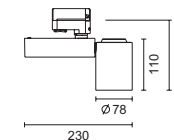

Coco Horizontal

6217 35W Gx10 MR16 Metal halide

IP20

6218 50W 230V/12V GU5.3 MR16
10W 230V/12V GU5.3 MR16 LED

Dimmable version is available on request.

IP20