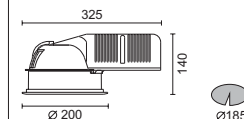

Compatta-Darklight

Darklight reflector.

Electronic Version

5091	1 x 13W	G24q-1	
5092	1 x 18W	G24q-2	
5093	1 x 26W	G24q-3	
5094	2 x 13W	G24q-1	
5095	2 x 18W	G24q-2	
5096	2 x 26W	G24q-3	

IP20