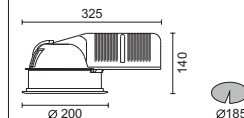

Accessories

Emergency Kit

For details, please see P.291