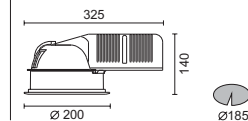

Compatta-Darklight

Darklight reflector.

Electronic Version

5091	1 x 13W	G24q-1	
5092	1 x 18W	G24q-2	
5093	1 x 26W	G24q-3	
5094	2 x 13W	G24q-1	
5095	2 x 18W	G24q-2	
5096	2 x 26W	G24q-3	

IP20