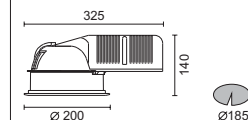

Accessories

Emergency Kit

For details, please see P.291