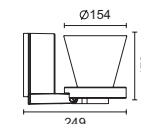

Conos Due

Wall

1088
75W 230V/12V G53 AR111
15W 230V/12V G53 AR111 LED
IP20