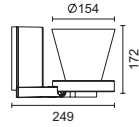

Conos Due

Wall

1089

70W GX8.5 CDM-R111
Metal halide

IP20

Colour 10 11 75

Ceiling

1094

Mini-Conos Due

Wall

1187 Spot Light 10°

1188 Flood Light 40°

20W G8.5 CDM-TC Metal halide

IP40 Safety Glass Included

Ceiling

1189

1190

Mini-Conos Due

Wall

1003

50W 230/12V GU5.3 MR16

10W 230/12V GU5.3 MR16 LED

IP40 Safety Glass Included

Ceiling

1049

Mini-Conos Due

Wall

1004

35W GU10/GZ10 Hal.

10W GU10/GZ10 LED

11W GU10/GZ10 CFL

IP20

Colour 10 11 75

Ceiling

1050

Mini-Conos Due

Wall

1191

20W GX10 MR16 Metal halide

IP20

Ceiling

1193

Mini-Conos Due

Wall

1192

20W E27 PAR20 (CDM-R)

IP20

Ceiling

1194