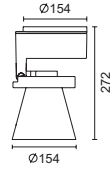

Colour 10 11 75

Ceiling

1094