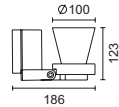

Mini-Conos Due

Wall

1187 Spot Light 10°

1188 Flood Light 40°

20W G8.5 CDM-TC Metal halide

IP40 Safety Glass Included