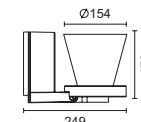

Conos-Due Wall/Ceiling Patented

Designed by Franco Mirezzi

Colour 10 11 75

Conos-Due Wall/Ceiling

Wall & Ceiling mounted spotlight

Features

- → From wall versatile aiming angle 0°-100° horizontal tilting and 350° rotation adjustability.
- → Tilting angle can be positioned and screw locked.
- → Optical compartment made of die cast aluminum.
- → The case for transformer or control gear is separated and made in heat resistance thermoplastic to ensure optimal thermal balance.
- → Reflector made of super pure anodized aluminium.
- → Integrated MH electronic control gear or dimmable transformer.
- → Designed and manufactured to comply with European standard EN 60598.

Applications

- → A new concept in spotlight design. Can be used for indirect light distribution.
- → Mini Conos Due wall and ceiling and Micro Conos Due wall and ceiling (with LampaLED option), also available for smaller areas with less wall/ceiling surfaces.
- → Application areas: retail, department stores, galleries, shopping centers, showrooms, residential, restaurants, hotels, exhibitions, window displays.

Conos Due

Wall

- **1039** Spot Light 10°
- **1040** Flood Light 40°

70W G12 (CDM-T) Metal Halide
IP40 Safety Glass Included

Ceiling

- **1057**
- **1058**

Conos Due

Wall

1086
70W E27 PAR30 (CDM-R) Metal halide
IP20

Ceiling

- **1091**

Conos Due

Wall

1087
12W E27 PAR 30 LED
IP20

Ceiling

- **1092**

Conos Due

Wall

1088
75W 230V/12V G53 AR111
15W 230V/12V G53 AR111 LED
IP20

Ceiling

- **1093**