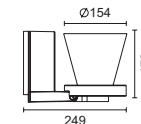

Conos Due

Wall

- **1039** Spot Light 10°
- **1040** Flood Light 40°

70W G12 (CDM-T) Metal Halide
IP40 Safety Glass Included