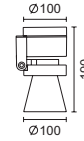

1004

35W GU10/GZ10 Hal.

10W GU10/GZ10 LED

11W GU10/GZ10 CFL

IP20

Colour 10 11 75

Ceiling

1050