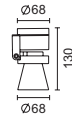

Ceiling
1053

Micro-Conos Due Wall

1009
35W 230/12V GU5.3 MR16
10W 230/12V GU5.3 MR16 LED
IP20 Safety Glass Included

Ceiling
1055

1010
35W GU10/GZ10 Hal.
10W GU10/GZ10 LED
11W GU10/GZ10 CFL
IP20

1056

Conos Due Wall/ Ceiling Accessories Table