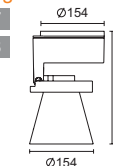

Conos Due

Wall

- 1039** Spot Light 10°
- 1040** Flood Light 40°

70W G12 (CDM-T) Metal Halide 
IP40    Safety Glass Included

Ceiling

- 1057**
- 1058**

Conos Due

Wall