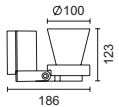

Mini-Conos Due

Wall

1003

50W 230/12V GU5.3 MR16

10W 230/12V GU5.3 MR16 LED

IP40 Safety Glass Included