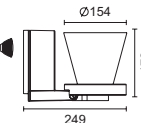

Conos Due

Wall

1086
70W E27 PAR30 (CDM-R) Metal halide
IP20