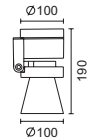

1003

50W 230/12V GU5.3 MR16

10W 230/12V GU5.3 MR16 LED

IP40 Safety Glass Included

Ceiling

1049

Mini-Conos Due

Wall