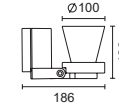

Conos Due

Wall

1089

70W GX8.5 CDM-R111
Metal halide

IP20

Colour 10 11 75

Ceiling

1094

Mini-Conos Due

Wall

1187 Spot Light 10°

1188 Flood Light 40°

20W G8.5 CDM-TC Metal halide

IP40 Safety Glass Included

Ceiling

1189

1190

Mini-Conos Due

Wall

1003

50W 230/12V GU5.3 MR16

10W 230/12V GU5.3 MR16 LED

IP40 Safety Glass Included

Ceiling

1049

Mini-Conos Due

Wall

1004

35W GU10/GZ10 Hal.

10W GU10/GZ10 LED

11W GU10/GZ10 CFL

IP20

Colour 10 11 75

Ceiling

1050

Mini-Conos Due

Wall

1191

20W GX10 MR16 Metal halide

IP20

Ceiling

1193

Mini-Conos Due

Wall

1192

20W E27 PAR20 (CDM-R)

IP20

Ceiling

1194