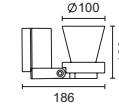

Conos Due

Wall

1089

70W GX8.5 CDM-R111
Metal halide

IP20

Colour 10 11 75

Ceiling

1094

Mini-Conos Due

Wall

1187 Spot Light 10°

1188 Flood Light 40°

20W G8.5 CDM-TC Metal halide

IP40 Safety Glass Included

Ceiling

1189

1190

Mini-Conos Due

Wall

1003

50W 230/12V GU5.3 MR16

10W 230/12V GU5.3 MR16 LED

IP40 Safety Glass Included

Ceiling

1049

Mini-Conos Due

Wall

1004

35W GU10/GZ10 Hal.

10W GU10/GZ10 LED

11W GU10/GZ10 CFL

IP20

Colour 10 11 75

Ceiling

1050

Mini-Conos Due

Wall

1191

20W GX10 MR16 Metal halide

IP20

Ceiling

1193

Mini-Conos Due

Wall

1192

20W E27 PAR20 (CDM-R)

IP20

Ceiling

1194