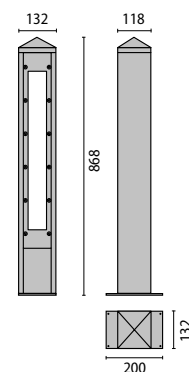

PACKAGE SIZE / VERPACKUNGSMASSE

15 x 15 x 90 cm
(master x 1)

DISTANCE BETWEEN FIXING HOLES / BOHRLOCHABSTAND

WD1
LIGHT WOOD
HELLES HOLZ

WD2
DARK WOOD
DUNKLES HOLZ