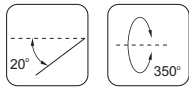

Cubettino Wall

Colour
11 75

Cubettino Wall

1061 35W GU10/GZ10 Hal.
10W GU10/GZ10 LED
11W GU10/GZ10 CFL

IP20