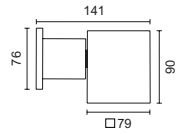

Cubettino Wall

Colour  
11 75

Cubettino Wall

1061 35W GU10/GZ10 Hal. 
10W GU10/GZ10 LED 
11W GU10/GZ10 CFL 

IP20   

Cubettino Wall

Wall mounted up/down light.

Features

- Versatile aiming angles: 0° - 20° vertical tilting and 350° horizontal rotation adjustability.
- Wall mounted luminaire made of die cast aluminium.
- Small and compact.
- Whole body housing made of die cast aluminium.
- Designed and manufactured to comply with European standard EN 60598.