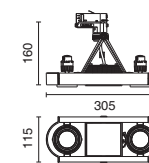

Mini Doblo

6132	2x35W GU5.3 MR16 Hal.	
	2xMax 15W GU5.3 MR16 LED	
With integral electronic transformer 220-240V/12V 50/60Hz.		
6135	2x20W GX10 MR16 M.H.	
With integral electronic control gear 220-240V 50/60Hz.		

Features IP20

- Track mounted spotlight with 2 light heads with versatile aiming angle 0°-40° vertical tilting 350° horizontal rotation adjustability.
- Gimbals light heads and bracket are made of die cast aluminium frame and control gear housing in aluminium extrusion.
- Track adaptor - three circuit universal.
- Fixture is available in 2 different sizes.
- Easy relamping via the removable lamp front ring via simple clockwise turning action.
- Provide user with ultimate flexibility of firm lamp position and acceptance of optical accessories
- Light sources include Low Voltage Halogen, Metal Halide and LED.
- Long life LED light source providing IR and UV free emission.
- Super pure aluminium reflector with different optic beam.
- Designed and manufactured to comply with European standard EN 60598.