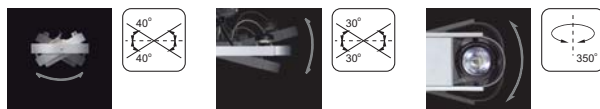

Doblo

Colour 11 75

Doblo

6133	2x75W G53 AR111 Hal.	
	2x15W G53 AR111 LED	
With integral electronic transformer 220-240V/12V 50/60Hz.		
6134	2x70W GX8.5 CDM-R111 M.H.	
With integral electronic control gear 220-240V 50/60Hz.		

Mini Doblo

6132	2x35W GU5.3 MR16 Hal.	
	2xMax 15W GU5.3 MR16 LED	
With integral electronic transformer 220-240V/12V 50/60Hz.		
6135	2x20W GX10 MR16 M.H.	
With integral electronic control gear 220-240V 50/60Hz.		

Features IP20

- Track mounted spotlight with 2 light heads with versatile aiming angle 0°-40° vertical tilting 350° horizontal rotation adjustability.
- Gimbals light heads and bracket are made of die cast aluminium frame and control gear housing in aluminium extrusion.
- Track adaptor - three circuit universal.
- Fixture is available in 2 different sizes.
- Easy relamping via the removable lamp front ring via simple clockwise turning action.
- Provide user with ultimate flexibility of firm lamp position and acceptance of optical accessories
- Light sources include Low Voltage Halogen, Metal Halide and LED.
- Long life LED light source providing IR and UV free emission.
- Super pure aluminium reflector with different optic beam.
- Designed and manufactured to comply with European standard EN 60598.