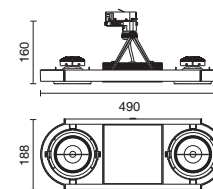

Colour 11 75

Doblo

6133	2x75W G53 AR111 Hal.	
	2x15W G53 AR111 LED	
With integral electronic transformer 220-240V/12V 50/60Hz.		
6134	2x70W GX8.5 CDM-R111 M.H.	
With integral electronic control gear 220-240V 50/60Hz.