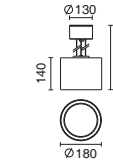

Mini DomoLED Suspension Round

- **7120-K30** With 25W LED 3000K 1500lm
- **7120-K40** With 25W LED 4000K 1625lm

Passive dissipation, inclusive of integral driver 220-240V 50/60Hz. CRI>80. Leading-Trailing edge dimmable drivers options upon request. Other colour temperatures K or CRI are available upon request.