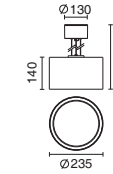

DomoLED Suspension Round

- **7119-K30** With 35W LED 3000K 2100lm
- **7119-K40** With 35W LED 4000K 2275lm

Passive dissipation, inclusive of integral driver 220-240V 50/60Hz. CRI>80. Leading-Trailing edge dimmable drivers options upon request. Other colour temperatures K or CRI are available upon request.