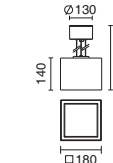

Mini DomoLED Suspension Square

- **7123-K30** With 25W LED 3000K 1500lm
- **7123-K40** With 25W LED 4000K 1625lm

Passive dissipation, inclusive of integral driver 220-240V 50/60Hz. CRI>80. Leading-Trailing edge dimmable drivers options upon request. Other colour temperatures K or CRI are available upon request.