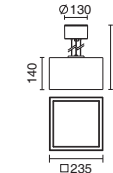

DomoLED Suspension Square

- **7122-K30** With 35W LED 3000K 2100lm
- **7122-K40** With 35W LED 4000K 2275lm

Passive dissipation, inclusive of integral driver 220-240V 50/60Hz. CRI>80. Leading-Trailing edge dimmable drivers options upon request. Other colour temperatures K or CRI are available upon request.