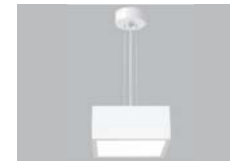

DomoLED Suspension Square

- **7122-K30** With 35W LED 3000K 2100lm
- **7122-K40** With 35W LED 4000K 2275lm

Passive dissipation, inclusive of integral driver 220-240V 50/60Hz. CRI>80. Leading-Trailing edge dimmable drivers options upon request. Other colour temperatures K or CRI are available upon request.