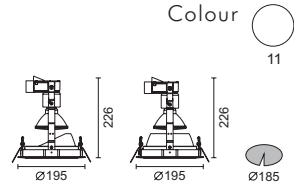

Mini-Eclisse

Adjustable **5360** Fixed **5365**
7W E27 PAR20 LED
IP20