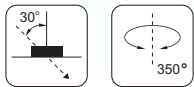

Eclisse

Colour
11