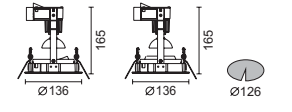

Mini-Eclisse

Adjustable **5364** Fixed **5369**
50W 12V GU5.3 MR16
10W 12V GU5.3 MR16 LED
Transformer not included. To be ordered separately.
IP20