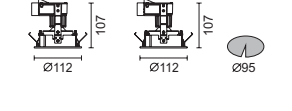

Micro-Eclisse

Adjustable **5370** Fixed **5371**
35W 12V GU5.3 MR16
10W 12V GU5.3 MR16 LED
Transformer not included. To be ordered separately.
IP20