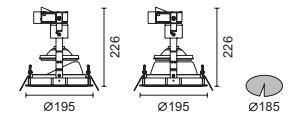

Eclisse

Adjustable	Fixed	
5344	5353	

75W 12V G53 AR111
15W 12V G53 AR111 LED
Transformer not included. To be ordered separately.
IP20