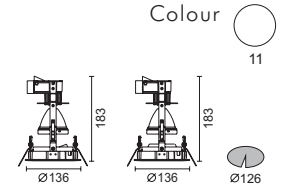

Mini-Eclisse

Adjustable **5362** Fixed **5367** Spot Light 15°
5363 **5368** Flood Light 55°
35/50/70W G8.5 CDM-TC Metal halide
Control gear not included. To be ordered separately.
IP40 Safety Glass Included