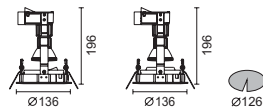

Mini-Eclisse

Adjustable **5361** Fixed **5366**
35W E27 PAR20(CDM-R) Metal halide
Control gear not included. To be ordered separately.
IP20