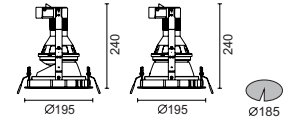

Eclisse

Adjustable	Fixed	
5893	5939	Spot Light 10°
5866	5940	Flood Light 25°
5903	5941	Wide Flood Light 40°

35/50/70/100W G12 CDM-T Metal halide
Control gear not included. To be ordered separately.
IP20 Safety Glass Included