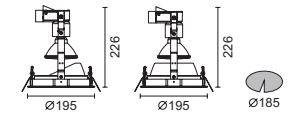

Eclisse

Adjustable	Fixed	
5342	5351	

70W E27 PAR30 (CDM-R) Metal halide
Control gear not included. To be ordered separately.
IP20