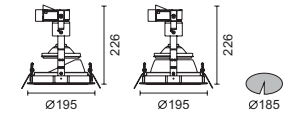

Eclisse

Adjustable	Fixed	
5345	5354	

35/70W GX8.5 CDM-R111 Metal halide
Control gear not included. To be ordered separately.
IP20