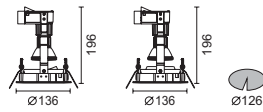

Eclisse

Adjustable **5343** Fixed **5352**
12W E27 PAR30 LED
IP20

Mini-Eclisse

Adjustable **5360** Fixed **5365**
7W E27 PAR20 LED
IP20

Mini-Eclisse

Adjustable **5361** Fixed **5366**
35W E27 PAR20(CDM-R) Metal halide
Control gear not included. To be ordered separately.
IP20

Mini-Eclisse

Adjustable **5362** Fixed **5367** Spot Light 15°
5363 **5368** Flood Light 55°
35/50/70W G8.5 CDM-TC Metal halide
Control gear not included. To be ordered separately.
IP40 Safety Glass Included

Mini-Eclisse

Adjustable **5364** Fixed **5369**
50W 12V GU5.3 MR16
10W 12V GU5.3 MR16 LED
Transformer not included. To be ordered separately.
IP20

Micro-Eclisse

Adjustable **5370** Fixed **5371**
35W 12V GU5.3 MR16
10W 12V GU5.3 MR16 LED
Transformer not included. To be ordered separately.
IP20

Micro-Eclisse

Adjustable **5567** Fixed **5568**
20/35W GX10 MR16 Metal halide
Control gear not included. To be ordered separately.
IP20