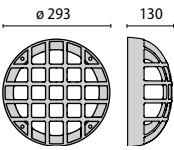

E27
1x21W Dulux EL Longlife
1x23W Megaman Liliput Plus Ingenium
1x23W Philips PL-E

E27
max 1x75W

G24q-2
2x18W

G24q-3
1x26/32W

G8,5
1x35W

PACKAGE SIZE / VERPACKUNGSMASSE

EKO+ 21
28 x 76 x 27 cm
(master x 5)

EKO+ 26
32 x 72 x 34 cm
(master x 5)