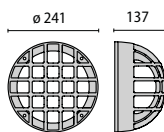

LAMPHOLDER COLOUR CLASS COS φ CODE NOTES
FASSUNG W ILCOS FARBE KLASSE KELVIN ≥ 0,9 EEI BESTELLNR. BEMERKNG. EURO

EKO+21 PC

E27	max 1x60w	IAA	WH1	I		302109
E27	max 1x60w	IAA	GR2	I		302110
E27	max 1x60w	IAA	AN3	I		302111

Fluorescent - electronic ballast 220/240V 50/60Hz/Leuchtstofflampen - EVG 220/240V 50/60Hz

G24q-1	2x10w	FSQ	WH1	I	A2÷A3	3021155
G24q-1	2x10w	FSQ	GR2	I	A2÷A3	3021165
G24q-1	2x10w	FSQ	AN3	I	A2÷A3	3021175
GX24q-2	1x18w	FSM	WH1	I	A2÷A3	3021125
GX24q-2	1x18w	FSM	GR2	I	A2÷A3	3021135
GX24q-2	1x18w	FSM	AN3	I	A2÷A3	3021145

IK10 20J xx9

E27
1x16W Dulux EL Longlife
1x15W Megaman Liliput Plus Ingenium
1x15W GE Electronic Biax Eco

E27
max 1x60W

G24q-1
2x10W

GX24q-2
1x18W

EKO+21/G PC

E27	max 1x60w	IAA	WH1	I		302118
E27	max 1x60w	IAA	GR2	I		302119
E27	max 1x60w	IAA	AN3	I		302120

Fluorescent - electronic ballast 220/240V 50/60Hz/Leuchtstofflampen - EVG 220/240V 50/60Hz

G24q-1	2x10w	FSQ	WH1	I	A2÷A3	3021245
G24q-1	2x10w	FSQ	GR2	I	A2÷A3	3021255
G24q-1	2x10w	FSQ	AN3	I	A2÷A3	3021265
GX24q-2	1x18w	FSM	WH1	I	A2÷A3	3021215
GX24q-2	1x18w	FSM	GR2	I	A2÷A3	3021225
GX24q-2	1x18w	FSM	AN3	I	A2÷A3	3021235

IK10 20J xx9

E27
1x16W Dulux EL Longlife
1x15W Megaman Liliput Plus Ingenium
1x15W GE Electronic Biax Eco

E27
max 1x60W

G24q-1
2x10W

GX24q-2
1x18W

PACKAGE SIZE / VERPACKUNGSMASSE

EKO+ 19
30 x 76 x 22 cm
(master x 5)

EKO+ 21
28 x 76 x 27 cm
(master x 5)

DISTANCE BETWEEN FIXING HOLES / BOHRLOCHABSTAND

WH1
WHITE
WEISS

GR2
GLOSS METALLIC GREY
GRAU METALLIC, POLIERT

AN3
MAT METALLIC ANTHRACITE
ANTHRAZIT METALLIC, MATT