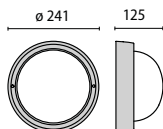

IP 66

class I

IK07 2J xx5
IK10 20J xx9

EKO+21

E27	max 1x60w IAA	WH1	I	302034
E27	max 1x60w IAA	GR2	I	302035
E27	max 1x60w IAA	AN3	I	302036

Fluorescent - electronic ballast 220/240V 50/60Hz/Leuchtstofflampen - EVG 220/240V 50/60Hz

G24q-1	2x10w	FSQ	WH1	I	A2÷A3	3020405
G24q-1	2x10w	FSQ	GR2	I	A2÷A3	3020415
G24q-1	2x10w	FSQ	AN3	I	A2÷A3	3020425
GX24q-2	1x18w	FSM	WH1	I	A2÷A3	3020375
GX24q-2	1x18w	FSM	GR2	I	A2÷A3	3020385
GX24q-2	1x18w	FSM	AN3	I	A2÷A3	3020395

IK07 2J xx5

E27
1x16W Dulux EL Longlife
1x15W Megaman Liliput Plus Ingenium
1x15W GE Electronic Biax Eco

E27
max 1x60W

G24q-1
2x10W

GX24q-2
1x18W