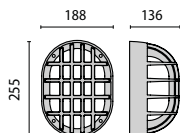

IP 66

class I

IK07 2J xx5
IK10 20J xx9

EKO+19/G PC

E27	max 1x60w IAA	WH1	I	302091
E27	max 1x60w IAA	GR2	I	302092
E27	max 1x60w IAA	AN3	I	302093

Fluorescent - electronic ballast 220/240V 50/60Hz/Leuchtstofflampen - EVG 220/240V 50/60Hz						
G24q-2	1x18w	FSQ	WH1	I	A2÷A3	3020945
G24q-2	1x18w	FSQ	GR2	I	A2÷A3	3020955
G24q-2	1x18w	FSQ	AN3	I	A2÷A3	3020965

IK10 20J xx9

IK10 20J

E27
1x16W Dulux EL Longlife
1x15W Megaman Liliput Plus Ingenium
1x15W GE Electronic Biax Eco

E27
max 1x60W

G24q-2
1x18W