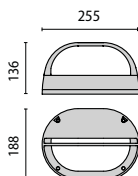

EKO+19 GRILL PC

E27	max 1x60w IAA	WH1	I	302097
E27	max 1x60w IAA	GR2	I	302098
E27	max 1x60w IAA	AN3	I	302099

Fluorescent - electronic ballast 220/240V 50/60Hz/Leuchtstofflampen - EVG 220/240V 50/60Hz						
G24q-2	1x18w	FSQ	WH1	I	A2÷A3	3021005
G24q-2	1x18w	FSQ	GR2	I	A2÷A3	3021015
G24q-2	1x18w	FSQ	AN3	I	A2÷A3	3021025

IK10 20J xx9

IK10 20J

E27
1x16W Dulux EL Longlife
1x15W Megaman Liliput Plus Ingenium
1x15W GE Electronic Biax Eco

E27
max 1x60W

G24q-2
1x18W

ONLY FOR WALL
INSTALLATION
NUR AN DER WAND
INSTALLIERBAR