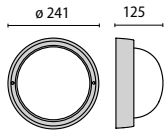

E27
1x16W Dulux EL Longlife
1x15W Megaman Liliput Plus Ingenium
1x15W GE Electronic Biax Eco

E27
max 1x60W

G24q-1
2x10W

GX24q-2
1x18W