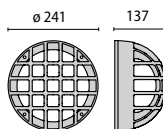

EKO+21/G

E27	max 1x60w IAA	WH1	I	302043
E27	max 1x60w IAA	GR2	I	302044
E27	max 1x60w IAA	AN3	I	302045

Fluorescent - electronic ballast 220/240V 50/60Hz/Leuchtstofflampen - EVG 220/240V 50/60Hz

G24q-1	2x10w	FSQ	WH1	I	A2÷A3	3020495
G24q-1	2x10w	FSQ	GR2	I	A2÷A3	3020505
G24q-1	2x10w	FSQ	AN3	I	A2÷A3	3020515
GX24q-2	1x18w	FSM	WH1	I	A2÷A3	3020465
GX24q-2	1x18w	FSM	GR2	I	A2÷A3	3020475
GX24q-2	1x18w	FSM	AN3	I	A2÷A3	3020485

IK10 20J xx9

E27
1x16W Dulux EL Longlife
1x15W Megaman Liliput Plus Ingenium
1x15W GE Electronic Biax Eco

E27
max 1x60W

G24q-1
2x10W

GX24q-2
1x18W

IK10 20J