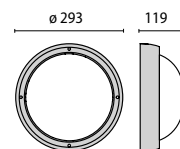

EKO+26/G DETEK HF

E27	max 1x21w	FBT	WH1	I	302298
E27	max 1x21w	FBT	GR2	I	302299
E27	max 1x21w	FBT	AN3	I	302300

IK07 2J xx5