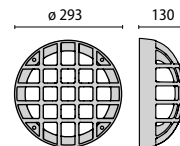

ACCESSORIES / ZUBEHÖR

DESCRIPTION / BESCHREIBUNG	COLOUR FARBE	CODE BESTELLNR.	EURO
PC Diffuser Eko 26/Diffusor PC Eko 26		310312	

PACKAGE SIZE / VERPACKUNGSMASSE