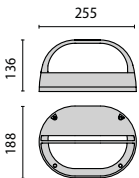

E27
1x16W Dulux EL Longlife
1x15W Megaman Liliput Plus Ingenium
1x15W GE Electronic Biax Eco

E27
max 1x60W

G24q-2
1x18W