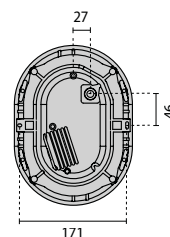

IK07 2J xx5

E27
1x16W Dulux EL Longlife
1x15W Megaman Liliput Plus Ingenium
1x15W GE Electronic Biax Eco

E27
max 1x60W

G24q-2
1x18W

PACKAGE SIZE / VERPACKUNGSMABE

30 x 76 x 22 cm
(master x 5)

DISTANCE BETWEEN FIXING HOLES / BOHRLOCHABSTAND