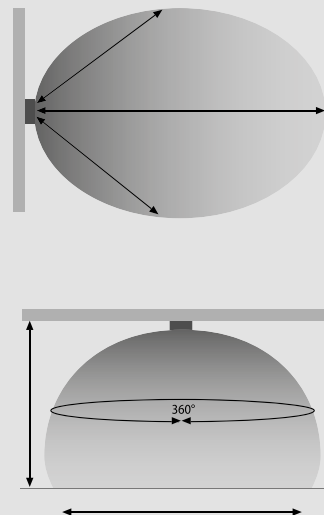

Wand- und Deckenleuchten für Innen- und Außenbereiche mit integriertem HF-Bewegungsmelder, bestehend aus:

- → Gehäuse, Ring und Gitterblende aus lackiertem Aluminiumdruckguss
- → Diffusor aus Pressglas, Innenseite mattiert,
- → EPDM-Dichtung,
- → Ring und Gitterblende sind mit dem Diffusor fest verbunden,
- → Äußere Schrauben aus Edelstahl,
- → Leuchte ist nicht für Durchgangsverdrahtung geeignet;
- → Eingebauter Hochfrequenzsensor (HF) mit Dauerbetrieb bei einer Frequenz von 5,8 Ghz+/- 75 Mhz
- → Die Einstellung erfolgt über Potentiometer, Tageslichtsensor (5-1000 lux), Zeitdauersensor (10-300s) und Empfindlichkeitssensor (20-100%),
- → Max. Last 400 W für Glühlampen oder 200W für Leuchtstofflampen
- → Dank des in den Sensor eingebauten Schutzmoduls können mehrere Leuchten im selben Raum ohne gegenseitige Störung installiert werden,
- → Maximale Reichweite bis 8 m

LAMPHOLDER	COLOUR CLASS	COS φ	CODE	NOTES
FASSUNG W	ILCOS FARBE KLASSE	KELVIN ≥ 0,9 EEI	BESTELLNR.	BEMERKNG. EURO

EKO+26 DETEK HF

E27	max 1x21w	FBT	WH1	I	302292
E27	max 1x21w	FBT	GR2	I	302293
E27	max 1x21w	FBT	AN3	I	302294

IK07 2J xx5