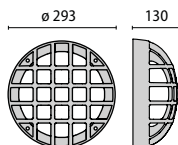

E27	E27	G24q-1	G24q-2	G24q-3	G8,5
1x21W Dulux EL Longlife	max 1x100W	1x13W	2x18W	1x26/32W	1x35W
1x23W Megaman Liliput Plus Ingenium					
1x23W Philips PL-E					

EKO+26/G EM/3P

Fluorescent - electronic ballast 220/240V 50/60Hz/Leuchtstofflampen - EVG 220/240V 50/60Hz										
G24q-1	1x13w	FSQ	WH1	I		• A2				3021965
G24q-1	1x13w	FSQ	GR2	I		• A2				3021975
G24q-1	1x13w	FSQ	AN3	I		• A2				3021985

IK10 20J xx9

IK10 20J

G24q-1
1x13W