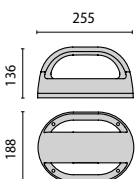

E27
1x16W Dulux EL Longlife
1x15W Megaman Liliput Plus Ingenium
1x15W GE Electronic Biax Eco

E27
max 1x60W

G24q-2
1x18W

WH1
WHITE
WEISS

GR2
GLOSS METALLIC GREY
GRAU METALLIC, POLIERT

AN3
MAT METALLIC ANTHRACITE
ANTHRAZIT METALLIC, MATT