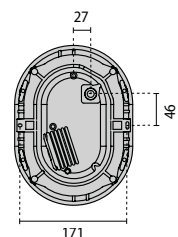

IK10 20J xx9

IK10 20J

E27
1x16W Dulux EL Longlife
1x15W Megaman Liliput Plus Ingenium
1x15W GE Electronic Biax Eco

E27
max 1x60W

G24q-2
1x18W

PACKAGE SIZE / VERPACKUNGSMAßE

30 x 76 x 22 cm
(master x 5)

DISTANCE BETWEEN FIXING HOLES / BOHRLOCHABSTAND