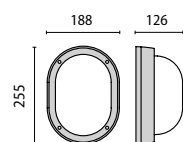

IK07 2J xx5

E27
1x16W Dulux EL Longlife
1x15W Megaman Liliput Plus Ingenium
1x15W GE Electronic Biax Eco

E27
max 1x60W

G24q-2
1x18W

PACKAGE SIZE / VERPACKUNGSMABE

30 x 76 x 22 cm
(master x 5)

DISTANCE BETWEEN FIXING HOLES / BOHRLOCHABSTAND