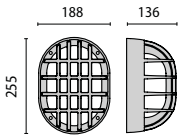

E27
1x16W Dulux EL Longlife
1x15W Megaman Liliput Plus Ingenium
1x15W GE Electronic Biax Eco

E27
max 1x60W

G24q-2
1x18W