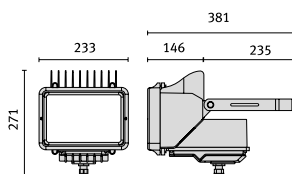

FOCUS3 150

Discharge - magnetic ballast/Entladungslampe - VVG

RX7s	1x150w	MD	BK1	I	•	• ≤B2	007830
RX7s	1x150w	MD	GR1	I	•	• ≤B2	007831

IK08 5J xx5

RX7s
max 1x150W

PACKAGE SIZE / VERPACKUNGSMASSE

FOCUS3 400
21,5 x 26 x 28 cm
(master x 1)

FOCUS3 70, FOCUS3 150
27 x 27 x 36 cm
(master x 1)

If information about Kelvin degrees is provided, this means that the lamp is included.
Bei Angabe der Grad in Kelvin ist die Lampe eingeschlossen.