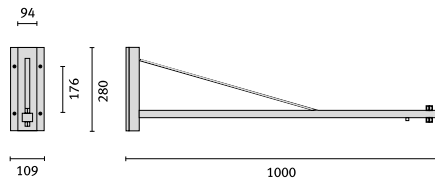

FOCUS3

ACCESSORIES

Arm

Painted steel 1M extension arm for wall mounting

Louvre

Black opaque painted aluminium louvre

Bracket

Painted steel bracket for wall mounting. (18,5 cm)

Post top bracket

The luminaire can be mounted onto Ø60mm post using the painted die-cast aluminium post top bracket.

008982

ZUBEHÖR

Halterung

Halterung aus lackiertem Stahl zur Wandmontage (1 m)

Blendschutz

Blendschutz aus Aluminium, mattschwarz lackiert

Bügel

Bügel aus lackiertem Stahl zur Wandmontage (18,5 cm)

Verbindungsstück

Die Leuchte kann mit diesem Verbindungsstück aus lackiertem Aluminiumdruckguss auch auf Masten mit ø 60 mm montiert werden.

DESCRIPTION / BESCHREIBUNG	COLOUR FARBE	CODE BESTELLNR.	EURO
Barn doors/Blendschutzklappen	BK1	008978	
Louvre grill/Raster	BK1	000843	
Adapter for round poles/Mastaufsatzstück für Mastzopf Ø 60 mm	BK1	008979	
Bracket/Wandsockel cm. 18,5	BK1	008980	
Extension arm (L=1M)/Ausleger (L=1M)	BK1	008982