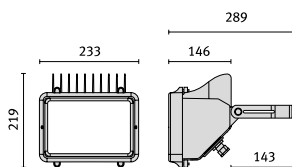

FOCUS3 70

Discharge - magnetic ballast/Entladungslampe - VVG

RX7s	1x70w	MD	BK1	I	•	• ≤B2	007827
RX7s	1x70w	MD	GR1	I	•	• ≤B2	007828

IK08 5J xx5

RX7s
max 1x70W