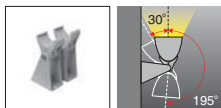

**Accessories**

**2379 Mounting brackets**  
2 pcs. adjustable.  
Available in colour 29.

**2380 Mounting brackets**  
2 pcs. adjustable.  
Available in colour 29.

**2381 Mounting brackets**  
2 pcs. adjustable and extendable.  
Available in colour 29.