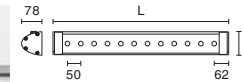

Fronteluce LED

3195-RGB	With 12x3W LED RGB	L: 674	
3196-RGB	With 18x3W LED RGB	L: 974	
3197-RGB	With 24x3W LED RGB	L: 1274	
3198-K30D25	With 12x3W LED 3000K 1500lm	L: 674	25°
3198-K63D25	With 12x3W LED 6300K 1800lm	L: 674	25°
3199-K30D25	With 18x3W LED 3000K 2300lm	L: 974	25°
3199-K63D25	With 18x3W LED 6300K 2750lm	L: 974	25°
3200-K30D25	With 24x3W LED 3000K 3000lm	L: 1274	25°
3200-K63D25	With 24x3W LED 6300K 3600lm	L: 1274	25°

Passive dissipation, inclusive of integral driver 220-240V 50/60Hz. CRI>80.
Dali/1-10V DC dimmable version drivers are available upon request. Other colour temperatures K or CRI are available upon request.