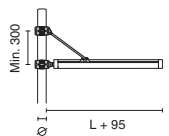

2395 Pole mounted bracket set
Ø 120mm

For one fixture.
Available in colour 29.