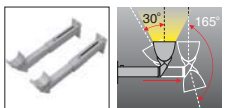

**Accessories**

**2379 Mounting brackets**  
2 pcs. adjustable.  
Available in colour 29.

**2380 Mounting brackets**  
2 pcs. adjustable.  
Available in colour 29.

**2381 Mounting brackets**  
2 pcs. adjustable and extendable.  
Available in colour 29.