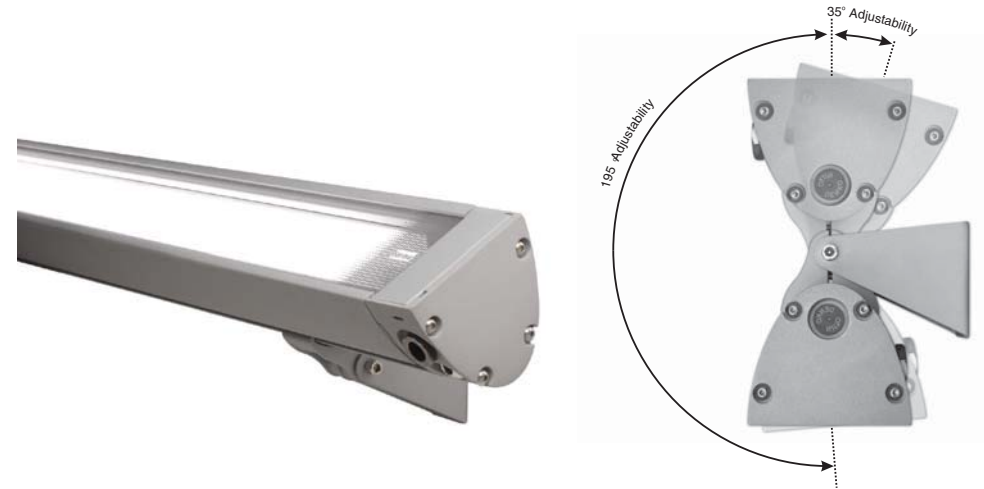

Fronteluce LED

3195-RGB	With 12x3W LED RGB	L: 674	
3196-RGB	With 18x3W LED RGB	L: 974	
3197-RGB	With 24x3W LED RGB	L: 1274	
3198-K30D25	With 12x3W LED 3000K 1500lm	L: 674	25°
3198-K63D25	With 12x3W LED 6300K 1800lm	L: 674	25°
3199-K30D25	With 18x3W LED 3000K 2300lm	L: 974	25°
3199-K63D25	With 18x3W LED 6300K 2750lm	L: 974	25°
3200-K30D25	With 24x3W LED 3000K 3000lm	L: 1274	25°
3200-K63D25	With 24x3W LED 6300K 3600lm	L: 1274	25°

Passive dissipation, inclusive of integral driver 220-240V 50/60Hz. CRI>80.
Dali/1-10V DC dimmable version drivers are available upon request. Other colour temperatures K or CRI are available upon request.

Fronteluce LED

3486-K30	With 40W LED 3000K 2400lm	L: 674	
3486-K40	With 40W LED 4000K 2600lm	L: 674	
3487-K30	With 60W LED 3000K 3600lm	L: 974	
3487-K40	With 60W LED 4000K 3900lm	L: 974	
3488-K30	With 80W LED 3000K 4800lm	L: 1274	
3488-K40	With 80W LED 4000K 5200lm	L: 1274	

With frosted safety glass.
Passive dissipation, inclusive of integral driver 220-240V 50/60Hz. CRI>80.
Dali/Leading-Trailing edge/1-10V DC/PWM dimmable drivers options upon request. Other colour temperatures K or CRI are available upon request.