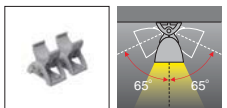

Accessories

2379 Mounting brackets
2 pcs. adjustable.
Available in colour 29.