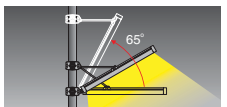

2394 Pole mounted bracket set
Ø 102mm