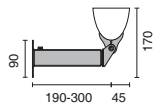

**Accessories**

**2379 Mounting brackets**  
2 pcs. adjustable.  
Available in colour 29.

**2380 Mounting brackets**  
2 pcs. adjustable.  
Available in colour 29.

**2381 Mounting brackets**  
2 pcs. adjustable and extendable.  
Available in colour 29.