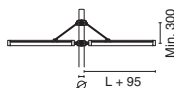

**2382 Suspension set**  
2 pcs. 1500mm wire hangers and one power supply cable.  
Available in colour 29.

**2394 Pole mounted bracket set**  
Ø 102mm

**2395 Pole mounted bracket set**  
Ø 120mm

For one fixture.  
Available in colour 29.