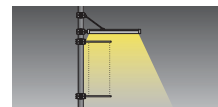

**2355 Pole mounted bracket set**  
Ø 102mm

**2366 Pole mounted bracket set**  
Ø 120mm

For two fixtures.  
Available in colour 29.

**2567 Wall mounted set**  
Available in colour 29

**Accessories**

**2568 Billboard set** Ø 102mm