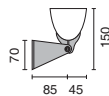

2381 Mounting brackets
2 pcs. adjustable and extendable.
Available in colour 29.