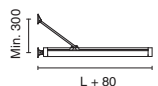

Fronteluce T5

3159	14/24W	G5 T5		L: 674
3160	21/39W	G5 T5		L: 974
3161	28/54W	G5 T5		L: 1274
3162	35/49/80W	G5 T5		L: 1574

With integral electronic control gear 220-240V 50/60Hz.

Accessories

2379 Mounting brackets
2 pcs. adjustable.
Available in colour 29.

2380 Mounting brackets
2 pcs. adjustable.
Available in colour 29.

2381 Mounting brackets
2 pcs. adjustable and extendable.
Available in colour 29.

2382 Suspension set
2 pcs. 1500mm wire hangers and one power supply cable.
Available in colour 29.

2394 Pole mounted bracket set
Ø 102mm

2395 Pole mounted bracket set
Ø 120mm

For one fixture.
Available in colour 29.

2355 Pole mounted bracket set
Ø 102mm

2366 Pole mounted bracket set
Ø 120mm

For two fixtures.
Available in colour 29.

2567 Wall mounted set
Available in colour 29

Accessories

2568 Billboard set Ø 102mm

2569 Billboard set Ø 120mm

For one banner.
Available in colour 29.

2570 Billboard set Ø 102mm

2571 Billboard set Ø 120mm

For two banners.
Available in colour 29.

2975 DMX Switchboard

Power supply: 110-240V 50/60Hz.
Installation: Plastic recessing box included.
IP40.
Control signal: DMX512.
Control channel: 60 channels.
For details, please see p.426.

2478 IP65 Extension signal cable L: 1000

2479 IP65 Extension signal cable L: 2000

For RGB with M/F connectors.

2577 IP68 Fast Connector M20

(Ø 6÷12mm)