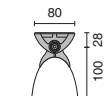

**Accessories**

**2379 Mounting brackets**  
2 pcs. adjustable.  
Available in colour 29.

**2380 Mounting brackets**  
2 pcs. adjustable.  
Available in colour 29.

**2381 Mounting brackets**  
2 pcs. adjustable and extendable.  
Available in colour 29.