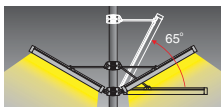

2395 Pole mounted bracket set
Ø 120mm

For one fixture.
Available in colour 29.