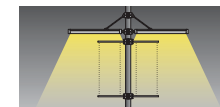

Fronteluce T5

3159	14/24W	G5 T5		L: 674
3160	21/39W	G5 T5		L: 974
3161	28/54W	G5 T5		L: 1274
3162	35/49/80W	G5 T5		L: 1574

With integral electronic control gear 220-240V 50/60Hz.

Accessories

2379 Mounting brackets
2 pcs. adjustable.
Available in colour 29.

2380 Mounting brackets
2 pcs. adjustable.
Available in colour 29.

2381 Mounting brackets
2 pcs. adjustable and extendable.
Available in colour 29.

2382 Suspension set
2 pcs. 1500mm wire hangers and one power supply cable.
Available in colour 29.

2394 Pole mounted bracket set
Ø 102mm

2395 Pole mounted bracket set
Ø 120mm

For one fixture.
Available in colour 29.

2355 Pole mounted bracket set
Ø 102mm

2366 Pole mounted bracket set
Ø 120mm

For two fixtures.
Available in colour 29.

2567 Wall mounted set
Available in colour 29

Accessories

2568 Billboard set Ø 102mm

2569 Billboard set Ø 120mm

For one banner.
Available in colour 29.

2570 Billboard set Ø 102mm

2571 Billboard set Ø 120mm

For two banners.
Available in colour 29.

2975 DMX Switchboard

Power supply: 110-240V 50/60Hz.
Installation: Plastic recessing box included.
IP40.
Control signal: DMX512.
Control channel: 60 channels.
For details, please see p.426.

2478 IP65 Extension signal cable L: 1000

2479 IP65 Extension signal cable L: 2000

For RGB with M/F connectors.

2577 IP68 Fast Connector M20

(Ø 6÷12mm)