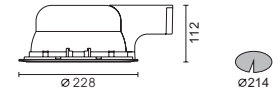

Galaxis Polished & Darklight & Turbo

Colour
11 75

Galaxis-Polished & Darklight & Turbo

Fixed recessed energy saving luminaries

Features

- → Ceiling trim and whole body housing made of die cast aluminum.
- → Polished reflector made of super pure aluminium.
- → Supplied with safety glass.
- → Installation springs suitable for ceiling thickness up to max. 25mm.
- → Cable length 500mm.
- → Control gear in pre-wired remote unit has to be ordered separately.
- → Designed and manufactured to comply with European standard EN 60598

Applications

- → Ideal for application and designs with energy saving concerns.
- → Maintenance Friendly.
- → Wide range of wattages.
- → Application areas: offices, banks, retails, department stores, corridors, residential, restaurants, and hotels.

Galaxis-Polished

5997	2 x 18W	G24q-2	
5998	2 x 26W	G24q-3	
5999	2 x 32W	GX24q-3	

Control gear not included. To be ordered separately.

IP44 Safety Glass Included

Ø214

Galaxis-Darklight

5863	2 x 18W	G24q-2	
5864	2 x 26W	G24q-3	
5865	2 x 32W	GX24q-3	

Control gear not included. To be ordered separately.

IP44 Safety Glass Included

Ø214

Galaxis-Turbo

5862	2 x 18W	G24q-2	
5857	2 x 26W	G24q-3	
5861	2 x 32W	GX24q-3	

Control gear not included. To be ordered separately.

IP44 Safety Glass Included

Ø214

Accessories

Emergency Kit

For details, please see P.291