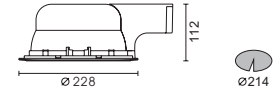

Galaxis Polished & Darklight & Turbo

Colour
11 75

Galaxis-Polished & Darklight & Turbo

Fixed recessed energy saving luminaries

Features

- → Ceiling trim and whole body housing made of die cast aluminum.
- → Polished reflector made of super pure aluminium.
- → Supplied with safety glass.
- → Installation springs suitable for ceiling thickness up to max. 25mm.
- → Cable length 500mm.
- → Control gear in pre-wired remote unit has to be ordered separately.
- → Designed and manufactured to comply with European standard EN 60598

Applications

- → Ideal for application and designs with energy saving concerns.
- → Maintenance Friendly.
- → Wide range of wattages.
- → Application areas: offices, banks, retails, department stores, corridors, residential, restaurants, and hotels.

Galaxis-Polished

5997	2 x 18W	G24q-2	
5998	2 x 26W	G24q-3	
5999	2 x 32W	GX24q-3	

Control gear not included. To be ordered separately.

IP44 Safety Glass Included

Ø214

Galaxis-Darklight

5863	2 x 18W	G24q-2	
5864	2 x 26W	G24q-3	
5865	2 x 32W	GX24q-3	

Control gear not included. To be ordered separately.

IP44 Safety Glass Included

Ø214

Galaxis-Turbo

5862	2 x 18W	G24q-2	
5857	2 x 26W	G24q-3	
5861	2 x 32W	GX24q-3	

Control gear not included. To be ordered separately.

IP44 Safety Glass Included

Ø214

Accessories

Emergency Kit

For details, please see P.291