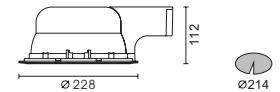

Ø214

Accessories

Emergency Kit

For details, please see P.291