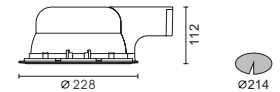

Accessories

Emergency Kit

For details, please see P.291