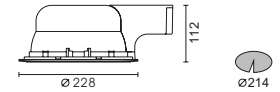

Galaxis-Turbo

5862	2 x 18W	G24q-2	
5857	2 x 26W	G24q-3	
5861	2 x 32W	GX24q-3	

Control gear not included. To be ordered separately.

IP44 Safety Glass Included