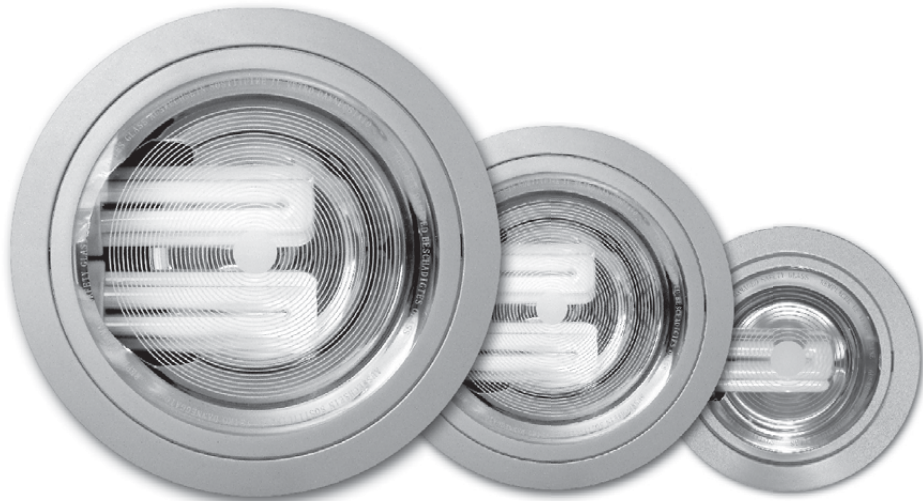

Galaxis Round

Galaxis-Round
Fixed recessed energy saving luminaries for fluorescent or metal halide systems.

- Features**
- Ceiling trim and whole body housing made of die cast aluminium.
 - Polished reflector made of super pure aluminium.
 - Supplied with safety glass with the option of frosted glass.
 - Installation springs suitable for ceiling thickness up to max. 25mm.
 - Cable length 500mm.
 - Control gear in pre-wired remote unit has to be ordered separately.
 - Designed and manufactured to comply with European standard EN 60598.

- Applications**
- Ideal for application and designs with energy saving concerns.
 - Maintenance Friendly.
 - Wide range of wattages.
 - Mini & Micro Galaxis version also available. Ideal for use in areas with less available ceiling surfaces or smaller spaces.
 - Application areas: offices, banks, retails, department stores, corridors, residential, restaurants, and hotels.