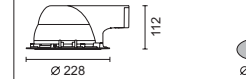

Control gear not included. To be ordered separately.

IP44 Safety Glass Included

Mini-Galaxis

5813	1 x 13W	G24q-1	
5814	1 x 18W	G24q-2	
5815	2 x 13W	G24q-1	
5781	2 x 18W	G24q-2	

Control gear not included. To be ordered separately.