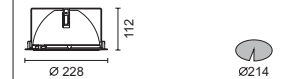

Galaxis Round

Galaxis-Round
Fixed recessed energy saving luminaries for fluorescent or metal halide systems.

1. **Features**
2. → Ceiling trim and whole body housing made of die cast aluminium.
   - → Polished reflector made of super pure aluminium.
   - → Supplied with safety glass with the option of frosted glass.
   - → Installation springs suitable for ceiling thickness up to max. 25mm.
   - → Cable length 500mm.
   - → Control gear in pre-wired remote unit has to be ordered separately.
   - → Designed and manufactured to comply with European standard EN 60598.

1. **Applications**
2. → Ideal for application and designs with energy saving concerns.
   - → Maintenance Friendly.
   - → Wide range of wattages.
   - → Mini & Micro Galaxis version also available. Ideal for use in areas with less available ceiling surfaces or smaller spaces.
   - → Application areas: offices, banks, retails, department stores, corridors, residential, restaurants, and hotels.

formalighting

Galaxis-Round

5569	1 x 13W	G24q-1	
5570	1 x 18W	G24q-2	
5571	1 x 26W	G24q-3	
5572	2 x 13W	G24q-1	
5573	2 x 18W	G24q-2	
5574	2 x 26W	G24q-3	
5170	1 x 32W	GX24q-3	
5171	1 x 42W	GX24q-4	
5172	2 x 32W	GX24q-3	
5565	2 x 42W	GX24q-4	

Control gear not included. To be ordered separately.

IP44 Safety Glass Included

Mini-Galaxis

5813	1 x 13W	G24q-1	
5814	1 x 18W	G24q-2	
5815	2 x 13W	G24q-1	
5781	2 x 18W	G24q-2	

Control gear not included. To be ordered separately.

IP44 Safety Glass Included

Micro-Galaxis

5695	1 x 18W	GX24q-2	

Control gear not included. To be ordered separately.

IP44 Safety Glass Included

5844	1 x 20W	PGJ5 CDM-TM Metal halide	

Control gear not included. To be ordered separately.

IP44 Safety Glass Included

5175	70W	Rx7s HIT-DE	
5162	150W	Rx7s HIT-DE	

Control gear not included. To be ordered separately.

5176	300W	R7s QT-DE	

IP44 Safety Glass Included

5846