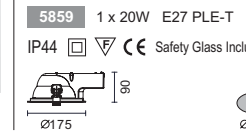

Control gear not included. To be ordered separately.

IP44 Safety Glass Included

Mini-Galaxis

5813	1 x 13W	G24q-1	
5814	1 x 18W	G24q-2	
5815	2 x 13W	G24q-1	
5781	2 x 18W	G24q-2	

Control gear not included. To be ordered separately.

IP44 Safety Glass Included

Micro-Galaxis

5695	1 x 18W	GX24q-2	
------	---------	---------	--

Control gear not included. To be ordered separately.

IP44 Safety Glass Included

5844	1 x 20W	PGJ5 CDM-TM Metal halide	
------	---------	--------------------------	--