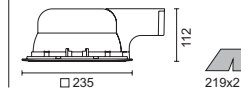

Galaxis-Square

5575	1 x 13W	G24q-1	
5576	1 x 18W	G24q-2	
5577	1 x 26W	G24q-3	
5578	2 x 13W	G24q-1	
5579	2 x 18W	G24q-2	
5580	2 x 26W	G24q-3	
5183	1 x 32W	GX24q-3	
5184	1 x 42W	GX24q-4	
5185	2 x 32W	GX24q-3	
5566	2 x 42W	GX24q-4	

Control gear not included. To be ordered separately.

IP44 Safety Glass Included