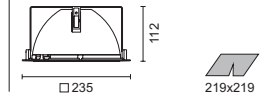

5187	70W	Rx7s	HIT-DE	
5188	150W	Rx7s	HIT-DE	

Control gear not included. To be ordered separately.

IP44 Safety Glass Included

5189	300W	R7s	QT-DE	

IP44 Safety Glass Included

Mini-Galaxis Square

RA41	1 x 13W	G24q-1	
RA42	1 x 18W	G24q-2	
RA43	2 x 13W	G24q-1	
RA44	2 x 18W	G24q-2	

Control gear not included. To be ordered separately.

IP44 Safety Glass Included