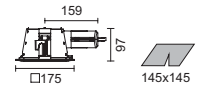

Micro-Galaxis Square

RB69	1 x 18W	GX24q-2	

Control gear not included. To be ordered separately.

IP44 Safety Glass Included