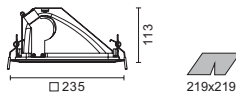

Galaxis-Wallwasher

- **5757** 1 x 26W G24q-3
- **5758** 1 x 32W GX24q-3
- **5759** 1 x 42W GX24q-4

Control gear not included. To be ordered separately.

IP44 Safety Glass Included

- **5760** 70W Rx7s HIT-DE
- **5761** 150W Rx7s HIT-DE

Control gear not included. To be ordered separately.

IP44 Safety Glass Included

Accessories

Emergency Kit

For details, please see P.291

formalighting