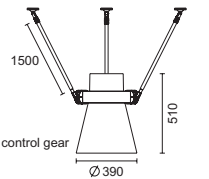

Mini Galileo Pendant with rods

Spot 10°	Flood 40°				
3282	3380	1X35W	G12 CDM-T Metal halide		
3330	3365	1X70W	G12 CDM-T Metal halide		

Inclusive of integral electronic M.H. control gear 220-240V 50/60Hz.

3347 With 21W (21x1W) LED WHITE

IP66 IK08