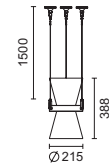

Colour
10 29

Mega Galileo Pendant with wires - Up / Down

Spot 10°	Flood 40°				
3272	3371	1X150W	G12 CDM-T Metal halide		
3336	3372	1X250W	G12 CDM-T Metal halide		
3337	3373	1X250W	E40 HQI-T Metal halide		

Inclusive of integral electronic 220-240V 50/60Hz or conventional 230V 50Hz M.H. control gear

3338 With 42W (42x1W) LED WHITE

IP66 IK08

Mini Galileo Pendant with wires - Up / Down

Spot 10°	Flood 40°				
3281	3374	1X35W	G12 CDM-T Metal halide		
3329	3364	1X70W	G12 CDM-T Metal halide		

Inclusive of integral electronic M.H. control gear 220-240V 50/60Hz.

3339 With 21W (21x1W) LED WHITE

IP66 IK08

Mega Galileo Pendant with wires - Up & Down

Spot 10°	Flood 40°				
3340	3375	2X150W	G12 CDM-T Metal halide		

Inclusive of integral conventional M.H. control gear 220-240V 50/60Hz.

3341 With 2x42W (2x42x1W) LED WHITE

IP66 IK08

Mini Galileo Pendant with wires - Up & Down

Spot 10°	Flood 40°				
3342	3376	2X35W	G12 CDM-T Metal halide		

Inclusive of integral conventional M.H. control gear 220-240V 50/60Hz.

3343 With 2x21W (2x21x1W) LED WHITE

IP66 IK08

Colour
10 29

Mega Galileo Pendant with rods

Spot 10°	Flood 40°				
3273	3377	1X150W	G12 CDM-T Metal halide		
3344	3378	1X250W	G12 CDM-T Metal halide		
3345	3379	1X250W	E40 HQI-T Metal halide		

Inclusive of integral electronic 220-240V 50/60Hz or conventional 230V 50Hz M.H. control gear

3346 With 42W (42x1W) LED WHITE

IP66 IK08

Mini Galileo Pendant with rods

Spot 10°	Flood 40°				
3282	3380	1X35W	G12 CDM-T Metal halide		
3330	3365	1X70W	G12 CDM-T Metal halide		

Inclusive of integral electronic M.H. control gear 220-240V 50/60Hz.

3347 With 21W (21x1W) LED WHITE

IP66 IK08

Mega Galileo Pendant with rods - Up/Down

Spot 10°	Flood 40°				
3348	3381	2X150W	G12 CDM-T Metal halide		

Inclusive of integral electronic M.H. control gear 220-240V 50/60Hz.

3349 With 2x42W (2x42x1W) LED WHITE