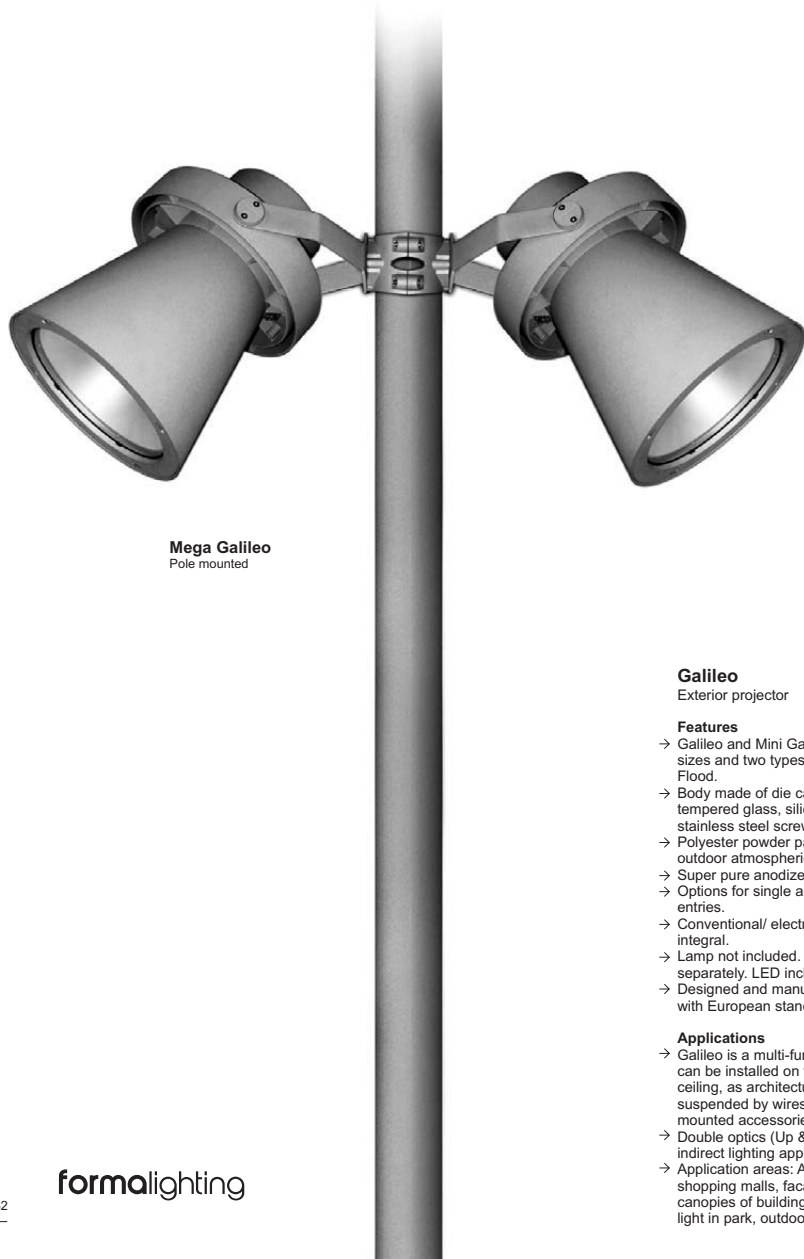

# Galileo IP66

Design by Franco Mirenski

**Mega Galileo**  
Pole mounted