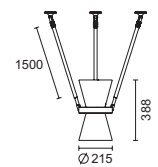

Colour
10 29

Mega Galileo Pendant with wires - Up / Down

Spot 10°	Flood 40°				
3272	3371	1X150W	G12 CDM-T Metal halide		
3336	3372	1X250W	G12 CDM-T Metal halide		
3337	3373	1X250W	E40 HQI-T Metal halide		

Inclusive of integral electronic 220-240V 50/60Hz or conventional 230V 50Hz M.H. control gear

3338 With 42W (42x1W) LED WHITE

IP66 IK08

Mini Galileo Pendant with wires - Up / Down

Spot 10°	Flood 40°				
3281	3374	1X35W	G12 CDM-T Metal halide		
3329	3364	1X70W	G12 CDM-T Metal halide		

Inclusive of integral electronic M.H. control gear 220-240V 50/60Hz.

3339 With 21W (21x1W) LED WHITE

IP66 IK08

Mega Galileo Pendant with wires - Up & Down

Spot 10°	Flood 40°				
3340	3375	2X150W	G12 CDM-T Metal halide		

Inclusive of integral conventional M.H. control gear 220-240V 50/60Hz.

3341 With 2x42W (2x42x1W) LED WHITE

IP66 IK08

Mini Galileo Pendant with wires - Up & Down

Spot 10°	Flood 40°				
3342	3376	2X35W	G12 CDM-T Metal halide		

Inclusive of integral conventional M.H. control gear 220-240V 50/60Hz.

3343 With 2x21W (2x21x1W) LED WHITE

IP66 IK08

Colour
10 29

Mega Galileo Pendant with rods

Spot 10°	Flood 40°				
3273	3377	1X150W	G12 CDM-T Metal halide		
3344	3378	1X250W	G12 CDM-T Metal halide		
3345	3379	1X250W	E40 HQI-T Metal halide		

Inclusive of integral electronic 220-240V 50/60Hz or conventional 230V 50Hz M.H. control gear

3346 With 42W (42x1W) LED WHITE

IP66 IK08

Mini Galileo Pendant with rods

Spot 10°	Flood 40°				
3282	3380	1X35W	G12 CDM-T Metal halide		
3330	3365	1X70W	G12 CDM-T Metal halide		

Inclusive of integral electronic M.H. control gear 220-240V 50/60Hz.

3347 With 21W (21x1W) LED WHITE

IP66 IK08

Mega Galileo Pendant with rods - Up/Down

Spot 10°	Flood 40°				
3348	3381	2X150W	G12 CDM-T Metal halide		

Inclusive of integral electronic M.H. control gear 220-240V 50/60Hz.

3349 With 2x42W (2x42x1W) LED WHITE