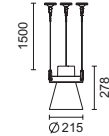

Mega Galileo Pendant with wires - Up & Down

Spot 10°	Flood 40°				
3340	3375	2X150W	G12 CDM-T Metal halide		

Inclusive of integral conventional M.H. control gear 220-240V 50/60Hz.

3341 With 2x42W (2x42x1W) LED WHITE

IP66 IK08