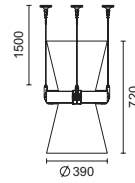

Mini Galileo Pendant with wires - Up & Down

Spot 10°	Flood 40°				
3342	3376	2X35W	G12 CDM-T Metal halide		

Inclusive of integral conventional M.H. control gear 220-240V 50/60Hz.

3343 With 2x21W (2x21x1W) LED WHITE

IP66 IK08