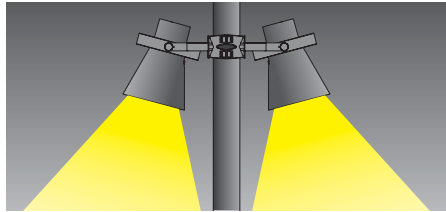

### Applications

- Galileo is a multi-functions projector that can be installed on the ground/ wall/ ceiling, as architectural pendant light suspended by wires or rods, with pole mounted accessories as street light.
- Double optics (Up & down) offer direct & indirect lighting applications.
- Application areas: Airport, train stations, shopping malls, facades, outdoor canopies of building, walkways, street light in park, outdoor car park.

formalighting

**Applications**

Surface Mounted

Wall Mounted - Up & Down

Wall Mounted

Wall Mounted

Wall Mounted upwards

Wall Mounted upwards

Pole Mounted

Pole Mounted

Ceiling Mounted

Pendant with wires

Pendant upwards with wires

Pendant with rods

Pendant with rods - Up & Down

Pendant with wires - Up & Down