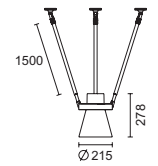

Mega Galileo Pendant with rods - Up/Down

Spot 10°	Flood 40°				
3348	3381	2X150W	G12 CDM-T Metal halide		

Inclusive of integral electronic M.H. control gear 220-240V 50/60Hz.

3349 With 2x42W (2x42x1W) LED WHITE

Inclusive of integral driver 220-240V 50/60Hz.
White Leds colours in code 93(warm 3300K) or 95(cool 6800K), other colours on request.
White Leds optics in code F(Flood) or NB(Narrow Beam), other optics on request.

IP66 IK08