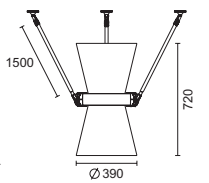

Mini Galileo Pendant with rods - Up/Down

Spot 10°	Flood 40°				
3350	3382	2X35W	G12 CDM-T Metal halide		

Inclusive of integral electronic M.H. control gear 220-240V 50/60Hz.

3351 With 2x21W (2x21x1W) LED WHITE

IP66 IK08