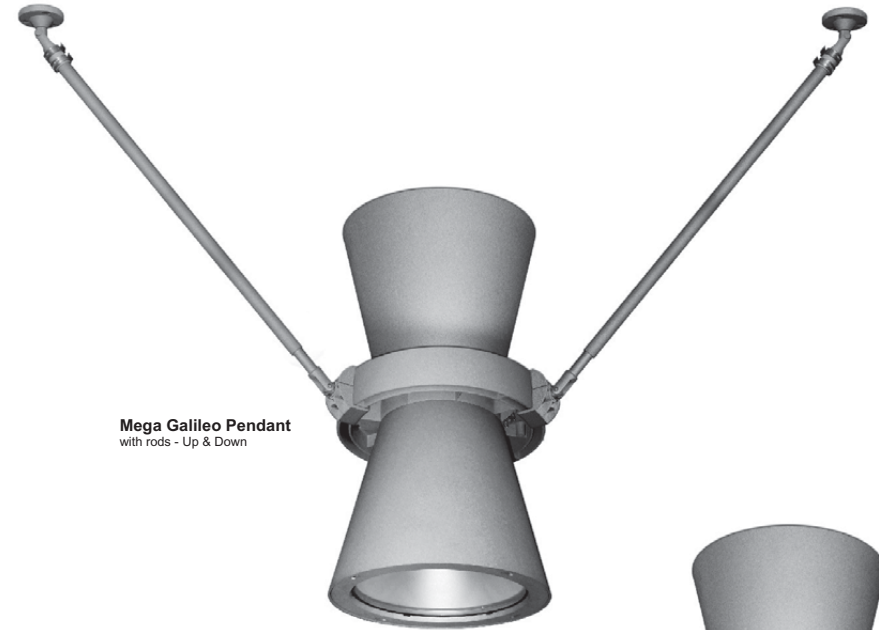

# Galileo IP66

Design by Franco Mirenski

**Mega Galileo**  
Pole mounted

## Galileo

Exterior projector

### Features

- Galileo and Mini Galileo with two different sizes and two types of optics: Spot and Flood.
- Body made of die cast aluminium with tempered glass, silicone gasket and stainless steel screws.
- Polyester powder paint resistant to outdoor atmospheric conditions.
- Super pure anodized aluminium reflector.
- Options for single and double cable entries.
- Conventional/ electronic control gear integral.
- Lamp not included. To be ordered separately. LED included.
- Designed and manufactured to comply with European standard EN 60598.

### Applications

- Galileo is a multi-functions projector that can be installed on the ground/ wall/ ceiling, as architectural pendant light suspended by wires or rods, with pole mounted accessories as street light.
- Double optics (Up & down) offer direct & indirect lighting applications.
- Application areas: Airport, train stations, shopping malls, facades, outdoor canopies of building, walkways, street light in park, outdoor car park.