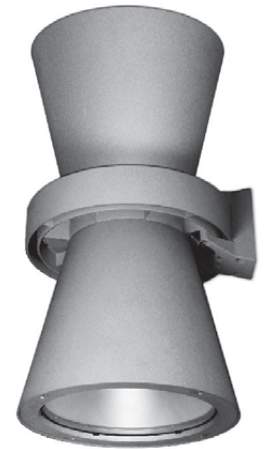

### Features

- Galileo and Mini Galileo with two different sizes and two types of optics: Spot and Flood.
- Body made of die cast aluminium with tempered glass, silicone gasket and stainless steel screws.
- Polyester powder paint resistant to outdoor atmospheric conditions.
- Super pure anodized aluminium reflector.
- Options for single and double cable entries.
- Conventional/ electronic control gear integral.
- Lamp not included. To be ordered separately. LED included.
- Designed and manufactured to comply with European standard EN 60598.

### Applications

- Galileo is a multi-functions projector that can be installed on the ground/ wall/ ceiling, as architectural pendant light suspended by wires or rods, with pole mounted accessories as street light.
- Double optics (Up & down) offer direct & indirect lighting applications.
- Application areas: Airport, train stations, shopping malls, facades, outdoor canopies of building, walkways, street light in park, outdoor car park.

**Mega Galileo Pendant**  
with rods - Up & Down

**Mega Galileo**  
Surface mounted

**Mega Galileo Wall**

Colour    
10 29

### Mega Galileo Pendant with wires - Up / Down

Spot 10°	Flood 40°				
3272	3371	1X150W	G12 CDM-T Metal halide		
3336	3372	1X250W	G12 CDM-T Metal halide		
3337	3373	1X250W	E40 HQI-T Metal halide		

Inclusive of integral electronic 220-240V 50/60Hz or conventional 230V 50Hz M.H. control gear