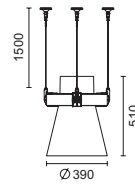

Mini Galileo Pendant with wires - Up / Down

Spot 10°	Flood 40°				
3281	3374	1X35W	G12 CDM-T Metal halide		
3329	3364	1X70W	G12 CDM-T Metal halide		

Inclusive of integral electronic M.H. control gear 220-240V 50/60Hz.

3339 With 21W (21x1W) LED WHITE

IP66 IK08