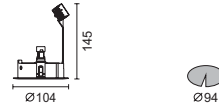

Micro-Gimbalo Trim

5396

35W GU10/GZ10
 10W GU10/GZ10 LED
 11W GU10/GZ10 CFL
 IP23

5820

20/35W GX10 MR16 M.H.
 IP23