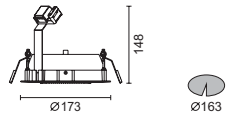

Gimbalo Trim

5231

12W E27 PAR 30 LED

IP23 Safety Glass Included