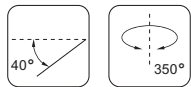

Gimbalo Trim

Gimbalo Trim
Recessed fully adjustable downlights.

- Features**
- 0° - 40° directional tilting angle and 350° horizontal rotation adjustability.
 - Made of die cast aluminum.
 - Reflector made of super pure anodized aluminium.
 - Installation springs suitable for ceiling thickness up to max. 25mm.
 - Transformer and control gear in pre-wired remote unit has to be ordered separately.
 - Designed and manufactured to comply with European standard EN 60598.