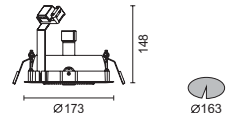

Control gear not included. To be ordered separately.

IP23 Safety Glass Included

Mini-Gimbalo Trim

5385

7W E27 PAR20 LED

Mini-Gimbalo Trim

5386

35W E27 PAR20(CDM-R) Metal halide
 Control gear not included. To be ordered separately.
 IP23