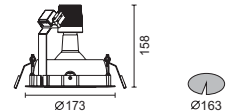

Gimbalo Trim

5374

35/70W GX8.5 CDM-R111 Metal halide

Control gear not included. To be ordered separately.

IP23 Safety Glass Included