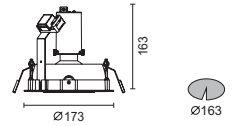

Gimbalo Trim

5228 Spot Light 10°

5229 Flood Light 40°

35/50/70W G12 CDM-T Metal halide

Control gear not included. To be ordered separately.

IP23 Safety Glass Included

Gimbalo Trim

5230