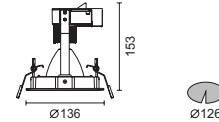

Mini-Gimbalo Trim

5387

Spot Light 15°

5388

Flood Light 55°

35/50/70W G8.5 CDM-TC Metal halide
 Control gear not included. To be ordered separately.
 IP23 Safety Glass Included

Micro-Gimbalo Trim

5395