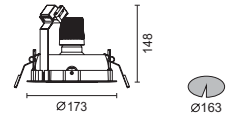

Gimbalo Trim

5232

70W E27 PAR30 (CDM-R) Metal halide

Control gear not included. To be ordered separately.

IP23 Safety Glass Included