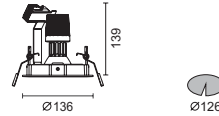

Control gear not included. To be ordered separately.

IP23 Safety Glass Included

Mini-Gimbalo Trim

5385

7W E27 PAR20 LED

Mini-Gimbalo Trim

5386

35W E27 PAR20(CDM-R) Metal halide
 Control gear not included. To be ordered separately.
 IP23