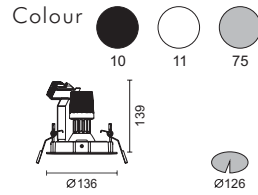

Control gear not included. To be ordered separately.

IP23 Safety Glass Included

Mini-Gimbalo Trim

5385

7W E27 PAR20 LED

Mini-Gimbalo Trim

5386

35W E27 PAR20(CDM-R) Metal halide
 Control gear not included. To be ordered separately.
 IP23