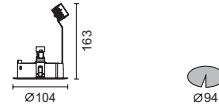

50W 12V GU5.3 MR16
 10W 12V GU5.3 MR16 LED
 Transformer not included. To be ordered separately.
 IP23

Micro-Gimbalo Trim

5396

35W GU10/GZ10
 10W GU10/GZ10 LED
 11W GU10/GZ10 CFL
 IP23

5820

20/35W GX10 MR16 M.H.
 IP23