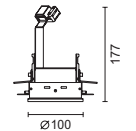

IP23

Micro-Gimbalo Trimless

5397

50W 12V GU5.3 MR16

10W 12V GU5.3 MR16 LED

Transformer not included. To be ordered separately.

IP23

Micro-Gimbalo Trimless