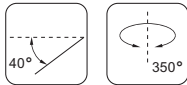

Gimbalo Trimless

Gimbalo Trimless

Recessed fully adjustable downlights.

Features

- 0° - 40° directional tilting angle and 350° horizontal rotation adjustability.
- Made of die cast aluminum.
- Reflector made of super pure anodized aluminium.
- Installation springs suitable for ceiling thickness up to max. 25mm.
- Transformer and control gear in pre-wired remote unit has to be ordered separately.
- Designed and manufactured to comply with European standard EN 60598.