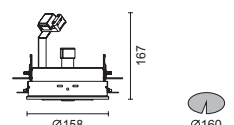

Gimbalo Trimless

Gimbalo Trimless

Recessed fully adjustable downlights.

Features

- → 0° - 40° directional tilting angle and 350° horizontal rotation adjustability.
- → Made of die cast aluminum.
- → Reflector made of super pure anodized aluminium.
- → Installation springs suitable for ceiling thickness up to max. 25mm.
- → Transformer and control gear in pre-wired remote unit has to be ordered separately.
- → Designed and manufactured to comply with European standard EN 60598.

Applications

- → Comprehensive lighting system with directional adjustability.
- → Available in 3 sizes.
- → Multiple lamp types, including HID, Halogen, and LED.
- → Application areas: retail, department stores, window displays, residential, restaurants, hotels, showrooms, exhibits.

Gimbalo Trimless

5376 Spot Light 10°

5377 Flood Light 40°

35/50/70W G12 CDM-T Metal halide Control gear not included. To be ordered separately.

IP23 Safety Glass Included

Gimbalo Trimless

5378

75W 12V G53 AR111

15W 12V G53 AR111 LED

Transformer not included. To be ordered separately.

IP23

Gimbalo Trimless

5381

12W E27 PAR 30 LED

IP23

Gimbalo Trimless

5382

70W E27 PAR30 (CDM-R) Metal halide

Control gear not included. To be ordered separately.

IP23

Gimbalo Trimless

5379

35/70W GX8.5 CDM-R111 Metal halide

Control gear not included. To be ordered separately.

IP23