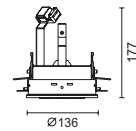

Micro-Gimbalo Trimless

5397

50W 12V GU5.3 MR16

10W 12V GU5.3 MR16 LED

Transformer not included. To be ordered separately.

IP23