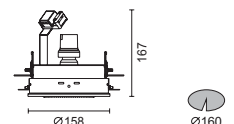

Gimbalo Trimless

5379

35/70W GX8.5 CDM-R111 Metal halide

Control gear not included. To be ordered separately.

IP23