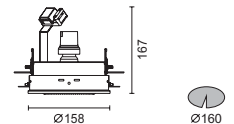

Gimbalo Trimless

5382

70W E27 PAR30 (CDM-R) Metal halide

Control gear not included. To be ordered separately.

IP23