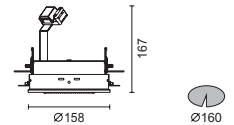

Gimbalo Trimless

5381

12W E27 PAR 30 LED

IP23