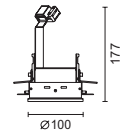

Gimbalo Trimless Accessories Table

Accessories	Coloured Filters	Refractor	UV Filter	Honeycomb Louvre	Anti-Glare Hood
Light Source					
Gimbalo Trimless					
PAR30 CDM-R	2599	2598	2600	2334	
AR111	2599	2598	2600	2334	
AR111 LED					
G12 CDM-T	2203	2206	2208	2334	
PAR30 LED	2599	2598	2600	2334	
CDM-R111					
Mini-Gimbalo Trimless					
G8.5 CDM-TC	2162	2165	2168		
PAR20 LED					
PAR20 CDM-R					
Micro-Gimbalo Trimless					
MR16	2163	2166		2172	2321
MR16 LED					
GU10/GZ10	2163	2166		2172	2321
GU10/GZ10 LED					
GU10/GZ10 CFL