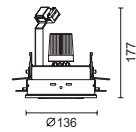

Mini-Gimbalo Trimless

5392 Spot Light 15°

5393 Flood Light 55°

35/50/70W G8.5 CDM-TC Metal halide

Control gear not included. To be ordered separately.

IP23