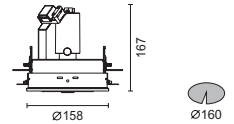

Gimbalo Trimless

5378

75W 12V G53 AR111

15W 12V G53 AR111 LED

Transformer not included. To be ordered separately.

IP23