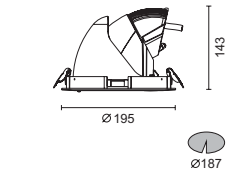

In-Out Roller

5688

35/70W GX8.5 CDM-R111 Metal halide

Control gear not included. To be ordered separately.

IP20