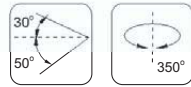

# In-Out Roller

Colour    
11 75

Tilting and rotate.