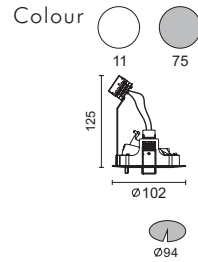

formalighting

**In-Out Micro-Roller**

**5772**

50W 12V GU5.3 MR16   
 10W 12V GU5.3 MR16 LED 

Transformer not included. To be ordered separately.

IP20    

**In-Out Micro-Roller**

**5773**