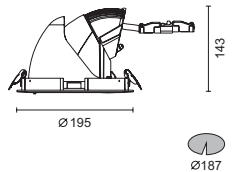

In-Out Mini-Roller

5651 Spot Light 15°

5616 Flood Light 40°

20/35/50/70W G8.5 CDM-TC Metal halide

Control gear not included. To be ordered separately.

IP43 Safety Glass Included