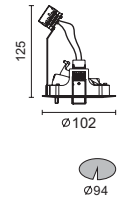

In-Out Micro-Roller

5774

20/35W GX10 MR16 Metal halide

Control gear not included. To be ordered separately.

IP20