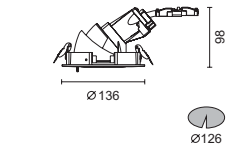

## In-Out Mini-Roller

**5651** Spot Light 15°

**5616** Flood Light 40°

20/35/50/70W G8.5 CDM-TC Metal halide

Control gear not included. To be ordered separately.

IP43    Safety Glass Included

Available on special request QT12 100W 12V