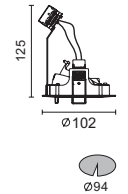

35W GU10/GZ10   
 10W GU10/ GZ10 LED   
 11W GU10/ GZ10 CFL 

IP20    

**In-Out Micro-Roller**

**5774**

20/35W GX10 MR16 Metal halide 

Control gear not included. To be ordered separately.

IP20    

**In-Out Roller Accessories Table**