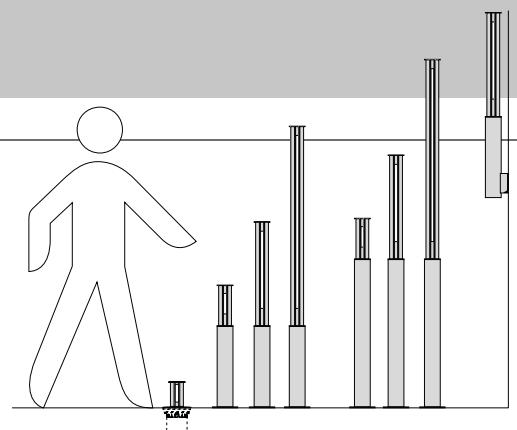

JOKER LINE

design Roberto Fiorato

Range of luminaires for wall, post or inground installation, with cylindrical diffuser and screen in extruded aluminium in different heights.

JOKER LINE is designed for use with high efficiency energy saving T5 and T8 fluorescent lamps, which are also available in various colours.

The fittings provide two light distribution patterns determined by the screening of the lamp chamber, other options available on request.

JOKER LINE and the recessed model Joker Inground are ideal for lighting pedestrian areas, entrances and access roads, to provide orientation or guidance signage. The wall model JOKER LINE WALL is ideal for being placed on colonnades and in hallways.

Fluorescent tubes T5 and T8 can give JOKER LINE interesting shades of coloured light, and add a decorative touch to the practical capacity of fluorescent light.

h max 2,2 m
h min 0,16 m

JOKER INGROUND

LUMINAIRE THAT REQUIRES A FIXING KIT FOR INSTALLATION

G24d-2 1x18 W FSQ

- Recessed inground luminaire for exterior use comprising:
- Extruded aluminium screen with four openings at 90° (Joker Inground 4) featuring directional lighting
 - Other opening arrangements available upon request
 - Cylindrical diffuser made of transparent self-extinguishing polycarbonate, class V-0 rated, 850°C glow wire test
 - Technopolymer electrical gear support, 750°C glow wire test rated
 - Painted aluminium cap and base flange
 - Technopolymer recessed kit for inground installation to be ordered separately