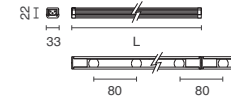

## Features

IP40

- Surface mounted LED linkable system.
- Housing made of extrusion aluminium designed for optimal passive thermal management.
- End Caps made of heat resistance thermoplastic.
- Diffuser made of tempered glass with special black texture.
- Available in 2 lengths 560mm and 960mm.
- Supplied with Snap-in mounting brackets for various fixing applications.
- Easy push and lock action for connecting together LinkLED fixtures.
- Built-in 220-240V 50/60Hz power driver. Can be linkable up to 630W.
- Light source is LED with 40.000 hrs rated life.
- Long life LED light source provides IR and UV free emission.
- Collimating lens made of optical polymer with different beam optics.
- Designed and manufactured to comply with European standard EN 60598.

## Applications

- LinkLED has an exciting new look. Radius is sleek and streamlined with a soft rounded style. Its slim compact dimensions allows it to virtually disappear into the space.
- Designed to suit the under shelf and cove light applications, it has the advantages of being available in different lengths and include latest advanced technology of LED light sources.
- Application areas: cabinet displays, showcases, under-cabinet, under-shelf, retail, residential, restaurants, galleries, museums, showrooms. Highly recommended for illuminating heat sensitive products.

Perfect straight linkage

Colour 11