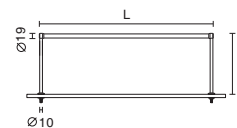

Micro StripLED

1139-K33	With 4W 12 LED 3300K 280lm	L: 340
1139-K68	With 4W 12 LED 6800K 312lm	L: 340
1138-K33	With 7W 24 LED 3300K 490lm	L: 635
1138-K68	With 7W 24 LED 6800K 546lm	L: 635
1137-K33	With 11W 36 LED 3300K 770lm	L: 930
1137-K68	With 11W 36 LED 6800K 858lm	L: 930

Passive dissipation, inclusive of remote driver 220-240V 50/60Hz.
CRI>80.
24V DC operation.

1142-K33	With 4W 12 LED 3300K 280lm	L: 340
1142-K68	With 4W 12 LED 6800K 312lm	L: 340
1141-K33	With 7W 24 LED 3300K 490lm	L: 635
1141-K68	With 7W 24 LED 6800K 546lm	L: 635
1140-K33	With 11W 36 LED 3300K 770lm	L: 930
1140-K68	With 11W 36 LED 6800K 858lm	L: 930

Passive dissipation, inclusive of remote driver 220-240V 50/60Hz.
CRI>80.
24V DC operation.