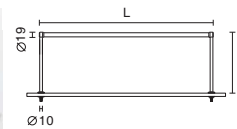

Micro StripLED

1139-K33	With 4W 12 LED 3300K 280lm	L: 340
1139-K68	With 4W 12 LED 6800K 312lm	L: 340
1138-K33	With 7W 24 LED 3300K 490lm	L: 635
1138-K68	With 7W 24 LED 6800K 546lm	L: 635
1137-K33	With 11W 36 LED 3300K 770lm	L: 930
1137-K68	With 11W 36 LED 6800K 858lm	L: 930

Passive dissipation, inclusive of remote driver 220-240V 50/60Hz.
CRI>80.
24V DC operation.

1142-K33	With 4W 12 LED 3300K 280lm	L: 340
1142-K68	With 4W 12 LED 6800K 312lm	L: 340
1141-K33	With 7W 24 LED 3300K 490lm	L: 635
1141-K68	With 7W 24 LED 6800K 546lm	L: 635
1140-K33	With 11W 36 LED 3300K 770lm	L: 930
1140-K68	With 11W 36 LED 6800K 858lm	L: 930

Passive dissipation, inclusive of remote driver 220-240V 50/60Hz.
CRI>80.
24V DC operation.