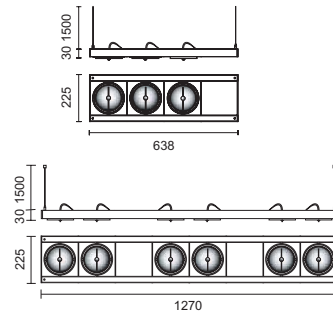

formalighting