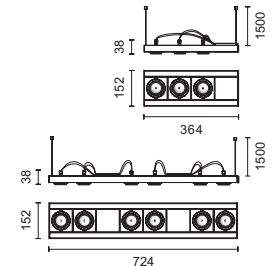

Features

- 0° - 40° versatile angles on both horizontal and vertical axis.
- Body made of extruded aluminium.
- Directional rings made of die cast aluminium.
- Electronic transformers are integrated into the aluminium body.
- Designed and manufactured to comply with European standard EN 60598.

formalighting

Micro-Multigimbalo Structure Horizontal 3

7006 3x50W 230/12V GU5.3 MR16 
IP20    

Micro-Multigimbalo Structure Horizontal 6

7007 6x50W 230/12V GU5.3 MR16 
IP20    

formalighting

Multigimbalo Structure Accessories Table