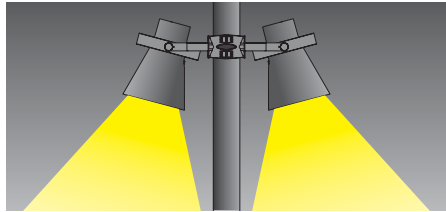

Applications

- Galileo is a multi-functions projector that can be installed on the ground/ wall/ ceiling, as architectural pendant light suspended by wires or rods, with pole mounted accessories as street light.
- Double optics (Up & down) offer direct & indirect lighting applications.
- Application areas: Airport, train stations, shopping malls, facades, outdoor canopies of building, walkways, street light in park, outdoor car park.

Wall Mounted

Wall Mounted

Wall Mounted upwards

Wall Mounted upwards

Pole Mounted

Pole Mounted

Ceiling Mounted

Pendant with wires

Pendant upwards with wires

Pendant with rods

Pendant with rods - Up & Down

Pendant with wires - Up & Down