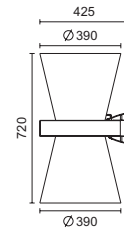

Mini Galileo Wall - Double - Up & Down

Spot 10°	Flood 40°				
3278	3366	2X35W	G12 CDM-T Metal halide		

3333 With 2x21W (2x21x1W) LED WHITE

IP66 IK08