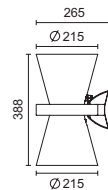

Mega Galileo Wall - Single - Up / Down

Spot 10°	Flood 40°				
3322	3358	1X150W	G12 CDM-T Metal halide		
3323	3359	1X250W	G12 CDM-T Metal halide		
3324	3360	1X250W	E40 HQI-T Metal halide		

Inclusive of integral electronic 220-240V 50/60Hz or conventional 230V 50Hz M.H. control gear

3325 With 42W (42x1W) LED WHITE

Inclusive of integral driver 220-240V 50/60Hz.
White Leds colours in code 93(warm 3300K) or 95(cool 6800K), other colours on request.
White Leds optics in code F(Flood) or NB(Narrow Beam), other optics on request.

IP66 IK08

Mini Galileo Wall - Single - Up / Down

Spot 10°	Flood 40°				
3326	3361	1X35W	G12 CDM-T Metal halide		
3327	3362	1X70W	G12 CDM-T Metal halide		

Inclusive of integral electronic M.H. control gear 220-240V 50/60Hz.

3328 With 21W (21x1W) LED WHITE

IP66 IK08

Mega Galileo Wall - Double - Up & Down

Spot 10°	Flood 40°				
3270	3363	2X150W	G12 CDM-T Metal halide		

3331 With 2x42W (2x42x1W) LED WHITE

IP66

Mini Galileo Wall - Double - Up & Down

Spot 10°	Flood 40°				
3278	3366	2X35W	G12 CDM-T Metal halide		

3333 With 2x21W (2x21x1W) LED WHITE

IP66 IK08

Accessories

Visor

2592 For Mega Galileo

2593 For Mini Galileo

Available in colours 10, 29

Antiglare Shield

2594 For Mega Galileo

2595 For Mini Galileo

Available in colour 10

IP68 Fast Connector M20

(Ø6÷12mm)

2577