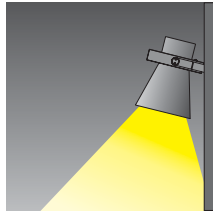

2595 For Mini Galileo

Available in colour 10

IP68 Fast Connector M20

(Ø6÷12mm)

2577

Applications

Surface Mounted

Wall Mounted - Up & Down

Wall Mounted

Wall Mounted

Wall Mounted upwards

Wall Mounted upwards

Pole Mounted

Pole Mounted

Ceiling Mounted

Pendant with wires