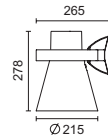

Mega Galileo Wall - Double - Up & Down

Spot 10°	Flood 40°				
3270	3363	2X150W	G12 CDM-T Metal halide		

3331 With 2x42W (2x42x1W) LED WHITE

IP66