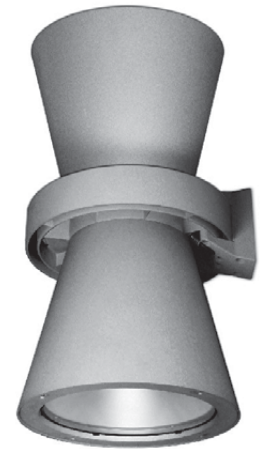

Galileo IP66

Design by Franco Mirezzi

Mega Galileo
Pole mounted

Galileo

Exterior projector

Features

- Galileo and Mini Galileo with two different sizes and two types of optics: Spot and Flood.
- Body made of die cast aluminium with tempered glass, silicone gasket and stainless steel screws.
- Polyester powder paint resistant to outdoor atmospheric conditions.
- Super pure anodized aluminium reflector.
- Options for single and double cable entries.
- Conventional/ electronic control gear integral.
- Lamp not included. To be ordered separately. LED included.
- Designed and manufactured to comply with European standard EN 60598.

Applications

- Galileo is a multi-functions projector that can be installed on the ground/ wall/ ceiling, as architectural pendant light suspended by wires or rods, with pole mounted accessories as street light.
- Double optics (Up & down) offer direct & indirect lighting applications.
- Application areas: Airport, train stations, shopping malls, facades, outdoor canopies of building, walkways, street light in park, outdoor car park.

Mega Galileo Pendant
with rods - Up & Down

Mega Galileo
Surface mounted

Mega Galileo Wall

Colour  
10 29

Mega Galileo

Spot 10°	Flood 40°				
3264	3267	1X150W	G12 CDM-T Metal halide		
3265	3268	1X250W	G12 CDM-T Metal halide		
3266	3271	1X250W	E40 HQI-T Metal halide		