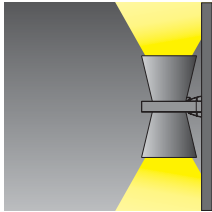

2595 For Mini Galileo

Available in colour 10

IP68 Fast Connector M20

(Ø6÷12mm)

2577

Applications

Surface Mounted

Wall Mounted - Up & Down

Wall Mounted

Wall Mounted

Wall Mounted upwards

Wall Mounted upwards

Pole Mounted

Pole Mounted

Ceiling Mounted

Pendant with wires