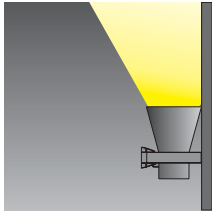

2595 For Mini Galileo

Available in colour 10

IP68 Fast Connector M20

(Ø6÷12mm)

2577

Applications

Surface Mounted

Wall Mounted - Up & Down

Wall Mounted

Wall Mounted

Wall Mounted upwards

Wall Mounted upwards

Pole Mounted

Pole Mounted

Ceiling Mounted

Pendant with wires

Pendant upwards with wires

Pendant with rods

Pendant with rods - Up & Down

Pendant with wires - Up & Down