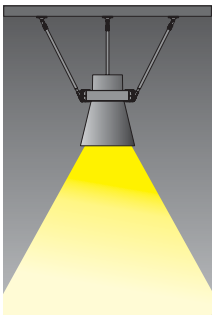

Applications

- Galileo is a multi-functions projector that can be installed on the ground/ wall/ ceiling, as architectural pendant light suspended by wires or rods, with pole mounted accessories as street light.
- Double optics (Up & down) offer direct & indirect lighting applications.
- Application areas: Airport, train stations, shopping malls, facades, outdoor canopies of building, walkways, street light in park, outdoor car park.

Wall Mounted

Wall Mounted

Wall Mounted upwards

Wall Mounted upwards

Pole Mounted

Pole Mounted

Ceiling Mounted

Pendant with wires

Pendant upwards with wires

Pendant with rods

Pendant with rods - Up & Down

Pendant with wires - Up & Down