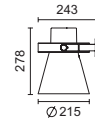

Mini Galileo Ceiling

Spot 10°	Flood 40°				
3290	3353	1X35W	G12 CDM-T Metal halide		

Inclusive of integral electronic M.H. control gear 220-240V 50/60Hz.

3292 With 21W (21x1W) LED WHITE

Inclusive of Integral driver 220-240V 50/60Hz.
White Leds colours in code 93(warm 3300K) or 95(cool 6800K), other colours on request.
White Leds optics in code F(Flood) or NB(Narrow Beam), other optics on request.

IP66