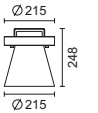

Colour
10 29

Mega Galileo

Spot 10°	Flood 40°				
3264	3267	1X150W	G12 CDM-T Metal halide		
3265	3268	1X250W	G12 CDM-T Metal halide		
3266	3271	1X250W	E40 HQI-T Metal halide		

Inclusive of integral electronic 220-240V 50/60Hz or conventional 230V 50Hz M.H. control gear

3269 With 42W (42x1W) LED WHITE

IP66

Colour
10 29

Mega Galileo Ceiling

Spot 10°	Flood 40°				
3275	3352	1X150W	G12 CDM-T Metal halide		

Inclusive of integral electronic M.H. control gear 220-240V 50/60Hz.

3276 With 42W (42x1W) LED WHITE

IP66

Mini Galileo

Spot 10°	Flood 40°				
3286	3288	1X35W	G12 CDM-T Metal halide		
3287	3279	1X70W	G12 CDM-T Metal halide		

Inclusive of integral electronic M.H. control gear 220-240V 50/60Hz.

3277 With 21W (21x1W) LED WHITE

IP66

Mini Galileo Ceiling

Spot 10°	Flood 40°				
3290	3353	1X35W	G12 CDM-T Metal halide		

Inclusive of integral electronic M.H. control gear 220-240V 50/60Hz.

3292 With 21W (21x1W) LED WHITE

Inclusive of Integral driver 220-240V 50/60Hz.
White Leds colours in code 93(warm 3300K) or 95(cool 6800K), other colours on request.
White Leds optics in code F(Flood) or NB(Narrow Beam), other optics on request.

IP66

Accessories

Pole mounted bracket set for one or two fixtures

2509	Pole Dia. 102mm
2510	Pole Dia. 120mm

Available in colours 10, 29

Visor

2592	For Mega Galileo
2593	For Mini Galileo

Available in colours 10, 29

Antiglare Shield

2594	For Mega Galileo
2595	For Mini Galileo

Available in colour 10

IP68 Fast Connector M20

($\varnothing$ 6÷12mm)

2577

Accessories

Visor

2592	For Mega Galileo
2593	For Mini Galileo

Available in colours 10, 29

Antiglare Shield

2594	For Mega Galileo
2595	For Mini Galileo

Available in colour 10

IP68 Fast Connector M20

($\varnothing$ 6÷12mm)

2577