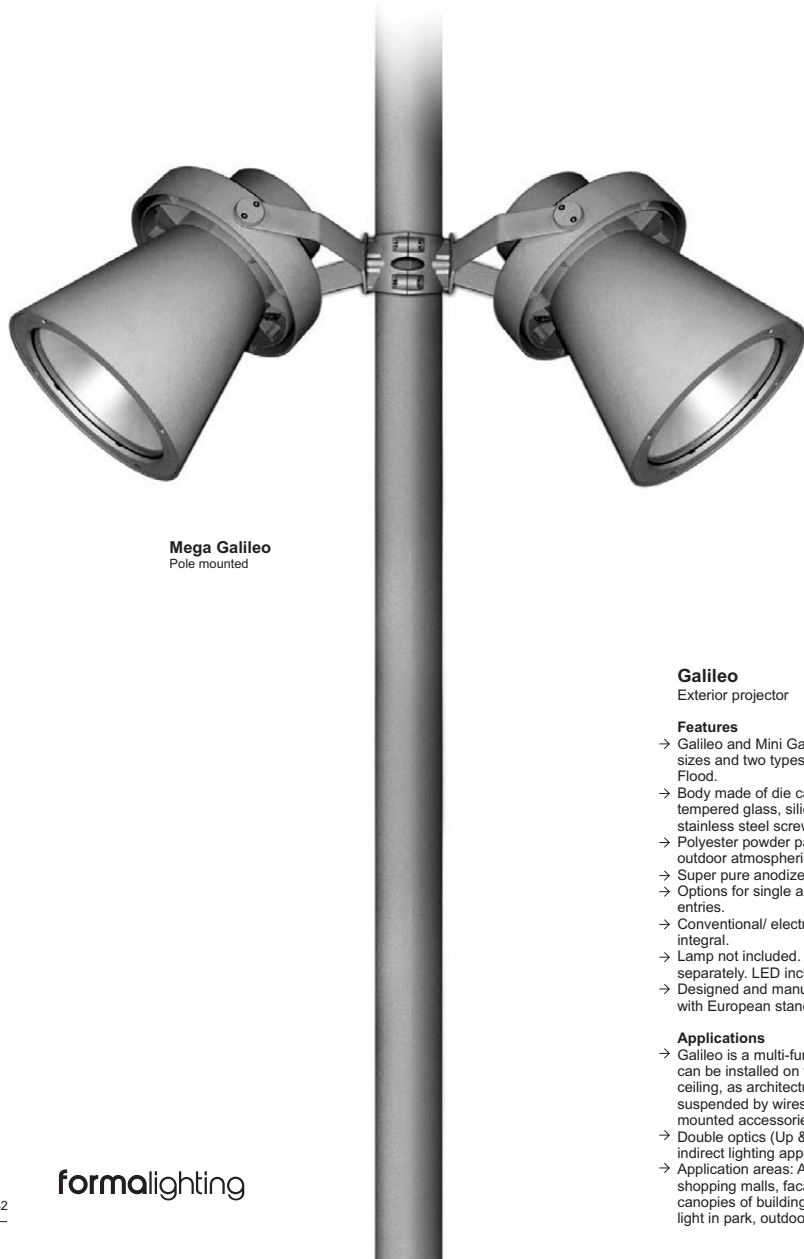

Galileo IP66

Design by Franco Mirezzi

Mega Galileo
Pole mounted

Galileo

Exterior projector

Features

- Galileo and Mini Galileo with two different sizes and two types of optics: Spot and Flood.
- Body made of die cast aluminium with tempered glass, silicone gasket and stainless steel screws.
- Polyester powder paint resistant to outdoor atmospheric conditions.
- Super pure anodized aluminium reflector.
- Options for single and double cable entries.
- Conventional/ electronic control gear integral.
- Lamp not included. To be ordered separately. LED included.
- Designed and manufactured to comply with European standard EN 60598.