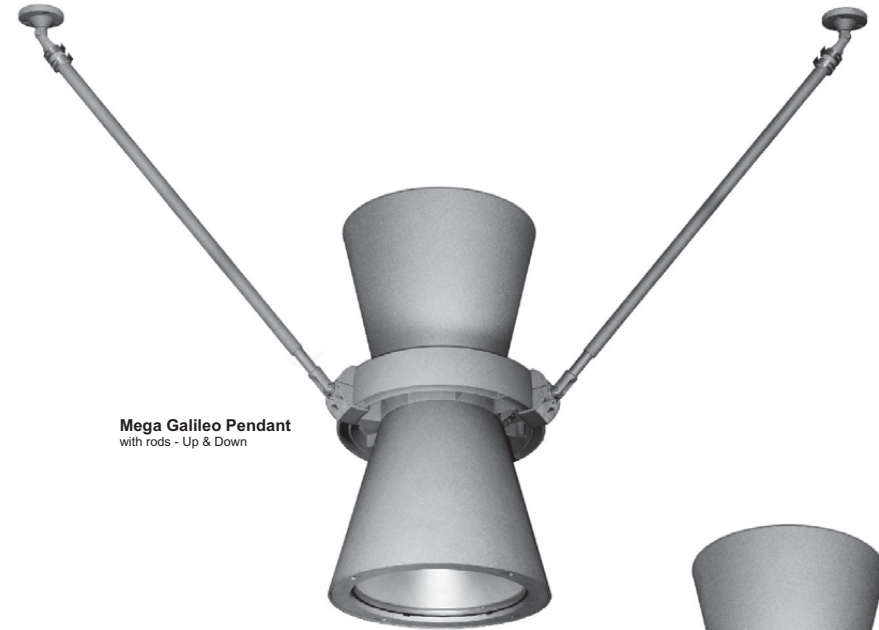

Galileo IP66

Design by Franco Mirezzi

Mega Galileo
Pole mounted

Galileo

Exterior projector

Features

- Galileo and Mini Galileo with two different sizes and two types of optics: Spot and Flood.
- Body made of die cast aluminium with tempered glass, silicone gasket and stainless steel screws.
- Polyester powder paint resistant to outdoor atmospheric conditions.
- Super pure anodized aluminium reflector.
- Options for single and double cable entries.
- Conventional/ electronic control gear integral.
- Lamp not included. To be ordered separately. LED included.
- Designed and manufactured to comply with European standard EN 60598.

Applications

- Galileo is a multi-functions projector that can be installed on the ground/ wall/ ceiling, as architectural pendant light suspended by wires or rods, with pole mounted accessories as street light.
- Double optics (Up & down) offer direct & indirect lighting applications.
- Application areas: Airport, train stations, shopping malls, facades, outdoor canopies of building, walkways, street light in park, outdoor car park.

Mega Galileo Pendant
with rods - Up & Down

Mega Galileo
Surface mounted

Mega Galileo Wall

Colour  
10 29

Mega Galileo

Spot 10°	Flood 40°				
3264	3267	1X150W	G12 CDM-T Metal halide		
3265	3268	1X250W	G12 CDM-T Metal halide		
3266	3271	1X250W	E40 HQI-T Metal halide		