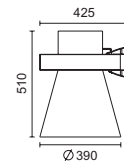

Mini Galileo Wall - Single - Up / Down

Spot 10°	Flood 40°				
3326	3361	1X35W	G12 CDM-T Metal halide		
3327	3362	1X70W	G12 CDM-T Metal halide		

Inclusive of integral electronic M.H. control gear 220-240V 50/60Hz.

3328 With 21W (21x1W) LED WHITE

IP66 IK08