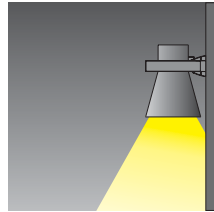

2595 For Mini Galileo

Available in colour 10

IP68 Fast Connector M20

(Ø6÷12mm)

2577

Applications

Surface Mounted

Wall Mounted - Up & Down

Wall Mounted

Wall Mounted

Wall Mounted upwards

Wall Mounted upwards

Pole Mounted

Pole Mounted

Ceiling Mounted

Pendant with wires