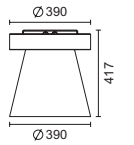

Mini Galileo

Spot 10°	Flood 40°				
3286	3288	1X35W	G12 CDM-T Metal halide		
3287	3279	1X70W	G12 CDM-T Metal halide		

Inclusive of integral electronic M.H. control gear 220-240V 50/60Hz.

3277 With 21W (21x1W) LED WHITE

IP66