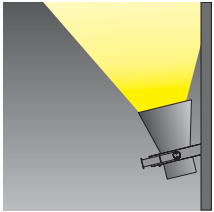

Applications

- Galileo is a multi-functions projector that can be installed on the ground/ wall/ ceiling, as architectural pendant light suspended by wires or rods, with pole mounted accessories as street light.
- Double optics (Up & down) offer direct & indirect lighting applications.
- Application areas: Airport, train stations, shopping malls, facades, outdoor canopies of building, walkways, street light in park, outdoor car park.

2595 For Mini Galileo

Available in colour 10

IP68 Fast Connector M20

(Ø6÷12mm)

2577

Applications

Surface Mounted

Wall Mounted - Up & Down

Wall Mounted

Wall Mounted

Wall Mounted upwards

Wall Mounted upwards

Pole Mounted

Pole Mounted

Ceiling Mounted

Pendant with wires