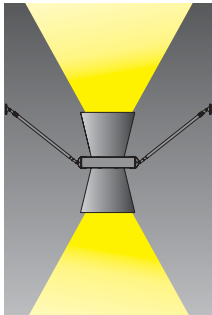

Applications

- Galileo is a multi-functions projector that can be installed on the ground/ wall/ ceiling, as architectural pendant light suspended by wires or rods, with pole mounted accessories as street light.
- Double optics (Up & down) offer direct & indirect lighting applications.
- Application areas: Airport, train stations, shopping malls, facades, outdoor canopies of building, walkways, street light in park, outdoor car park.

Wall Mounted

Wall Mounted

Wall Mounted upwards

Wall Mounted upwards

Pole Mounted

Pole Mounted

Ceiling Mounted

Pendant with wires

Pendant upwards with wires

Pendant with rods

Pendant with rods - Up & Down

Pendant with wires - Up & Down