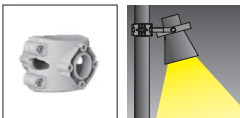

Accessories

Pole mounted bracket set for one or two fixtures

2509	Pole Dia. 102mm
2510	Pole Dia. 120mm

Available in colours 10, 29