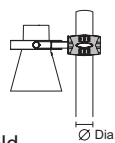

Visor

2592	For Mega Galileo
2593	For Mini Galileo

Available in colours 10, 29