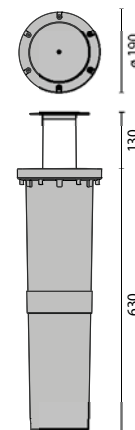

IK08 5J xx5

E27
max 1x23W (20W included)

If information about Kelvin degrees is provided, this means that the lamp is included.
Bei Angabe der Grad in Kelvin ist die Lampe eingeschlossen.

With the correct mounting of Movi in a grassed area when recessed, grass can be cut easily without any obstacles.

26 x 26 x 70 cm
(master x 1)