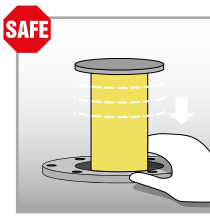

Should an object impede closure of Movi as it is retracting, the protective metallic cover will detach ensuring the main body of the fitting still descends inside its housing. Once obstacle is removed, the metal cover can easily be re-attached.

Im Fall dass ein Fremdkörper das Absenken behindert, fällt die Metallkappe ab, ohne dabei weder die Leuchte noch das Hindernis zu beschädigen. Ist der Fremdkörper entfernt worden, kann die Kappe durch leichten Druck wieder angebracht werden.