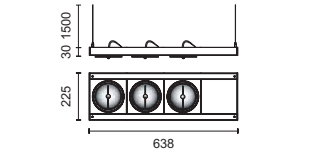

Micro-Multigimbalo Structure Horizontal 3

7006 3x50W 230/12V GU5.3 MR16
IP20

Micro-Multigimbalo Structure Horizontal 6

7007 6x50W 230/12V GU5.3 MR16
IP20