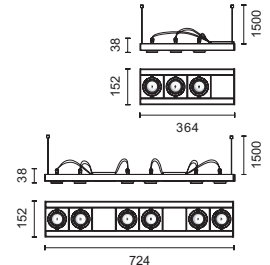

Multigimbalo Structure AR111

Colour 75

MultiGimbalo Structure AR111

Low voltage fully adjustable system luminaires for surface and suspension mounting.

Features

- → 0° - 40° versatile aiming angles on both horizontal and vertical axis.
- → Body made of extruded aluminium.
- → Directional rings made in die cast aluminium
- → Transformers are electronic and integrated into the aluminium body.
- → Designed and manufactured to comply with European standard EN 60598.

Applications

- → MultiGimbalo Structure is available in a wide variety of sizes and configurations.
- → Mounted on wall or ceiling using steel wires (1.5 meter standard length).
- → Application areas: retail, department stores, galleries, shopping centers, showrooms, residential, restaurants, hotels and lobbies with high ceilings.

Micro-Multigimbalo Structure MR16

Colour 75

Micro-Multigimbalo Structure MR16

Low voltage fully adjustable multi-luminaires system for surface/suspension mounting.

Features

- → 0° - 40° versatile angles on both horizontal and vertical axis.
- → Body made of extruded aluminium.
- → Directional rings made of die cast aluminium.
- → Electronic transformers are integrated into the aluminium body.
- → Designed and manufactured to comply with European standard EN 60598.

Applications

- → Micro-Multigimbalo Structure is available in wide variety of sizes and configurations mounted on wall or ceiling using steel wires(1.5 meter standard length).
- → Application areas: retail, department stores, galleries, shopping centers, showrooms, residential, restaurants, hotels and lobbies with high ceilings.

Multigimbalo Structure Horizontal 3

7001 3x75W 230/12V G53 AR111
3x15W 230/12V G53 AR111 LED
IP20

Multigimbalo Structure Horizontal 6