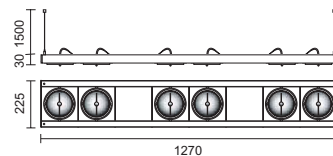

Micro-Multigimbalo Structure Horizontal 3

7006 3x50W 230/12V GU5.3 MR16
IP20

Micro-Multigimbalo Structure Horizontal 6

7007 6x50W 230/12V GU5.3 MR16
IP20