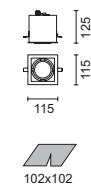

Micro-Multigimbalo Trim 2

- **5466** 2x50W 12V GU5.3 MR16 *
- 2x10W 12V GU5.3 MR16 LED *
- **5751** 2x35W GX10 MR16 Metal halide **

IP23 Ⓢ Ⓡ Ⓢ Ⓢ