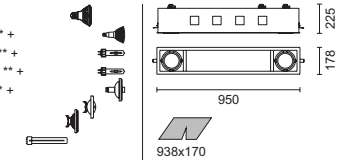

Multigimbalo Trim

Multigimbalo Trim

Recessed fully adjustable downlights system

Features

- → 0° to 40° versatile directional tilting angle.
- → Housing made of die formed galvanized steel with black interior.
- → Directional rings made of die cast aluminum.
- → Reflector made of super pure anodized aluminum.
- → Installation springs suitable for ceiling thickness up to max 30mm.
- → Transformer or control gear in pre-wired remote unit has to be ordered separately.
- → Designed and manufactured to comply with European standard EN 60598.

Applications

- → Comprehensive lighting system with directional adjustability.
- → Available in 3 sizes.
- → Multiple lamp types, including HID and Halogen, compact fluorescent, and LED.
- → Mini and Micro Multigimbalo Trim versions are also available. Ideal for areas with less available ceiling surfaces or smaller spaces.
- → Application areas: retail, department stores, window displays, residential, restaurants, hotels, museums, galleries, showrooms, exhibits.

Multigimbalo Trim 1

5399	12W	E27 PAR 30 LED
5400	70W	E27 PAR30 (CDM-R) Metal halide **
5194	35/50/70W	G12 CDM-T (Spot Light 10°) **
5196	35/50/70W	G12 CDM-T (Flood Light 40°) **
5403	35/70W	GX8.5 CDM-R111 Metal halide **
5405	75W	12V G53 AR111 *
	15W	12V G53 AR111 LED *

Multigimbalo Trim 2

5406	2x12W	E27 PAR 30 LED
5407	2x70W	E27 PAR30 (CDM-R) Metal halide **
5408	2x35/50/70W	G12 CDM-T (Spot Light 10°) **
5409	2x35/50/70W	G12 CDM-T (Flood Light 40°) **
5816	35/50/70W	G12 CDM-T (Flood Light 40°) **
	+ 75W	12V G53 AR111 *
	+ 15W	12V G53 AR111 LED *
5412	2x35/70W	GX8.5 CDM-R111 Metal halide **
5414	2x75W	12V G53 AR111 *
	2x15W	12V G53 AR111 LED *
5650	35/70W	GX8.5 CDM-R111 Metal halide **
	+ 75W	12V G53 AR111 *
	+ 15W	12V G53 AR111 LED *

Multigimbalo Trim 3