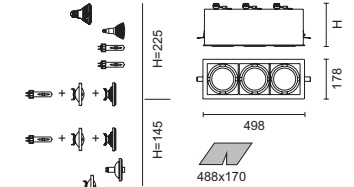

Multigimbalo Trim

Multigimbalo Trim

Recessed fully adjustable downlights system

Features

- → 0° to 40° versatile directional tilting angle.
- → Housing made of die formed galvanized steel with black interior.
- → Directional rings made of die cast aluminum.
- → Reflector made of super pure anodized aluminum.
- → Installation springs suitable for ceiling thickness up to max 30mm.
- → Transformer or control gear in pre-wired remote unit has to be ordered separately.
- → Designed and manufactured to comply with European standard EN 60598.

Applications

- → Comprehensive lighting system with directional adjustability.
- → Available in 3 sizes.
- → Multiple lamp types, including HID and Halogen, compact fluorescent, and LED.
- → Mini and Micro Multigimbalo Trim versions are also available. Ideal for areas with less available ceiling surfaces or smaller spaces.
- → Application areas: retail, department stores, window displays, residential, restaurants, hotels, museums, galleries, showrooms, exhibits.

Multigimbalo Trim 1

5399	12W	E27 PAR 30 LED
5400	70W	E27 PAR30 (CDM-R) Metal halide **
5194	35/50/70W	G12 CDM-T (Spot Light 10°) **
5196	35/50/70W	G12 CDM-T (Flood Light 40°) **
5403	35/70W	GX8.5 CDM-R111 Metal halide **
5405	75W	12V G53 AR111 *
	15W	12V G53 AR111 LED *

Multigimbalo Trim 2

5406	2x12W	E27 PAR 30 LED
5407	2x70W	E27 PAR30 (CDM-R) Metal halide **
5408	2x35/50/70W	G12 CDM-T (Spot Light 10°) **
5409	2x35/50/70W	G12 CDM-T (Flood Light 40°) **
5816	35/50/70W	G12 CDM-T (Flood Light 40°) **
	+ 75W	12V G53 AR111 *
	+ 15W	12V G53 AR111 LED *
5412	2x35/70W	GX8.5 CDM-R111 Metal halide **
5414	2x75W	12V G53 AR111 *
	2x15W	12V G53 AR111 LED *
5650	35/70W	GX8.5 CDM-R111 Metal halide **
	+ 75W	12V G53 AR111 *
	+ 15W	12V G53 AR111 LED *

Multigimbalo Trim 3