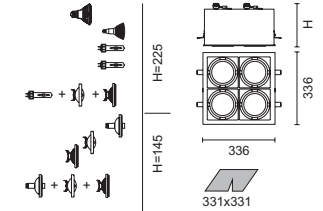

Multigimbalo Trim

Multigimbalo Trim

Recessed fully adjustable downlights system

Features

- → 0° to 40° versatile directional tilting angle.
- → Housing made of die formed galvanized steel with black interior.
- → Directional rings made of die cast aluminum.
- → Reflector made of super pure anodized aluminum.
- → Installation springs suitable for ceiling thickness up to max 30mm.
- → Transformer or control gear in pre-wired remote unit has to be ordered separately.
- → Designed and manufactured to comply with European standard EN 60598.

Applications

- → Comprehensive lighting system with directional adjustability.
- → Available in 3 sizes.
- → Multiple lamp types, including HID and Halogen, compact fluorescent, and LED.
- → Mini and Micro Multigimbalo Trim versions are also available. Ideal for areas with less available ceiling surfaces or smaller spaces.
- → Application areas: retail, department stores, window displays, residential, restaurants, hotels, museums, galleries, showrooms, exhibits.

Multigimbalo Trim 1

5399	12W	E27 PAR 30 LED
5400	70W	E27 PAR30 (CDM-R) Metal halide **
5194	35/50/70W	G12 CDM-T (Spot Light 10°) **
5196	35/50/70W	G12 CDM-T (Flood Light 40°) **
5403	35/70W	GX8.5 CDM-R111 Metal halide **
5405	75W	12V G53 AR111 *
	15W	12V G53 AR111 LED *

Multigimbalo Trim 2

5406	2x12W	E27 PAR 30 LED
5407	2x70W	E27 PAR30 (CDM-R) Metal halide **
5408	2x35/50/70W	G12 CDM-T (Spot Light 10°) **
5409	2x35/50/70W	G12 CDM-T (Flood Light 40°) **
5816	35/50/70W	G12 CDM-T (Flood Light 40°) **
	+ 75W	12V G53 AR111 *
	+ 15W	12V G53 AR111 LED *
5412	2x35/70W	GX8.5 CDM-R111 Metal halide **
5414	2x75W	12V G53 AR111 *
	2x15W	12V G53 AR111 LED *
5650	35/70W	GX8.5 CDM-R111 Metal halide **
	+ 75W	12V G53 AR111 *
	+ 15W	12V G53 AR111 LED *

Multigimbalo Trim 3