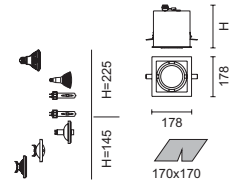

Multigimbalo Trim

Multigimbalo Trim

Recessed fully adjustable downlights system

Features

- → 0° to 40° versatile directional tilting angle.
- → Housing made of die formed galvanized steel with black interior.
- → Directional rings made of die cast aluminum.
- → Reflector made of super pure anodized aluminum.
- → Installation springs suitable for ceiling thickness up to max 30mm.
- → Transformer or control gear in pre-wired remote unit has to be ordered separately.
- → Designed and manufactured to comply with European standard EN 60598.

Applications

- → Comprehensive lighting system with directional adjustability.
- → Available in 3 sizes.
- → Multiple lamp types, including HID and Halogen, compact fluorescent, and LED.
- → Mini and Micro Multigimbalo Trim versions are also available. Ideal for areas with less available ceiling surfaces or smaller spaces.
- → Application areas: retail, department stores, window displays, residential, restaurants, hotels, museums, galleries, showrooms, exhibits.

Multigimbalo Trim 1

5399	12W	E27 PAR 30 LED
5400	70W	E27 PAR30 (CDM-R) Metal halide **
5194	35/50/70W	G12 CDM-T (Spot Light 10°) **
5196	35/50/70W	G12 CDM-T (Flood Light 40°) **
5403	35/70W	GX8.5 CDM-R111 Metal halide **
5405	75W	12V G53 AR111 *
	15W	12V G53 AR111 LED *

Multigimbalo Trim 2

5406	2x12W	E27 PAR 30 LED
5407	2x70W	E27 PAR30 (CDM-R) Metal halide **
5408	2x35/50/70W	G12 CDM-T (Spot Light 10°) **
5409	2x35/50/70W	G12 CDM-T (Flood Light 40°) **
5816	35/50/70W	G12 CDM-T (Flood Light 40°) **
	+ 75W	12V G53 AR111 *
	+ 15W	12V G53 AR111 LED *
5412	2x35/70W	GX8.5 CDM-R111 Metal halide **
5414	2x75W	12V G53 AR111 *
	2x15W	12V G53 AR111 LED *
5650	35/70W	GX8.5 CDM-R111 Metal halide **
	+ 75W	12V G53 AR111 *
	+ 15W	12V G53 AR111 LED *

Multigimbalo Trim 3