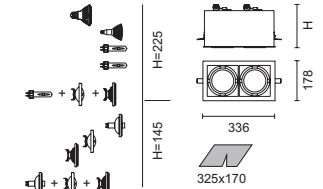

Multigimbalo Trim

Multigimbalo Trim

Recessed fully adjustable downlights system

Features

- → 0° to 40° versatile directional tilting angle.
- → Housing made of die formed galvanized steel with black interior.
- → Directional rings made of die cast aluminum.
- → Reflector made of super pure anodized aluminum.
- → Installation springs suitable for ceiling thickness up to max 30mm.
- → Transformer or control gear in pre-wired remote unit has to be ordered separately.
- → Designed and manufactured to comply with European standard EN 60598.

Applications

- → Comprehensive lighting system with directional adjustability.
- → Available in 3 sizes.
- → Multiple lamp types, including HID and Halogen, compact fluorescent, and LED.
- → Mini and Micro Multigimbalo Trim versions are also available. Ideal for areas with less available ceiling surfaces or smaller spaces.
- → Application areas: retail, department stores, window displays, residential, restaurants, hotels, museums, galleries, showrooms, exhibits.

Multigimbalo Trim 1

5399	12W	E27 PAR 30 LED
5400	70W	E27 PAR30 (CDM-R) Metal halide **
5194	35/50/70W	G12 CDM-T (Spot Light 10°) **
5196	35/50/70W	G12 CDM-T (Flood Light 40°) **
5403	35/70W	GX8.5 CDM-R111 Metal halide **
5405	75W	12V G53 AR111 *
	15W	12V G53 AR111 LED *

Multigimbalo Trim 2

5406	2x12W	E27 PAR 30 LED
5407	2x70W	E27 PAR30 (CDM-R) Metal halide **
5408	2x35/50/70W	G12 CDM-T (Spot Light 10°) **
5409	2x35/50/70W	G12 CDM-T (Flood Light 40°) **
5816	35/50/70W	G12 CDM-T (Flood Light 40°) **
	+ 75W	12V G53 AR111 *
	+ 15W	12V G53 AR111 LED *
5412	2x35/70W	GX8.5 CDM-R111 Metal halide **
5414	2x75W	12V G53 AR111 *
	2x15W	12V G53 AR111 LED *
5650	35/70W	GX8.5 CDM-R111 Metal halide **
	+ 75W	12V G53 AR111 *
	+ 15W	12V G53 AR111 LED *

Multigimbalo Trim 3