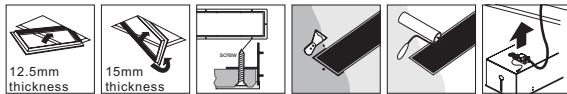

# Multigimbalo Trimless

One fixing trim can allow the installation for two different ceiling thicknesses.

### Features

- 0° to 40° directional tilting angle.
- Housing made of die formed galvanized steel with black interior.
- Directional rings made of die cast aluminum.
- Reflector made of super pure anodized aluminum.
- Installation system to ceiling is using a Trimless Kit supplied with product. To be installed in false ceilings of various thickness up to max of 15mm.
- Transformer or control gear in pre-wired remote unit has to be ordered separately.
- Designed and manufactured to comply with European standard EN 60598.