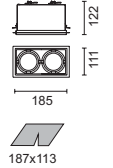

Micro-Multigimbalo Trimless 3

- **5542** 3x50W 12V GU5.3 MR16 *
  3x10W 12V GU5.3 MR16 LED *
- **5755** 3x35W GX10 MR16 Metal halide **

IP23 ☹️ ⚡️ CE