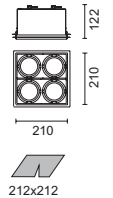

Micro-Multigimbalo Trimless TC-L

- **5544** 2x50W 12V GU5.3 MR16 * +
  2x10W 12V GU5.3 MR16 LED * +
- **5990** 2x35W GX10 MR16 Metal halide ** +
  + 1x36W 2G11 TC-L Fluorescent ***

IP23 ☹️ ⚡️ CE