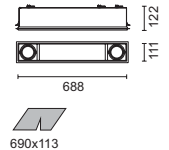

Remarks

- Remote Box with electronic transformer not included. To be ordered separately. Class III luminaires ⚡️.
- ** Control gear not included. To be ordered separately.
- *** Ballast included for compact fluorescent version.

Remarks

- Remote Box with electronic transformer not included. To be ordered separately. Class III luminaires ⚡️.
- ** Control gear not included. To be ordered separately. Safety glass included.
- *** Ballast included for compact fluorescent version.