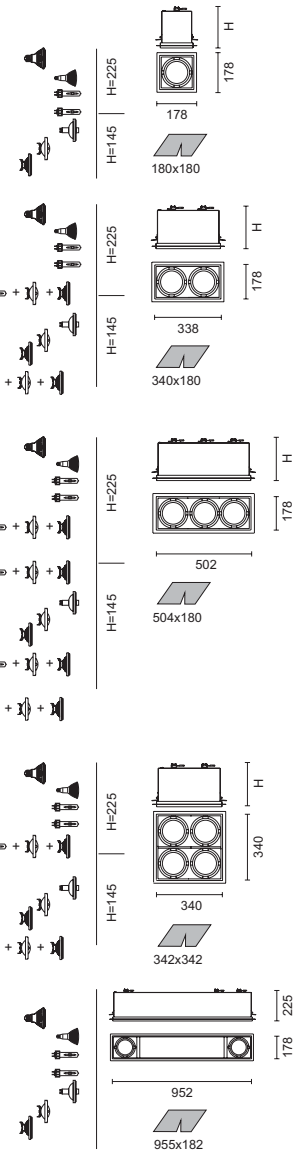

Remarks

1. Remote Box with electronic transformer not included. To be ordered separately. Class III luminaries .
   - ** Control gear not included. To be ordered separately.
   - *** Ballast included for compact fluorescent version.
   - **** Control gear and transformer not included. To be ordered separately. Safety glass included.
2. 50/100W GX12-1 SON SDW-TG H.P. Sodium version is available upon request.