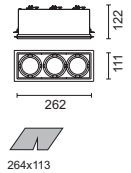

Micro-Multigimbalo Trimless 4

- **5543** 4x50W 12V GU5.3 MR16 *
  4x10W 12V GU5.3 MR16 LED *
- **5989** 4x35W GX10 MR16 Metal halide **

IP23 ☹️ ⚡️ CE