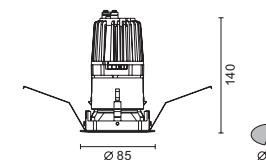

Nippo Square

5731 50W 12V GU5.3 MR16

10W 12V GU5.3 MR16 LED

Transformer not included. To be ordered separately.

IP20