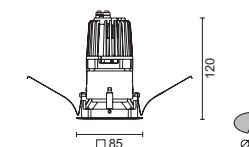

IP20    

Nippo Square

5731 50W 12V GU5.3 MR16 

10W 12V GU5.3 MR16 LED 

Transformer not included. To be ordered separately.

IP20    

Nippo Square

5732 20W GX10 MR16 Metal halide 