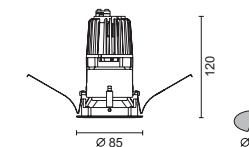

Nippo Round

5665 50W 12V GU5.3 MR16 

10W 12V GU5.3 MR16 LED 

Transformer not included. To be ordered separately.

IP20    

Nippo Round

5687 20W GX10 MR16 Metal halide 

Electronic control gear not included. To be ordered separately.