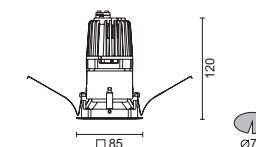

Nippo Square

5732 20W GX10 MR16 Metal halide

Electronic control gear not included. To be ordered separately.

IP20