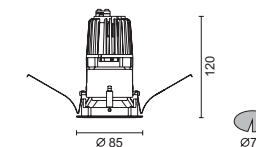

Nippo Round

5687 20W GX10 MR16 Metal halide

Electronic control gear not included. To be ordered separately.

IP20