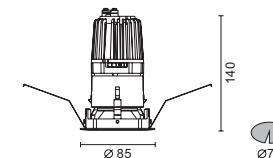

Nippo Square

5731 50W 12V GU5.3 MR16

10W 12V GU5.3 MR16 LED

Transformer not included. To be ordered separately.

IP20