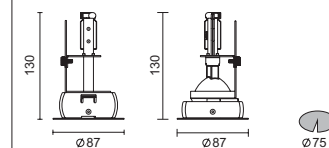

Transformer not included. To be ordered separately.

IP44   

Pin Fixed Pin Adj. Slot Adj.
RA20 RA24 RA21 20/35W GX10 MR16 Metal halide 

Control gear not included. To be ordered separately.

IP44   

Pin Fixed Pin Adj. Slot Adj.
RA18 RA23 RA19 35W GU10/ GZ10 
10W GU10/GZ10 LED 
11W GU10/GZ10 CFL 