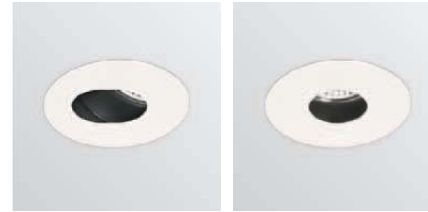

Occhio

Colour 
11

For Occhio Pin Adjustable only

Occhio

Recessed downlight

Features

- 0°- 35° vertical tilting adjustability (for Occhio-Slot and Pin Adjustable).
- Installation attachment strips made of stainless steel. Suitable for ceiling thickness up to max.20mm.
- SELV (Safety Extra Low Voltage) transformer in pre-wired remote unit has to be ordered separately.
- Designed and manufactured to comply with European standard EN 60598.

Applications

- The Occhio Pin provide consistence ceiling appearance while Occhio slot provide maximum adjustment in a small fixture.
- Application areas: retail, window displays, residential, restaurants, hotels, museums, showrooms, exhibits.

Occhio-Slot Adjustable

Occhio-Pin Fixed

Occhio-Slot Adjustable

Occhio-Pin Fixed

Ceiling fixing ring

2629
Accessories not included.
To be ordered separately.

Mini-Occhio-Slot

Mini-Occhio-Pin