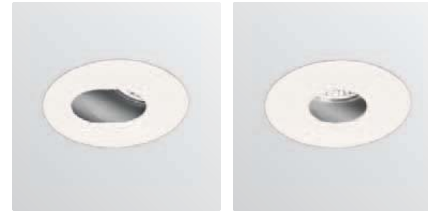

Occhio

Colour 
11

For Occhio Pin Adjustable only

Occhio

Recessed downlight

Features

- 0°- 35° vertical tilting adjustability (for Occhio-Slot and Pin Adjustable).
- Installation attachment strips made of stainless steel. Suitable for ceiling thickness up to max.20mm.
- SELV (Safety Extra Low Voltage) transformer in pre-wired remote unit has to be ordered separately.
- Designed and manufactured to comply with European standard EN 60598.

Applications

- The Occhio Pin provide consistence ceiling appearance while Occhio slot provide maximum adjustment in a small fixture.
- Application areas: retail, window displays, residential, restaurants, hotels, museums, showrooms, exhibits.

Occhio-Slot Adjustable

Occhio-Pin Fixed

Occhio-Slot Adjustable

Occhio-Pin Fixed

Ceiling fixing ring

2629
Accessories not included.
To be ordered separately.

Mini-Occhio-Slot

Mini-Occhio-Pin