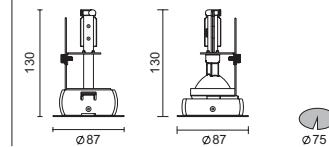

Control gear not included. To be ordered separately.

IP20   

Pin Fixed Pin Adj. Slot Adj.
5292 RA14 5295 35W GU10/ GZ10 
10W GU10/GZ10 LED 
11W GU10/GZ10 CFL 

Occhio (with glass)

Pin Fixed Pin Adj. Slot Adj.
RA16 RA22 RA17 50W 12V GU5.3 MR16 
10W 12V GU5.3 MR16 LED 