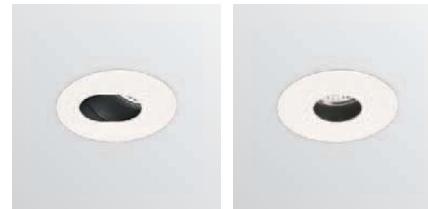

Occhio

Colour 
11

For Occhio Pin Adjustable only

Occhio

Recessed downlight

Features

- 0°- 35° vertical tilting adjustability (for Occhio-Slot and Pin Adjustable).
- Installation attachment strips made of stainless steel. Suitable for ceiling thickness up to max.20mm.
- SELV (Safety Extra Low Voltage) transformer in pre-wired remote unit has to be ordered separately.
- Designed and manufactured to comply with European standard EN 60598.

Applications

- The Occhio Pin provide consistence ceiling appearance while Occhio slot provide maximum adjustment in a small fixture.
- Application areas: retail, window displays, residential, restaurants, hotels, museums, showrooms, exhibits.

Occhio-Slot Adjustable

Occhio-Pin Fixed

Occhio-Slot Adjustable

Occhio-Pin Fixed

Ceiling fixing ring

2629
Accessories not included.
To be ordered separately.

Mini-Occhio-Slot

Mini-Occhio-Pin

Occhio

Pin Fixed Pin Adj. Slot Adj.
5291 RA13 5294 50W 12V GU5.3 MR16 
10W 12V GU5.3 MR16 LED 

Transformer not included. To be ordered separately.

IP20   

Pin Fixed Pin Adj. Slot Adj.
5293 RA15 5296 20/35W GX10 MR16 Metal halide 