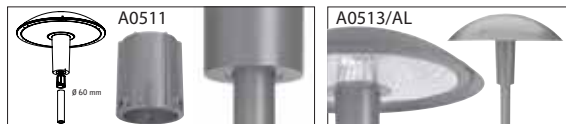

ACCESSORIES

Code	Denomination	Description
14116196	A0511	Reducing sleeve for Ø60mm dia poles.
14116220	A0512/2A (35÷90W)	Supplement for factory fitted fuse holder and fuse. To be ordered as a separate item along with the fitting , according to specific lamp version.
14116320	A0512/4A (100÷150W)	Supplement for factory fitted fuse holder and fuse. To be ordered as a separate item along with the fitting , according to specific lamp version.
14116496	A0513/AL	Supplement for aluminium cowl.