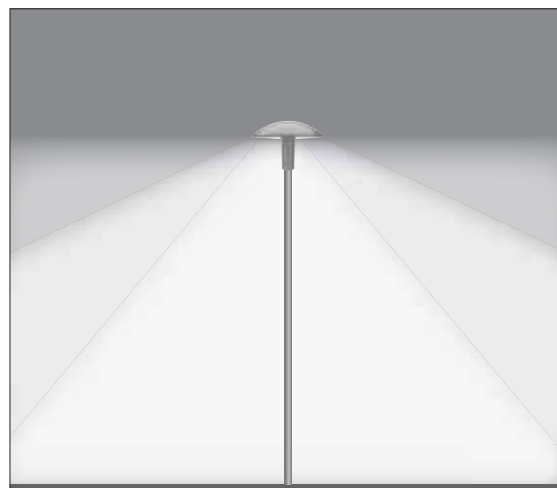

SPECIFICATION:

OIKOS post top fitting suitable for Ø60-76mm poles. Secures to pole with three stainless steel grub screws. Quick release gear tray / lamp holder assembly. A0511/96 is a reducing sleeve for Ø60mm pole painted to match the fitting and provide an aesthetic finish. Electrical connection by plug and socket, for a quick and safe installation. On opening housing top an isolating terminal connector block interrupts supply for safety during maintenance. With a wide area circular light optic the OIKOS provides an efficient uniform light distribution. The light source is seated hidden from direct viewing within the body providing a glare free illumination. A variety of lamp options offering high lumen and chromatic output, with options for power reduction systems and control devices, makes OIKOS an ideal choice for energy saving applications.