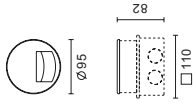

Optiled - 2

3095 6 White LED 1.2W 220-240V

White LED colour in code 95(cool 6800K), other colours on request.
Complete with white LED and built-in electronic power supply.
Supplied hard wired with cable length 300mm.
Integral LED circuit and Thermoplastic casing for wall recess included.

IP65