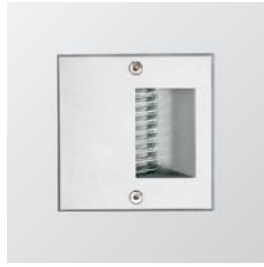

**Optiled**

Wall recessed luminaries

**Features**

- Body is made of thermoplastic.
- Clear tempered glass with special texture for efficient light distribution.
- The die cast aluminum front frame is designed with a slot to enable a wall washer effect.
- Powder coated finish with high corrosion resistance.
- The luminaries are recessed in the body-casing made of thermoplastic. Silicone water tight gasket to achieve IP65.
- Equipped with hard wire cable.
- Installation with counter sink captive screw in stainless steel.
- 230V integral Electronic power supply is included with the Led circuit
- Designed and manufactured to comply with European Standard EN 60598.

**Applications**

- Suitable for outdoor or indoor, are ideal for architectural display, walking signals, as step light or along walls and corridors.

**Optiled - 1**

**3094** 6 White LED 1.2W 220-240V

White LED colour in code 95(cool 6800K), other colours on request.  
Complete with white LED and built-in electronic power supply.  
Supplied hard wired with cable length 300mm.  
Integral LED circuit and Thermoplastic casing for wall recess included.

IP65

**Optiled - 2**

**3095** 6 White LED 1.2W 220-240V

White LED colour in code 95(cool 6800K), other colours on request.  
Complete with white LED and built-in electronic power supply.  
Supplied hard wired with cable length 300mm.  
Integral LED circuit and Thermoplastic casing for wall recess included.

IP65

**Optiled - 3**

**3096** 9 White LED 1.8W 220-240V

White LED colour in code 95(cool 6800K), other colours on request.  
Complete with white LED and built-in electronic power supply.  
Supplied hard wired with cable length 300mm.  
Integral LED circuit and Thermoplastic casing for wall recess included.