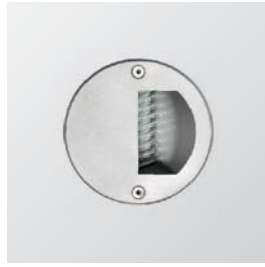

**Optiled**

Wall recessed luminaries

**Features**

- Body is made of thermoplastic.
- Clear tempered glass with special texture for efficient light distribution.
- The die cast aluminum front frame is designed with a slot to enable a wall washer effect.
- Powder coated finish with high corrosion resistance.
- The luminaries are recessed in the body-casing made of thermoplastic. Silicone water tight gasket to achieve IP65.
- Equipped with hard wire cable.
- Installation with counter sink captive screw in stainless steel.
- 230V integral Electronic power supply is included with the Led circuit
- Designed and manufactured to comply with European Standard EN 60598.

**Applications**

- Suitable for outdoor or indoor, are ideal for architectural display, walking signals, as step light or along walls and corridors.

**Optiled - 1**

**3094** 6 White LED 1.2W 220-240V

White LED colour in code 95(cool 6800K), other colours on request.  
Complete with white LED and built-in electronic power supply.  
Supplied hard wired with cable length 300mm.  
Integral LED circuit and Thermoplastic casing for wall recess included.

IP65

**Optiled - 2**

**3095** 6 White LED 1.2W 220-240V

White LED colour in code 95(cool 6800K), other colours on request.  
Complete with white LED and built-in electronic power supply.  
Supplied hard wired with cable length 300mm.  
Integral LED circuit and Thermoplastic casing for wall recess included.

IP65

**Optiled - 3**

**3096** 9 White LED 1.8W 220-240V

White LED colour in code 95(cool 6800K), other colours on request.  
Complete with white LED and built-in electronic power supply.  
Supplied hard wired with cable length 300mm.  
Integral LED circuit and Thermoplastic casing for wall recess included.