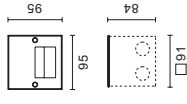

Optiled - 3

3096 9 White LED 1.8W 220-240V

White LED colour in code 95(cool 6800K), other colours on request.
Complete with white LED and built-in electronic power supply.
Supplied hard wired with cable length 300mm.
Integral LED circuit and Thermoplastic casing for wall recess included.

IP65