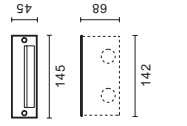

IP65

**Optiled - 3**

**3096** 9 White LED 1.8W 220-240V

White LED colour in code 95(cool 6800K), other colours on request.  
Complete with white LED and built-in electronic power supply.  
Supplied hard wired with cable length 300mm.  
Integral LED circuit and Thermoplastic casing for wall recess included.

IP65

**Accessories**

**IP68 Fast Connector M20**  
( $\varnothing$ 6-12mm)

**2577**

Connection must done inside a recess box.

**IP68 Junction Box**  
( $\varnothing$ 7.5-10.5mm)

**2579**