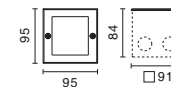

Optiled 5

3098-K68 With 2W LED 6800K 100lm

Passive dissipation, inclusive of integral electronic power supply 80-277V 50/60Hz. CRI>80.

Complete with thermoplastic box for wall recess.