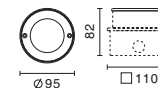

Optiled 4

3097-K68 With 2W LED 6800K 100lm

Passive dissipation, inclusive of integral electronic power supply 80-277V 50/60Hz. CRI>80.

Complete with thermoplastic box for wall recess.