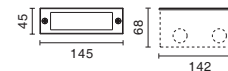

Optiled Stainless Steel

Related products:

Features IP65

- Wall recessed path light luminaires.
- Front frame made of stainless steel AISI 316 with toughened safety frosted/opal glass and weatherproof durable silicone gasket.
- External counter sink captive screws made of stainless steel.
- Thermoplastic recessed box included.
- Available in 3 versions - round, square and rectangular.
- Easy installations via the included hard wire 600mm long cable type H05-RN-F 3x0,75mm².
- Additional recessed box for pre-installation in concrete during wall construction is optional and available by request.
- Light source is LED.
- Long life LED light source provides IR and UV free emission.
- Designed and manufactured to comply with European standard EN 60598.

Applications

- The different shapes of these Optiled pathway lights with opal glass give a soft and uniform light distribution. With their minimal size design, they are ideal to fit in any architectural environment and can solve many lighting tasks.
- Application areas: staircases, lighting steps, corridors, walkways and for general guidance in the dark for both indoor and outdoor areas.

Colour 84

Optiled 4

3097-K68 With 2W LED 6800K 100lm

Passive dissipation, inclusive of integral electronic power supply 80-277V 50/60Hz. CRI>80.

Complete with thermoplastic box for wall recess.

Optiled 5

3098-K68 With 2W LED 6800K 100lm

Passive dissipation, inclusive of integral electronic power supply 80-277V 50/60Hz. CRI>80.

Complete with thermoplastic box for wall recess.

Optiled 6

3099-K68 With 2W LED 6800K 100lm

Passive dissipation, inclusive of integral electronic power supply 80-277V 50/60Hz. CRI>80.

Complete with thermoplastic box for wall recess.

Accessories

2577 IP68 Fast Connector M20