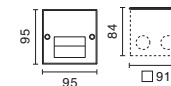

Optiled 2

3095-K30 With 1W LED 3000K 80lm

Passive dissipation, inclusive of integral power supply 80-277V 50/60Hz. CRI>80. Complete with thermoplastic box for wall recess.