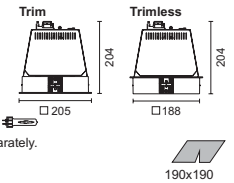

Piazza Gimbalo Deep

Trim	Trimless	
5822	5825	Spot Light 10°
5824	5826	Flood Light 40°

20/35/50/70W G12 CDM-T Metal halide
Control gear not included. To be ordered separately.

IP20 Safety Glass Included