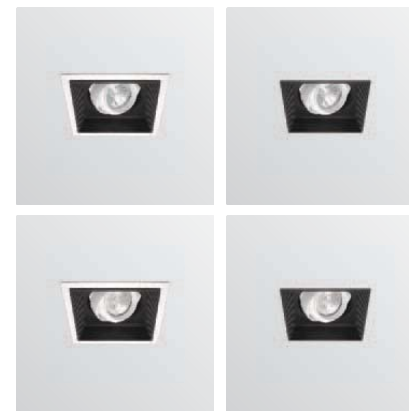

Mini Piazza Gimbalo Deep

Trim	Trimless	
5032	5039	

50W 12V GU5.3 MR16 (Hal.)
10W 12V GU5.3 MR16 LED

IP20

Mini Piazza Gimbalo Deep

Trim	Trimless	
5034	5041	

35W GU10/GZ10
10W GU10/ GZ10 LED
11W GU10/ GZ10 CFL

IP20