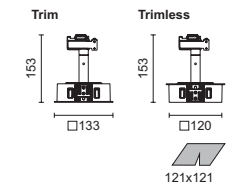

Mini Piazza Gimbalo Deep

Trim	Trimless	
5032	5039	

50W 12V GU5.3 MR16 (Hal.)
10W 12V GU5.3 MR16 LED

IP20