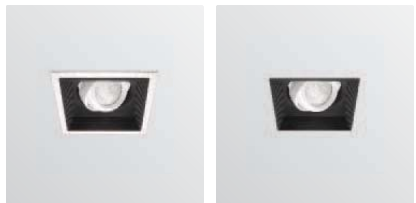

Mini Piazza Gimbal Deep

Trim **5033** Trimless **5040**

20/35W GX10 MR16 M.H.

IP20