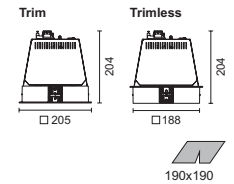

Piazza Gimbalo Deep

Trim	Trimless	
5832	5833	

75W 12V G53 AR111 Halogen
15W 12V G53 AR111 LED

Transformer not included.
To be ordered separately.

IP20