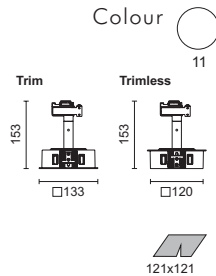

Piazza Gimbal Deep Trim/ Trimless Accessories Table

Accessories	Coloured Filters	Refractor	UV Filter	Honeycomb Louvre	Anti-Glare Hood
Light Source					
AR111	2599	2598	2600	2334	2327
AR111 LED					
G12 CDM-T	2203	2206	2208	2334	2327
CDM-R111					2327
MR16	2163	2166		2172	2321
MR16 LED					
GU10/GZ10	2163	2166		2172	2321
GU10/GZ10 LED					
GU10/GZ10 CFL					
GX10 MR16	2163	2166		2172	2321

Accessories

Coloured Filters

Available in colours 25, 42, 55, 85

UV Filter

Available in colour 41

Refractor

Available in colour 41

Honeycomb Louvre

Available in colour 10

Anti-Glare Hood

2321 For Mini Piazza Gimbal Deep Trim/ Trimless

2327 For Piazza Gimbal Deep Trim/ Trimless

Available in colour 10