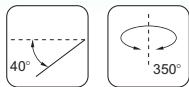

Piazza Gimbalo Deep Trim/Trimless

Colour
11