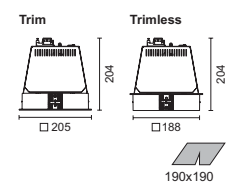

Piazza Gimbalo Deep

Trim	Trimless	
5836	5837	

35/70W GX8.5 CDM-R111 M.H.
Control gear not included.
To be ordered separately.

IP20