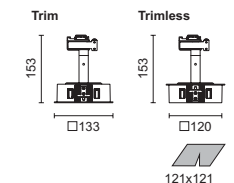

Mini Piazza Gimbalo Deep

Trim	Trimless	
5034	5041	

35W GU10/GZ10
10W GU10/ GZ10 LED
11W GU10/ GZ10 CFL

IP20